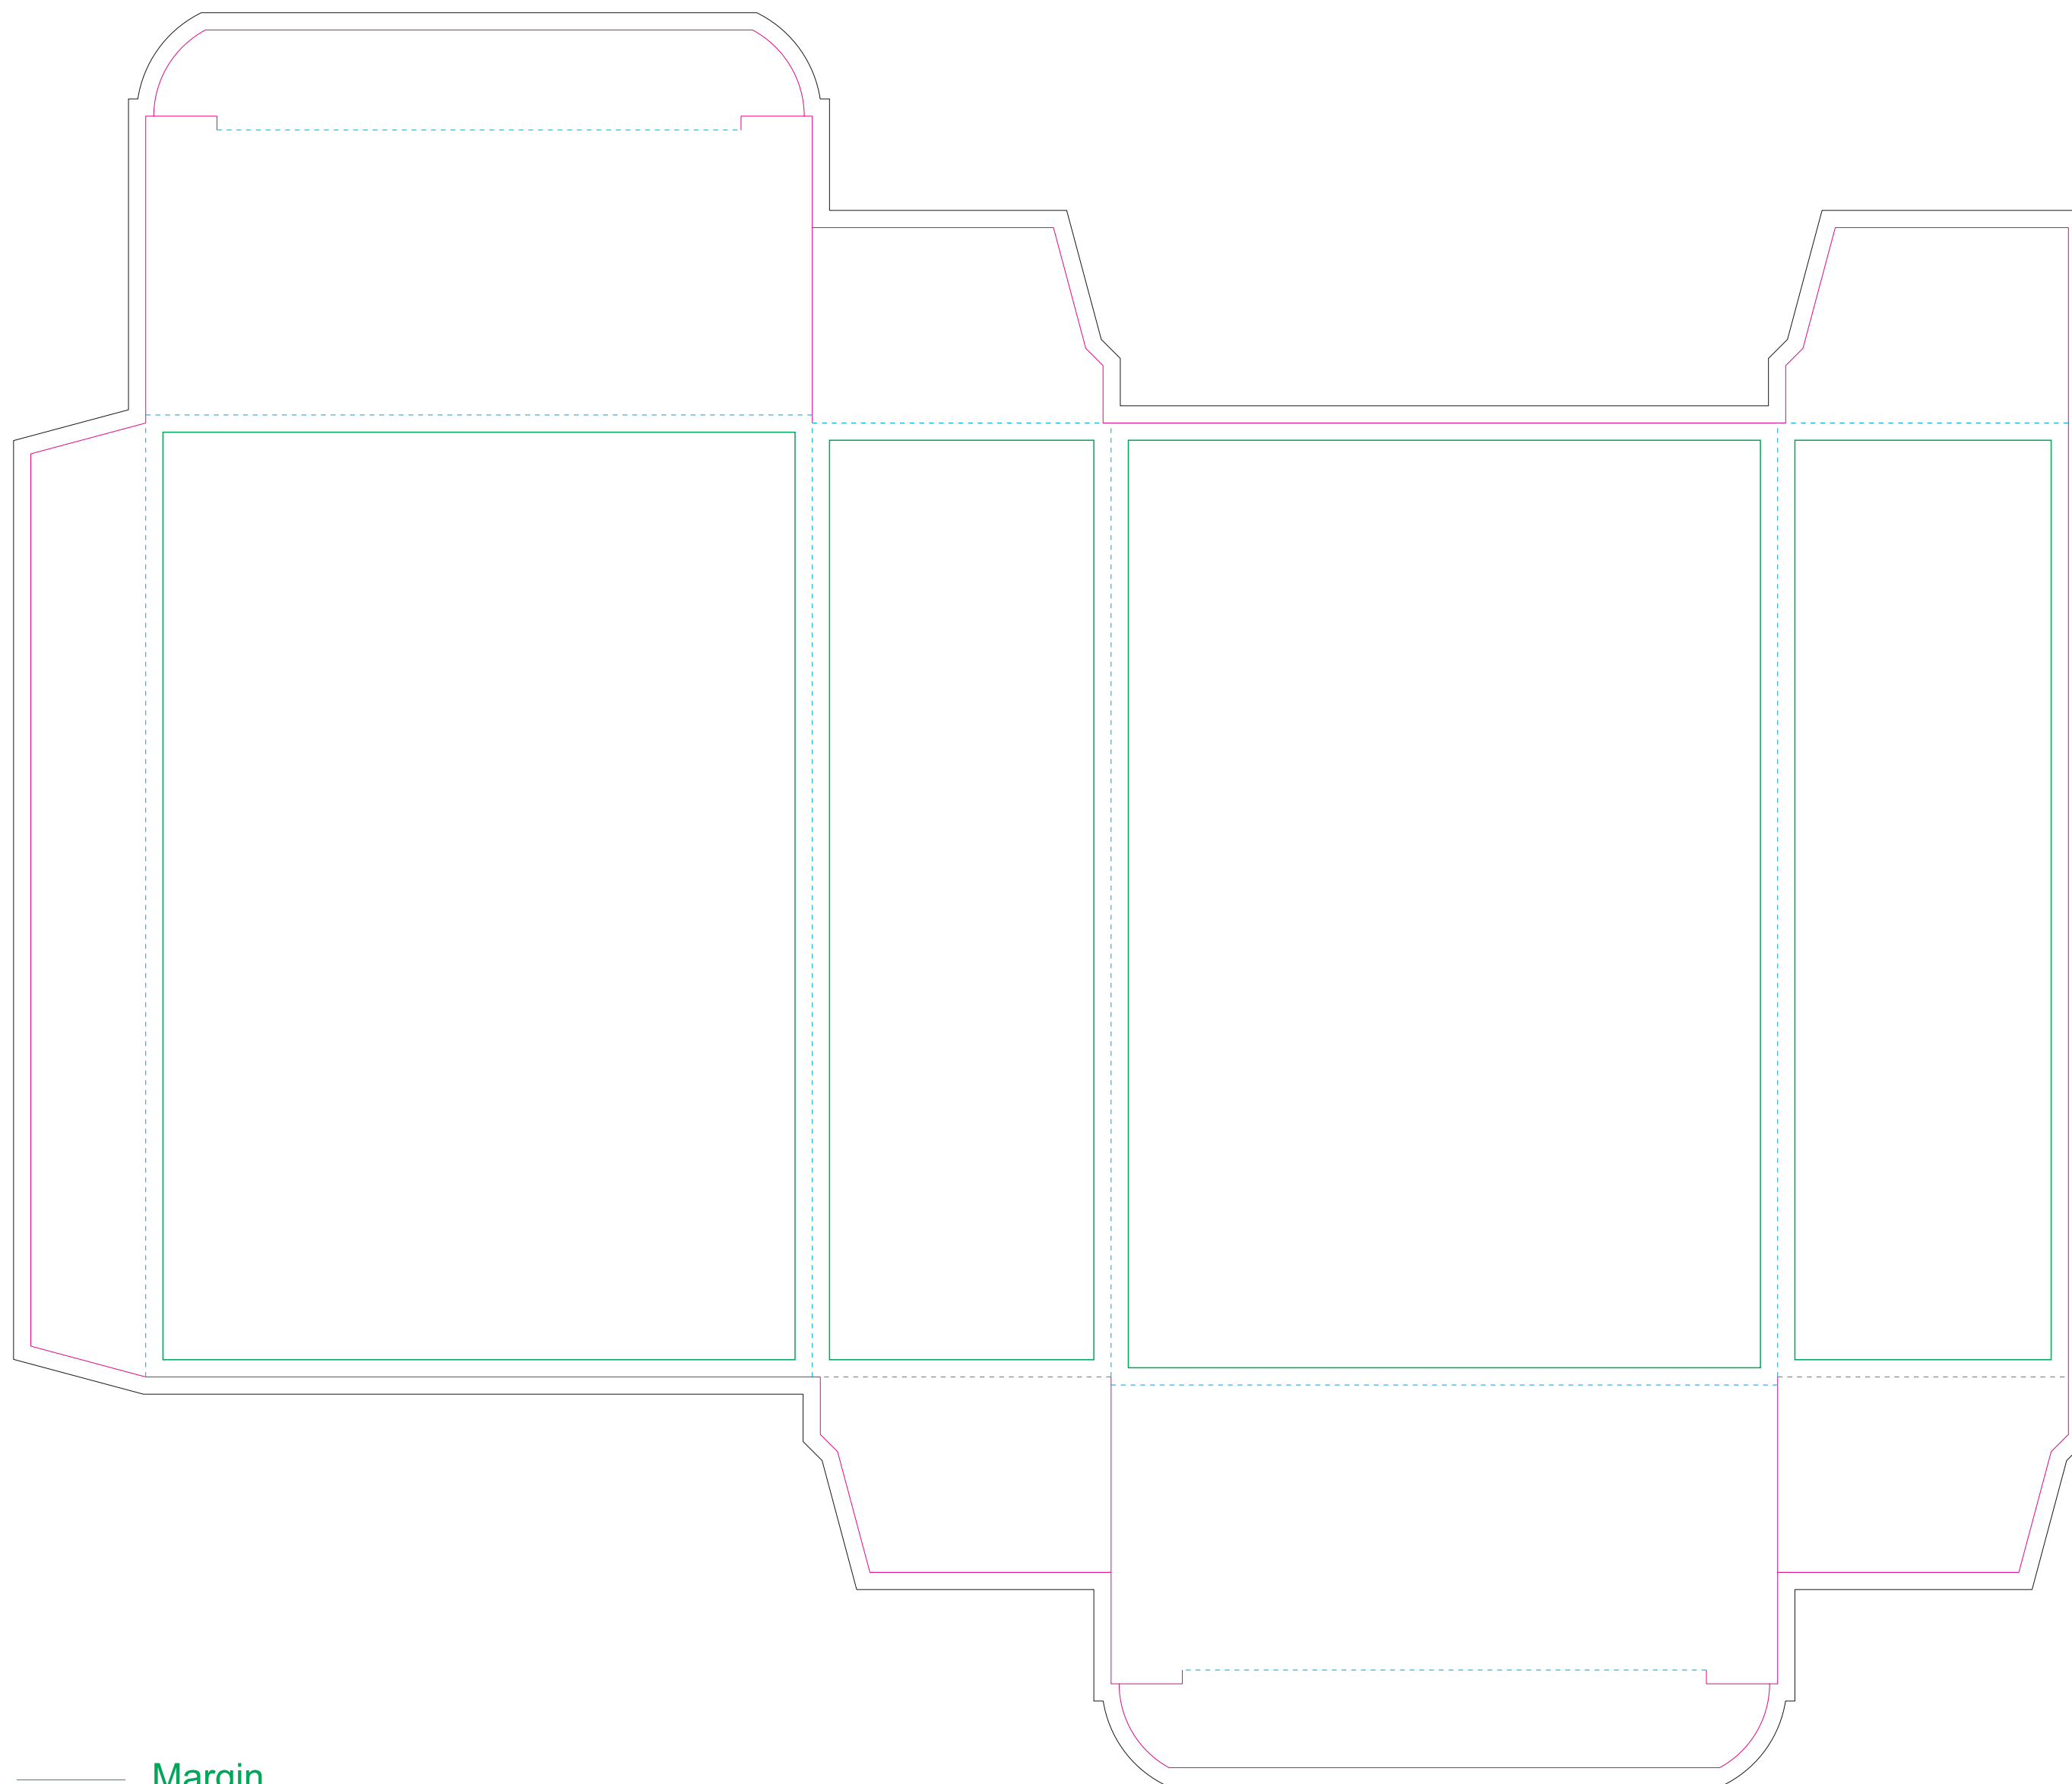

Corrugated cardboard box

- Margin
- Edge of product
- Bleed limit 5-5 mm (background must fill it)
- - - - - Fold line

resolution: min. 300 DPI
colours: CMYK
formats: TIFF, PDF, EPS, AI, CDR

The green line indicates the area all non-background object-texts, logos, etc.
The pink outline the maximum size of graphic visible on the product.
The black line indicates the size of the required graphics including bleed.
The blue line indicates the folding.