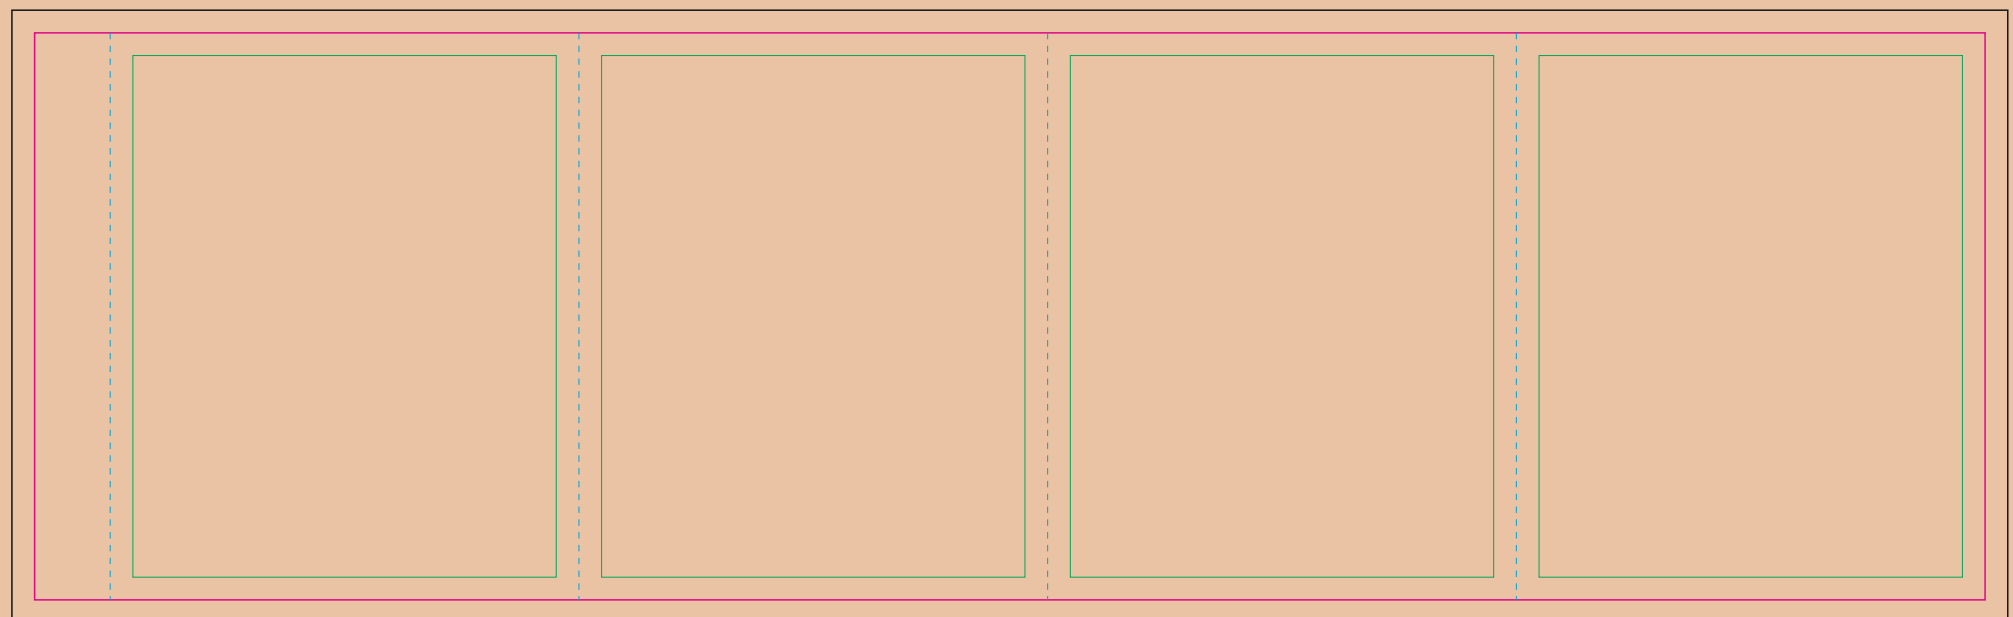

# Kraft paper sleeve

The size of the paper sleeve is for reference only as product packaging size may vary.

BACK

FRONT

- Margin
- Edge of product
- Bleed limit 3-3 mm (background must fill it)
- - - - - Fold line

resolution: min. 300 DPI  
colours: CMYK  
formats: TIFF, PDF, EPS, AI, CDR

The green line indicates the area all non-background object-texts, logos, etc.  
The pink outline the maximum size of graphic visible on the product.  
The black line indicates the size of the required graphics including bleed.  
The blue line indicates the folding.