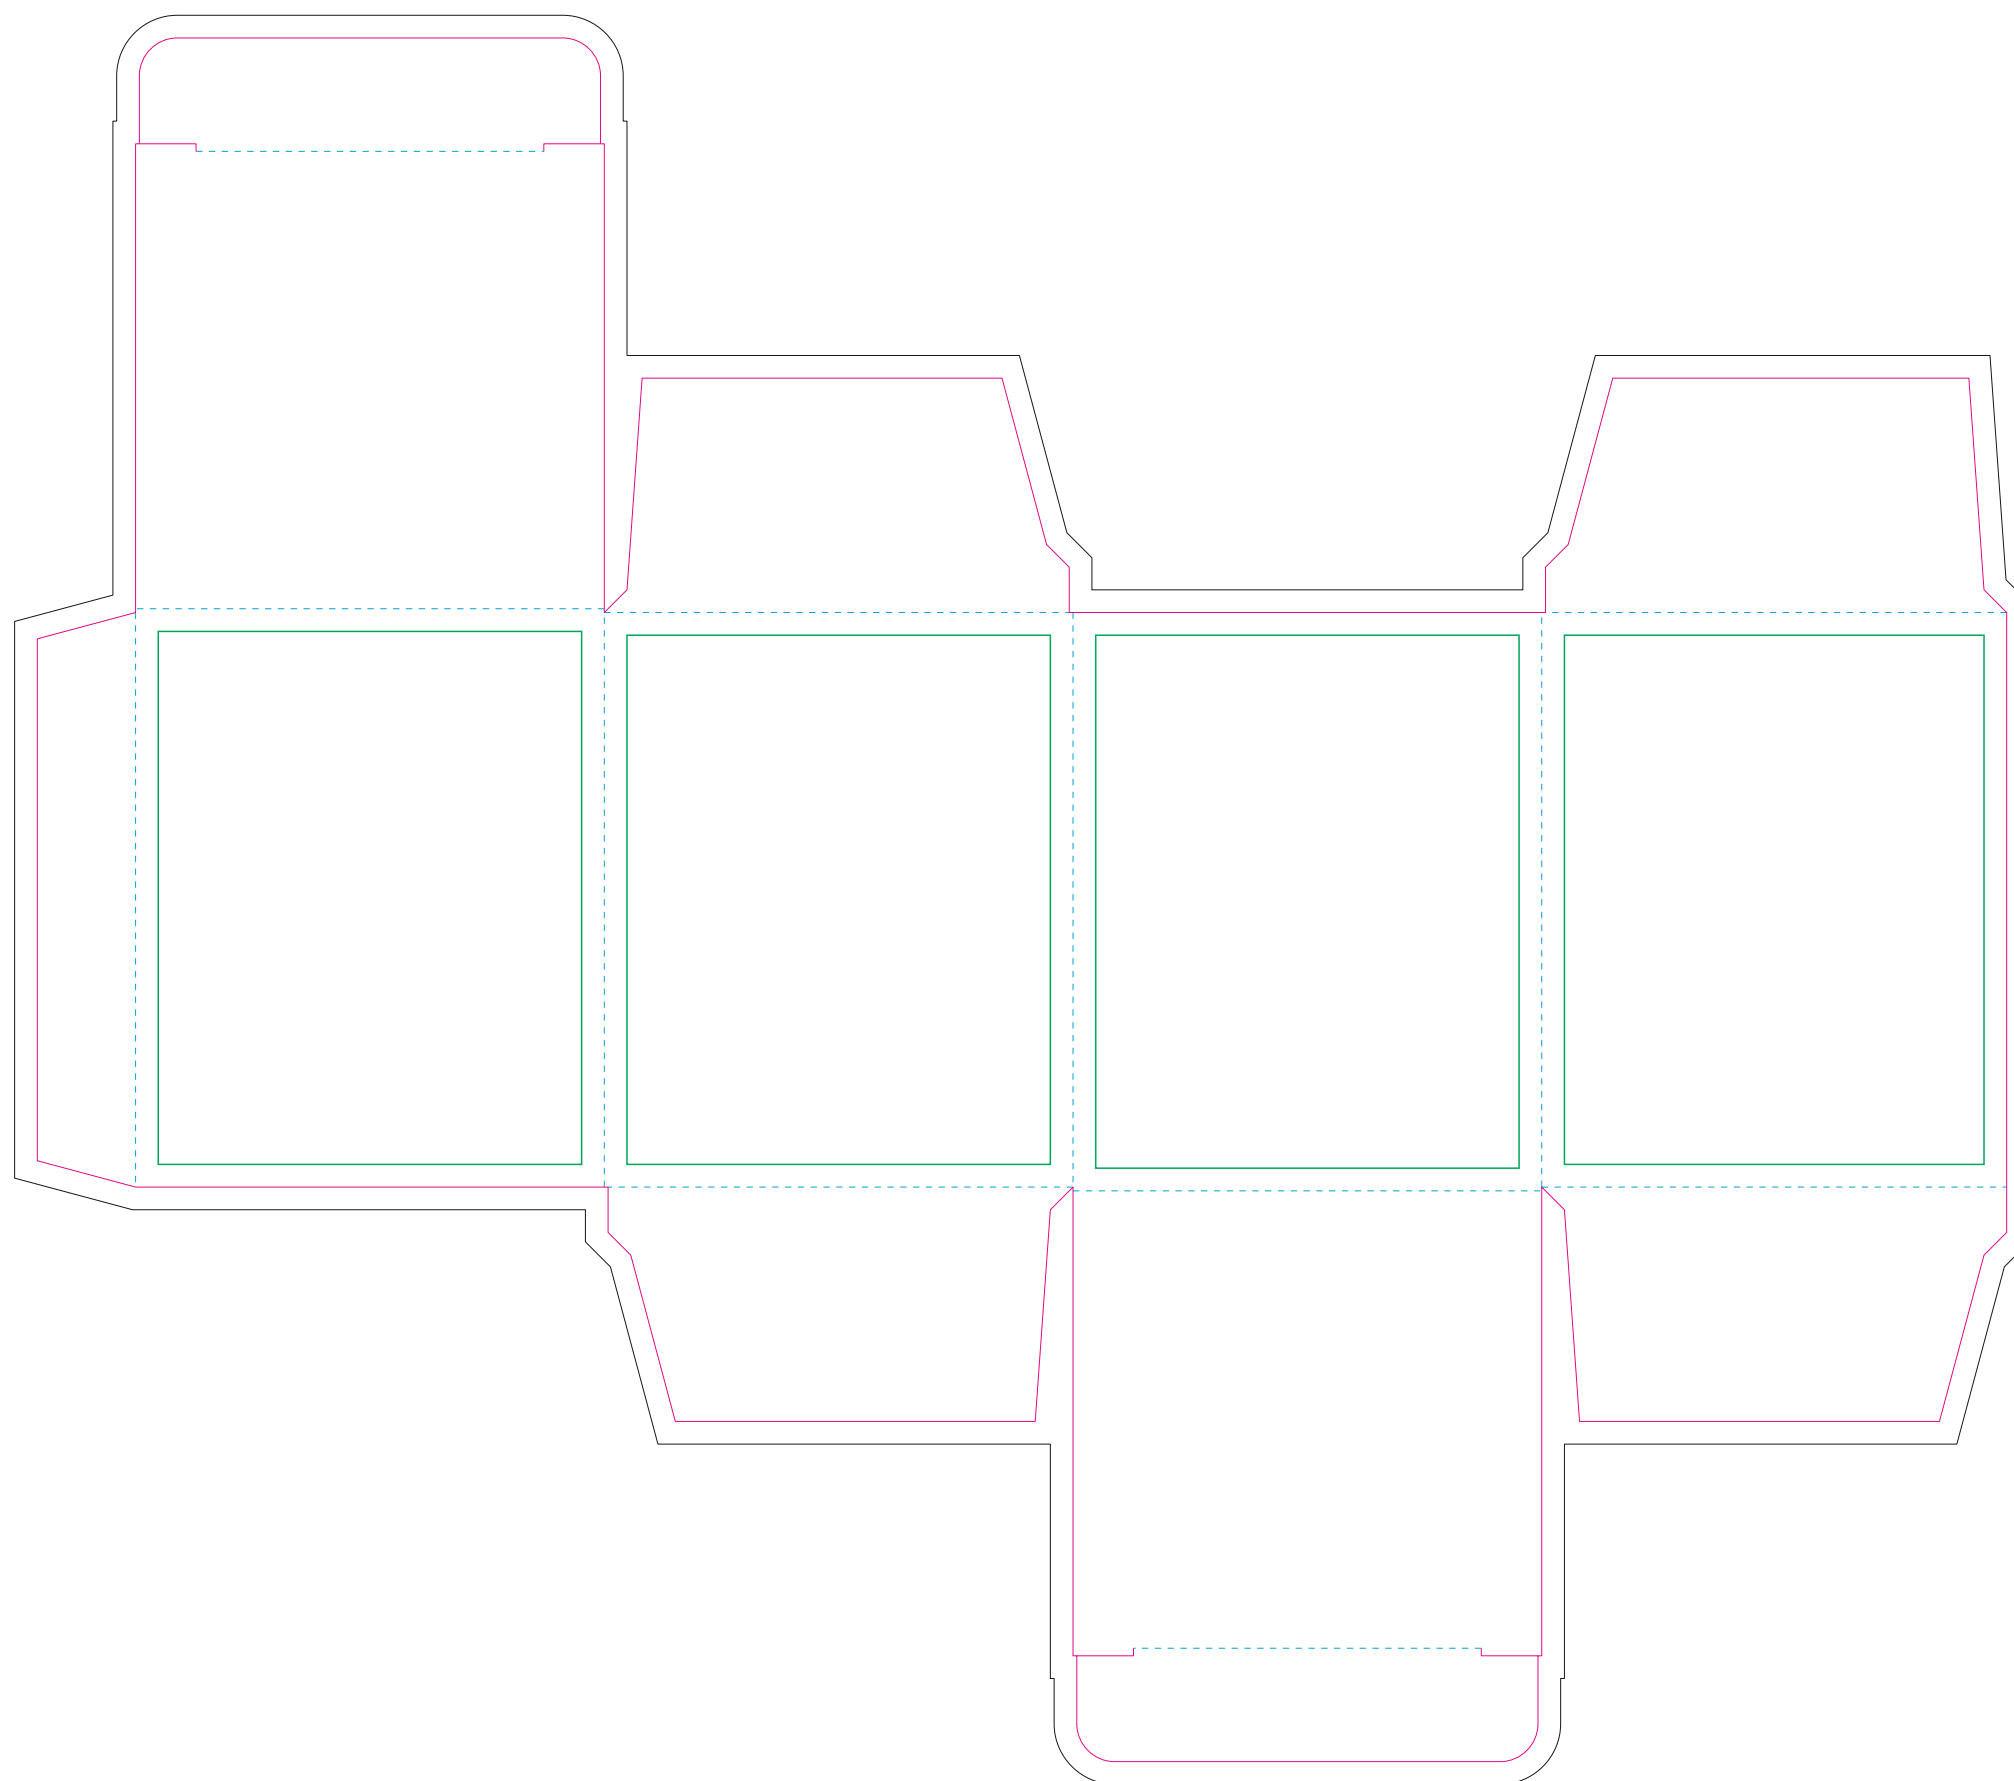

Paperboard box

- Margin
- Edge of product
- Bleed limit 3-3 mm (background must fill it)
- - - - - Fold line

resolution: min. 300 DPI
colours: CMYK
formats: TIFF, PDF, EPS, AI, CDR

The green line indicates the area all non-background object-texts, logos, etc.
The pink outline the maximum size of graphic visible on the product.
The black line indicates the size of the required graphics including bleed.
The blue line indicates the folding.