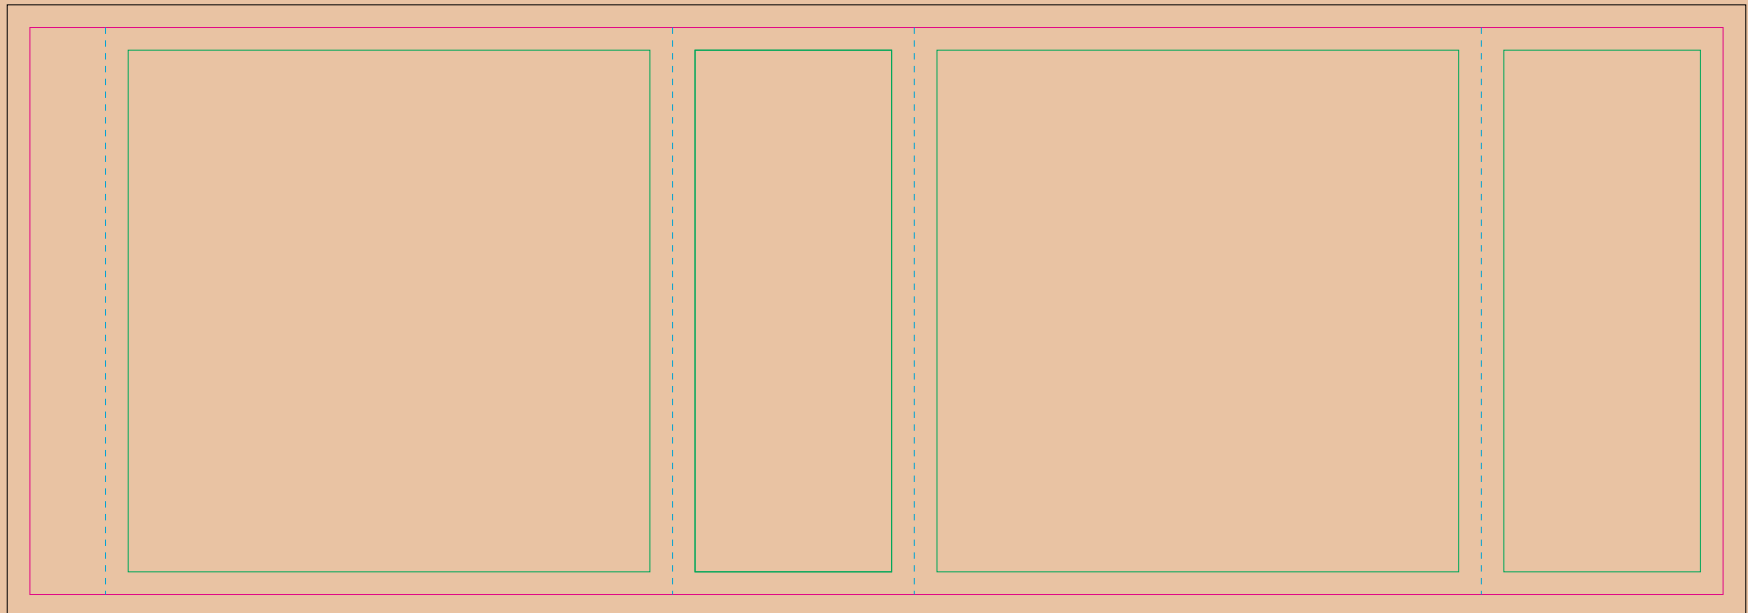

# Kraft paper sleeve

The size of the paper sleeve is for reference only as product packaging size may vary.

BACK

FRONT

- Margin
- Edge of product
- Bleed limit 3-3 mm (background must fill it)
- - - - - Fold line

resolution: min. 300 DPI  
colours: CMYK  
formats: TIFF, PDF, EPS, AI, CDR

The green line indicates the area all non-background object-texts, logos, etc.  
The pink outline the maximum size of graphic visible on the product.  
The black line indicates the size of the required graphics including bleed.  
The blue line indicates the folding.