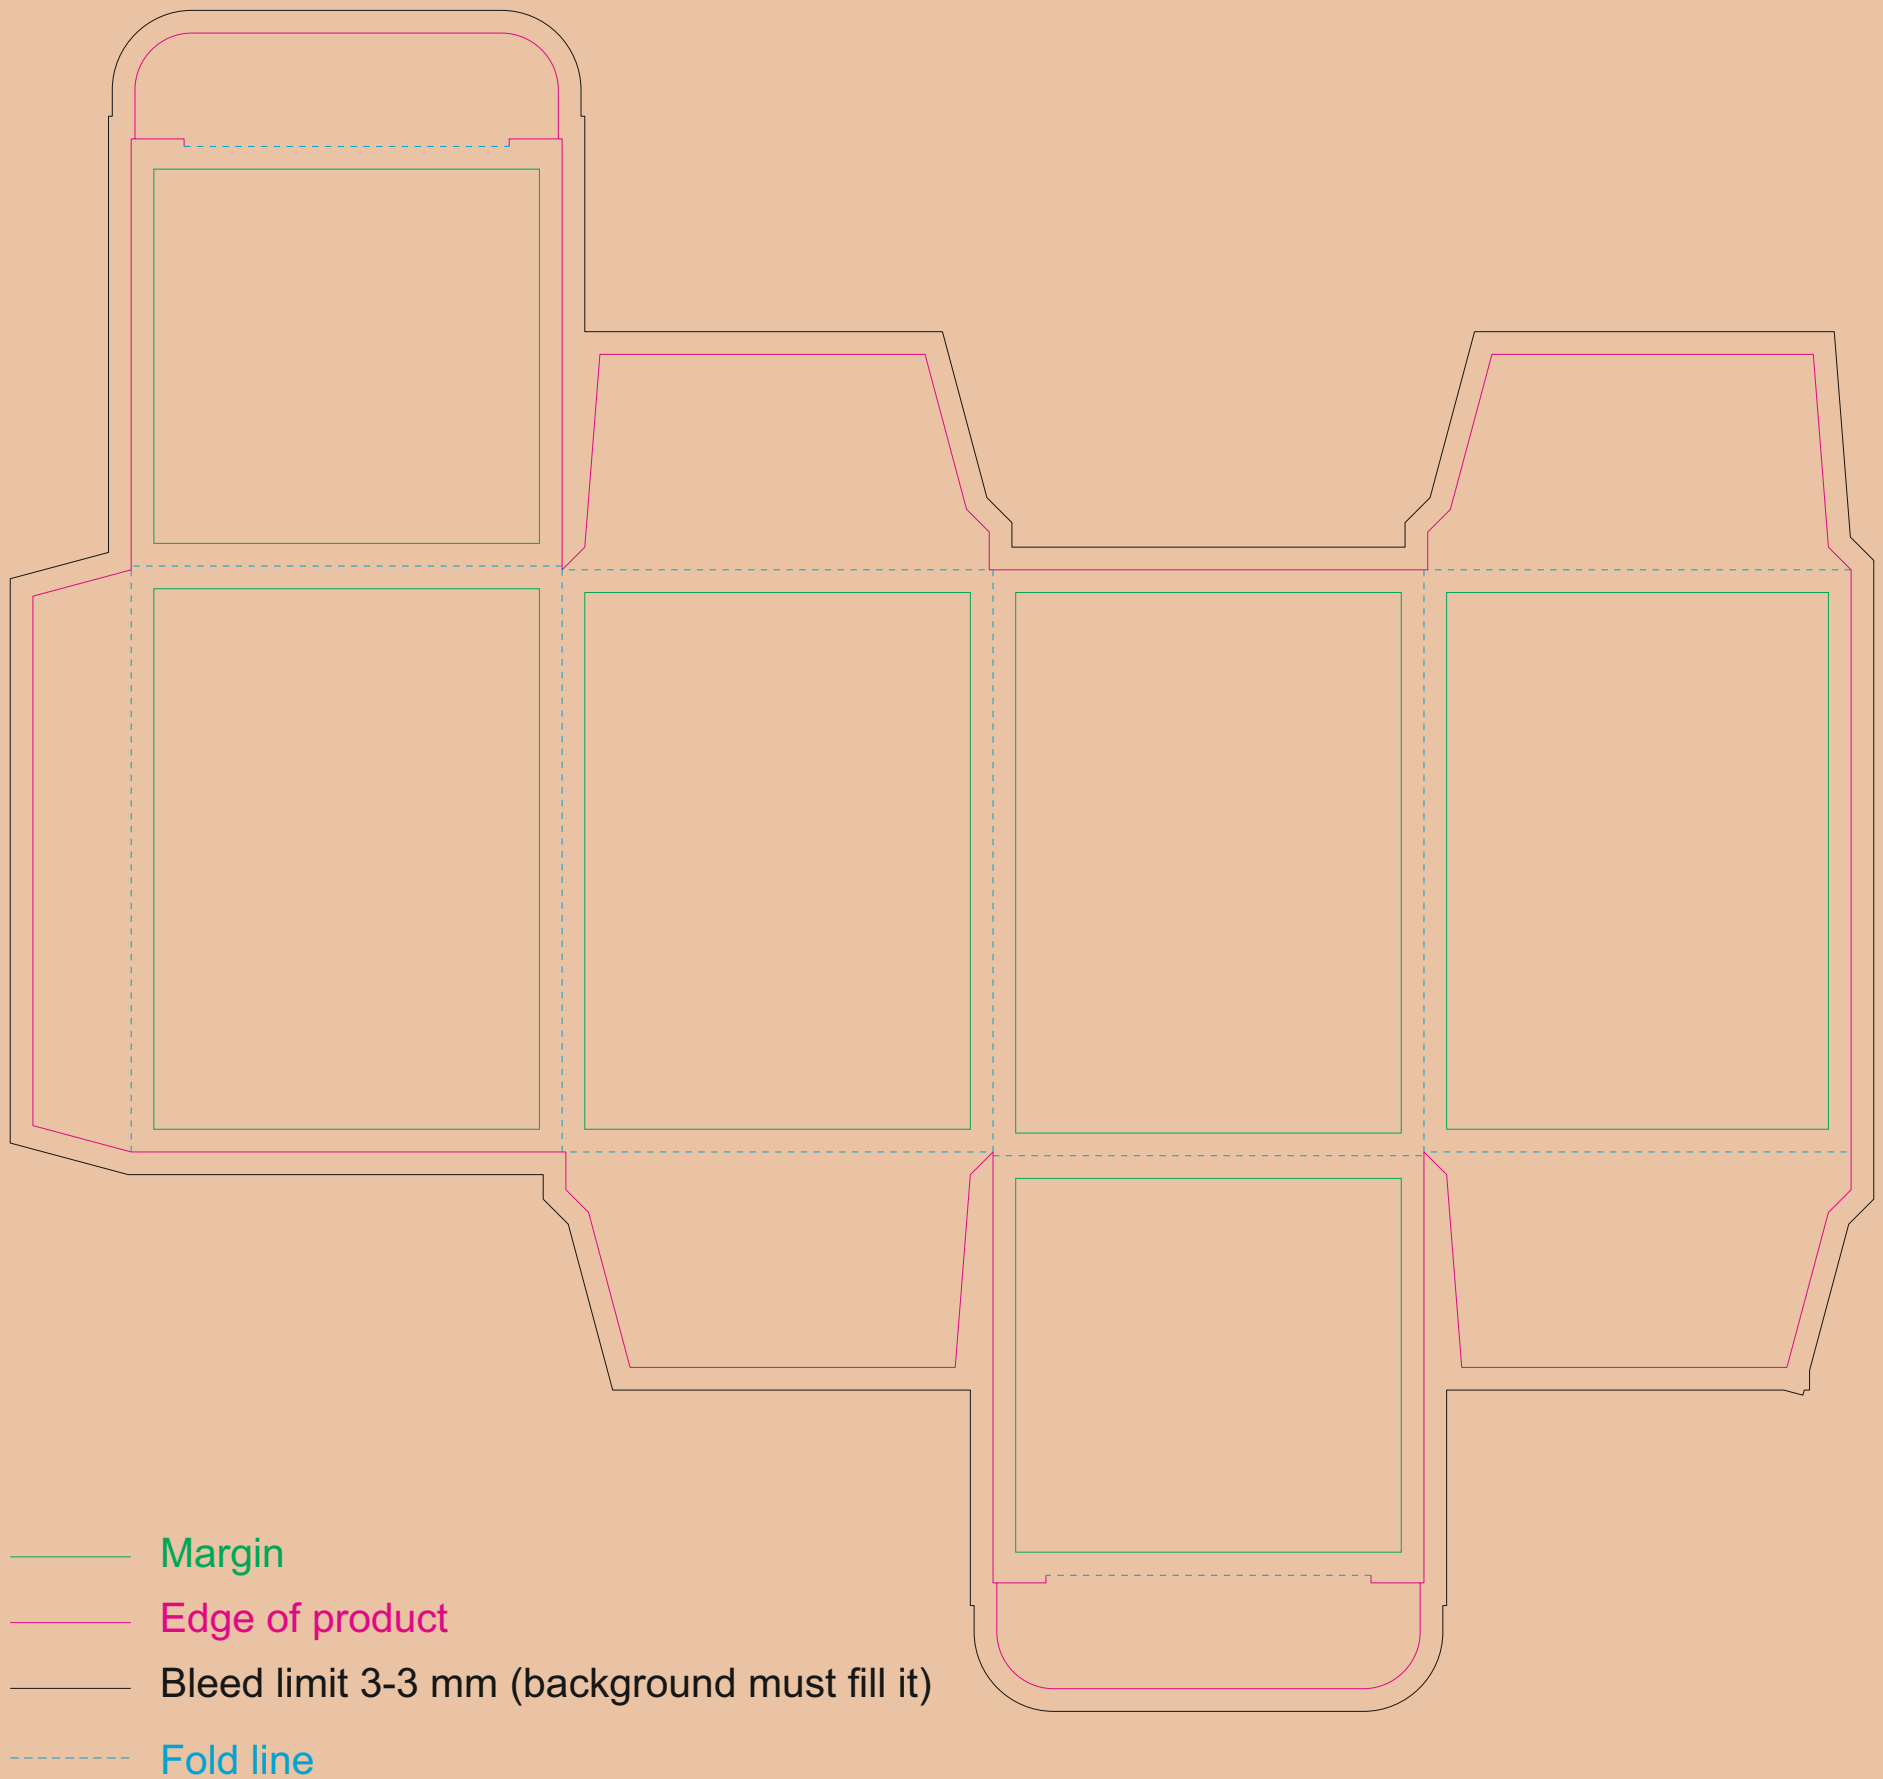

Kraft Paperboard box

resolution: min. 300 DPI
colours: CMYK
formats: TIFF, PDF, EPS, AI, CDR

The green line indicates the area all non-background object-texts, logos, etc.
The pink outline the maximum size of graphic visible on the product.
The black line indicates the size of the required graphics including bleed.
The blue line indicates the folding.