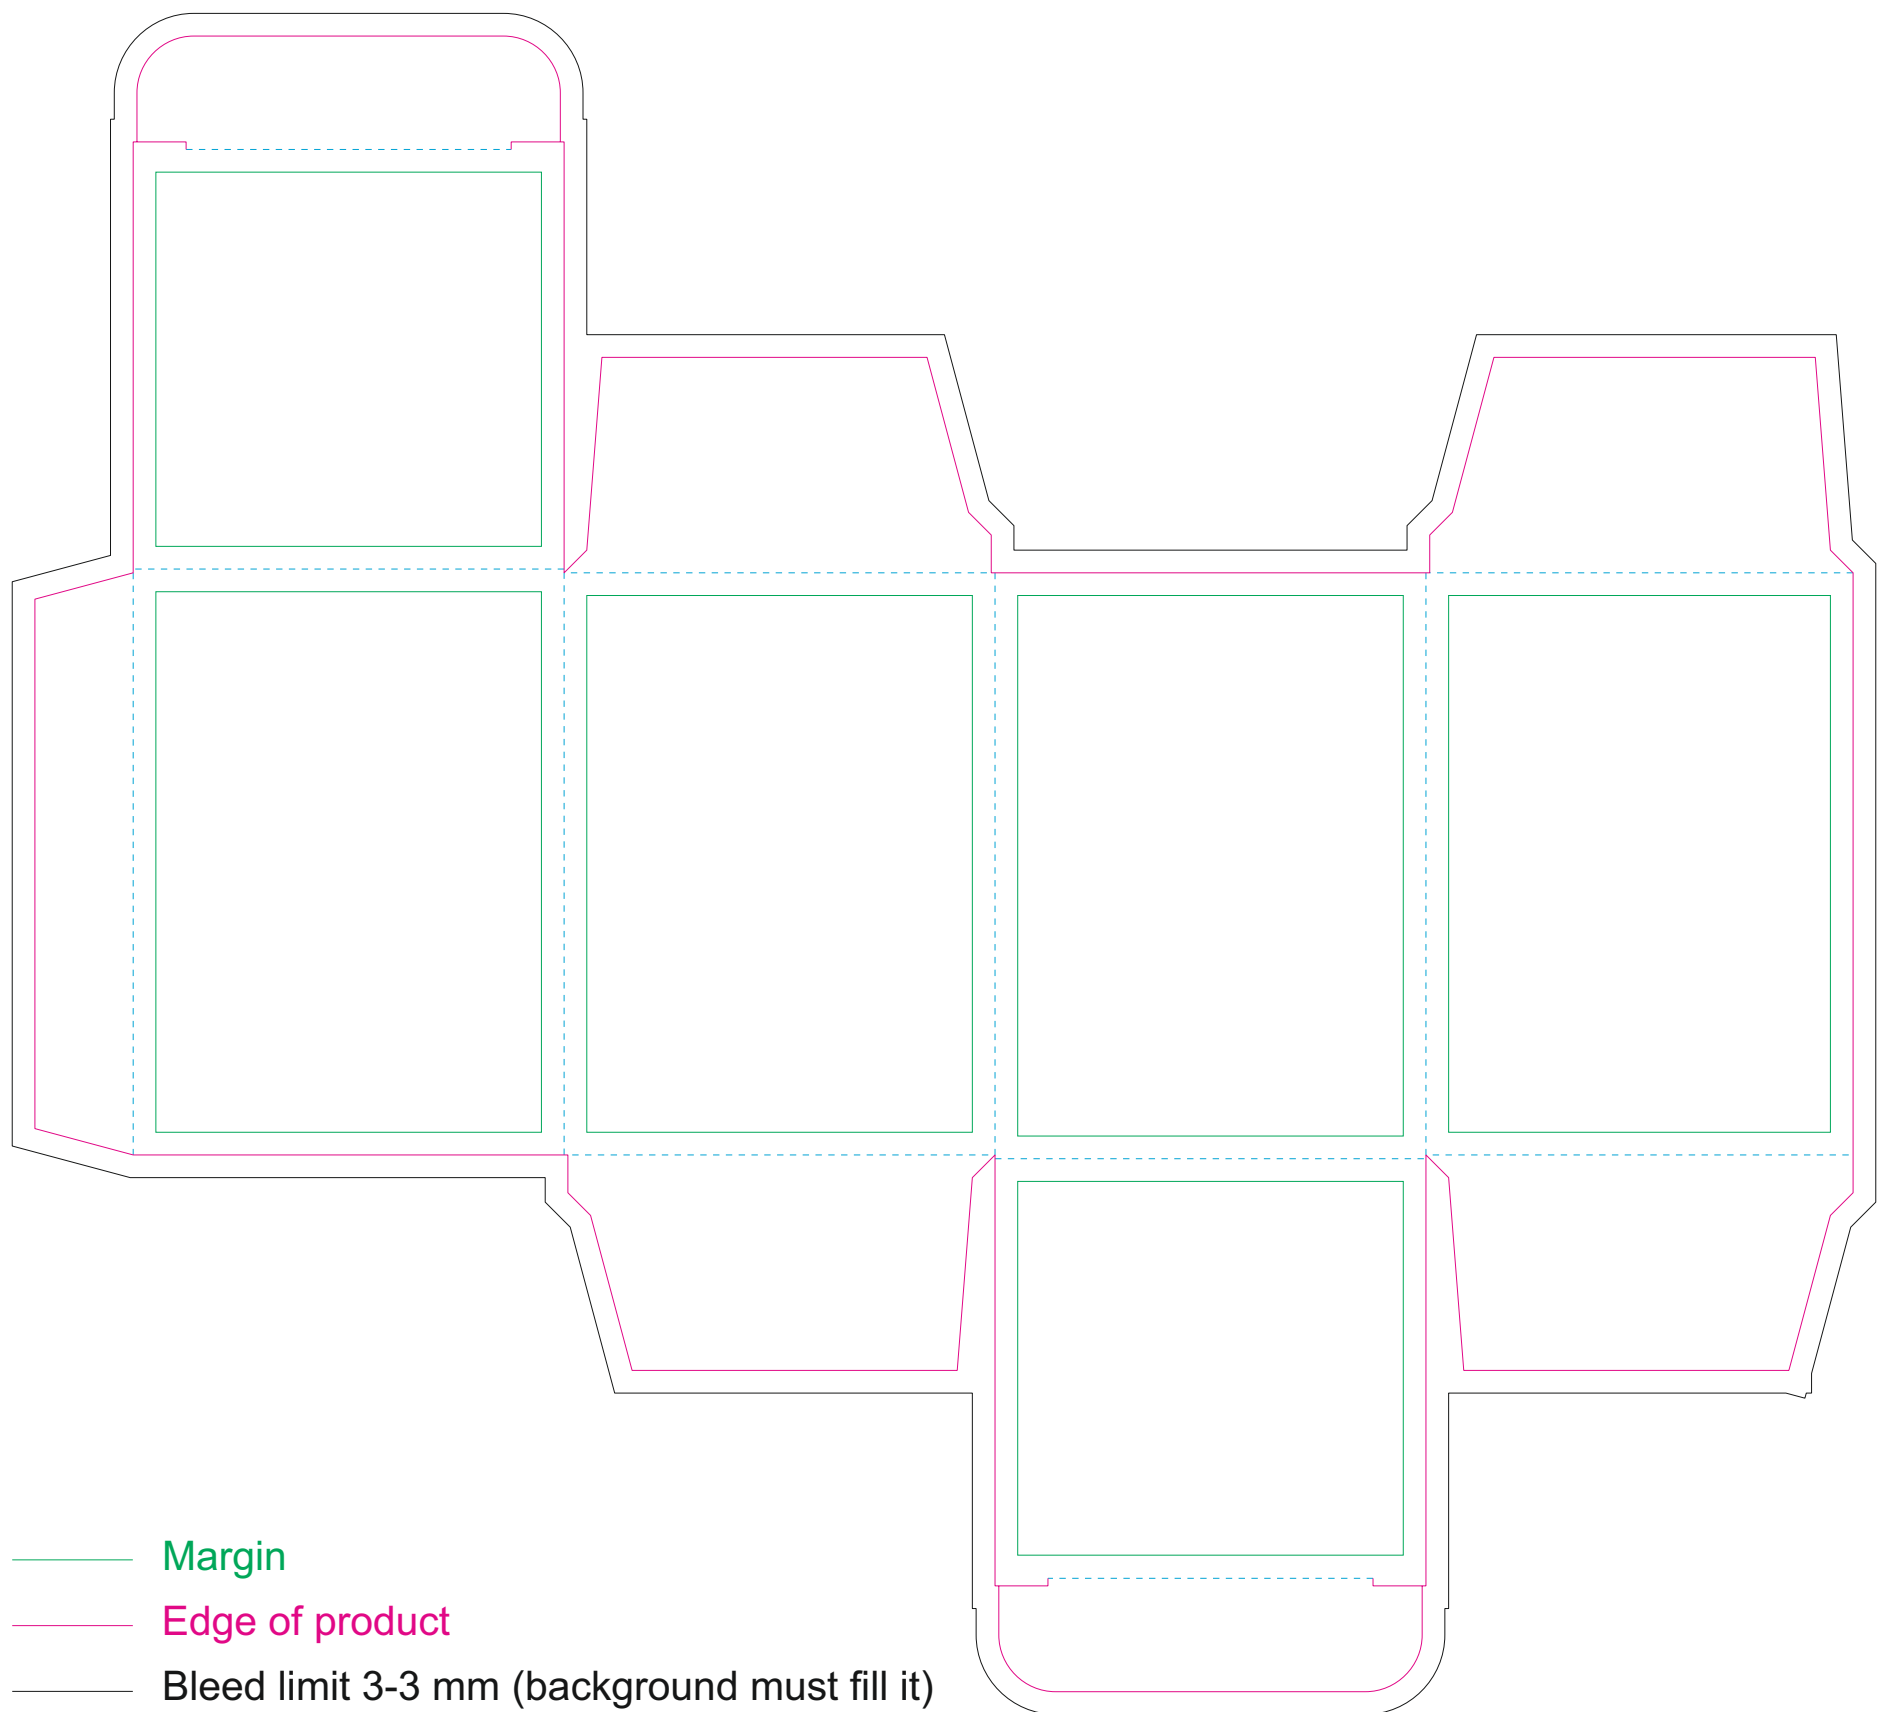

Paperboard box

- Margin
- Edge of product
- Bleed limit 3-3 mm (background must fill it)
- - - - - Fold line

resolution: min. 300 DPI
colours: CMYK
formats: TIFF, PDF, EPS, AI, CDR

The green line indicates the area all non-background object-texts, logos, etc.
The pink outline the maximum size of graphic visible on the product.
The black line indicates the size of the required graphics including bleed.
The blue line indicates the folding.