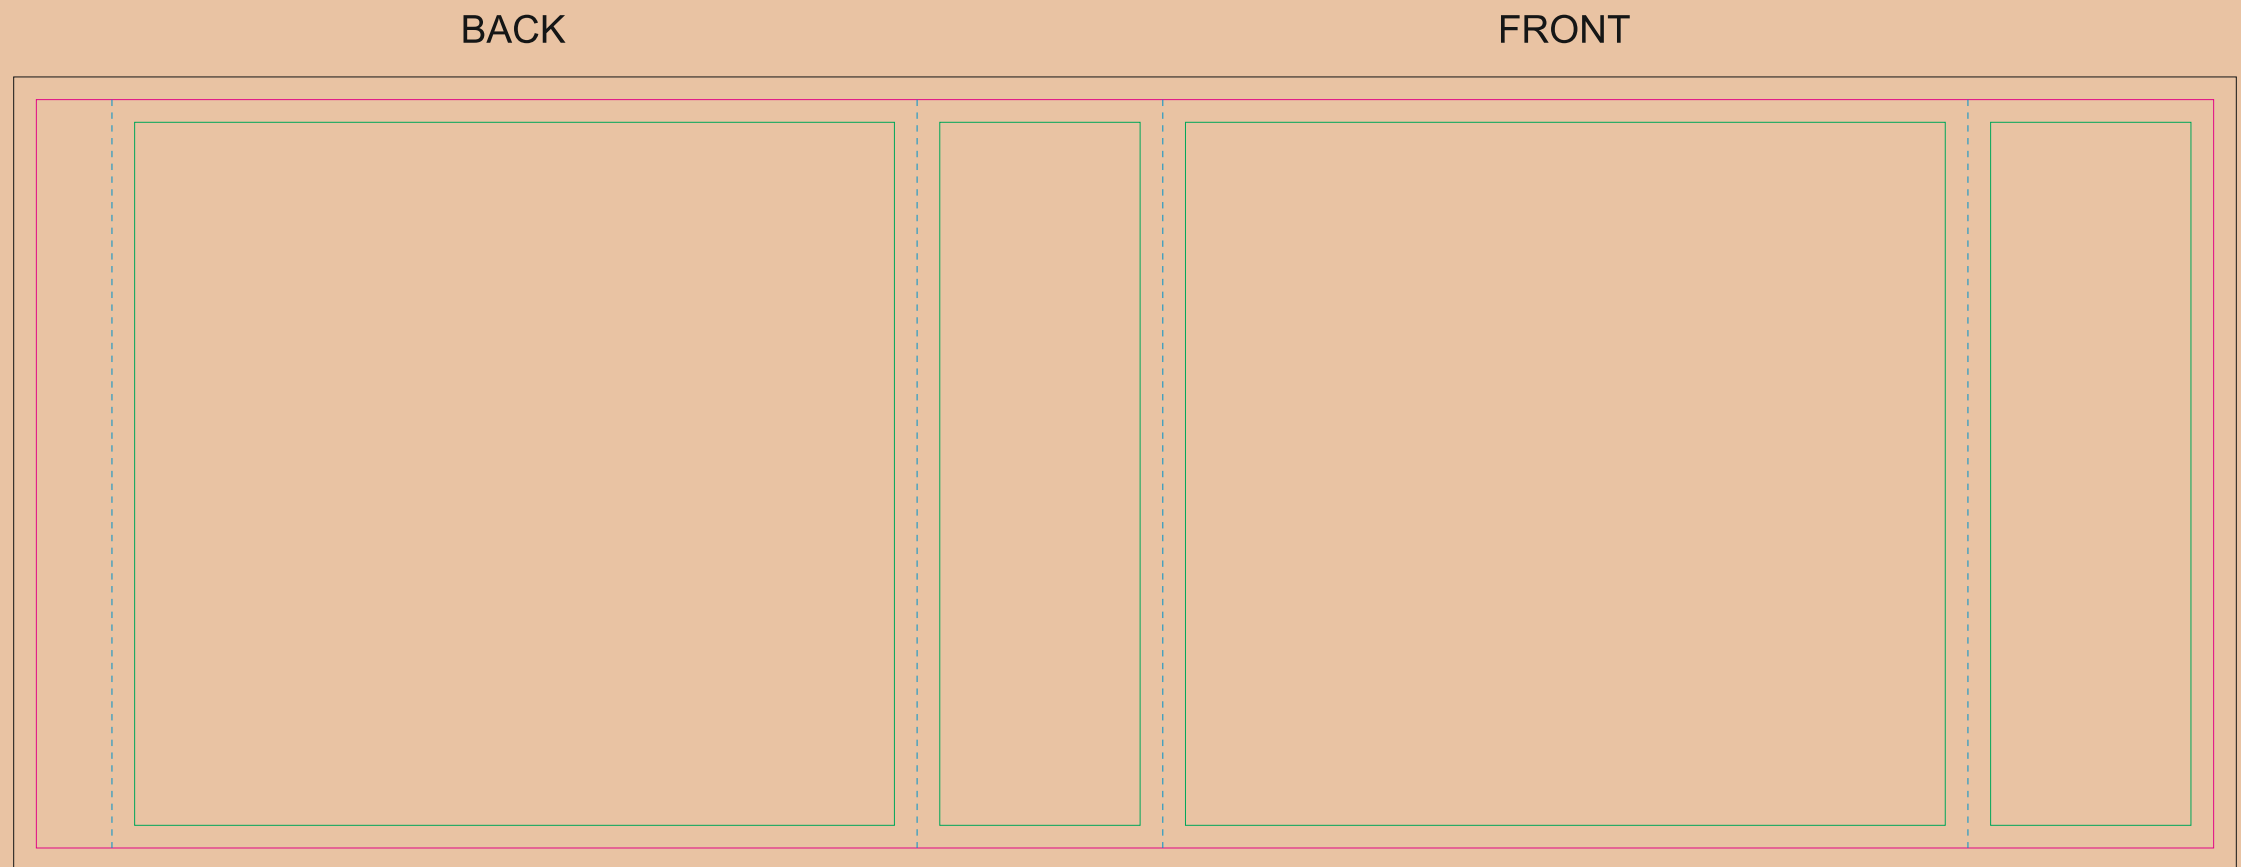

Kraft paper sleeve

The size of the paper sleeve is for reference only as product packaging size may vary.

- Margin
- Edge of product
- Bleed limit 3-3 mm (background must fill it)
- Fold line

resolution: min. 300 DPI
colours: CMYK
formats: TIFF, PDF, EPS, AI, CDR

The green line indicates the area all non-background object-texts, logos, etc.
The pink outline the maximum size of graphic visible on the product.
The black line indicates the size of the required graphics including bleed.
The blue line indicates the folding.