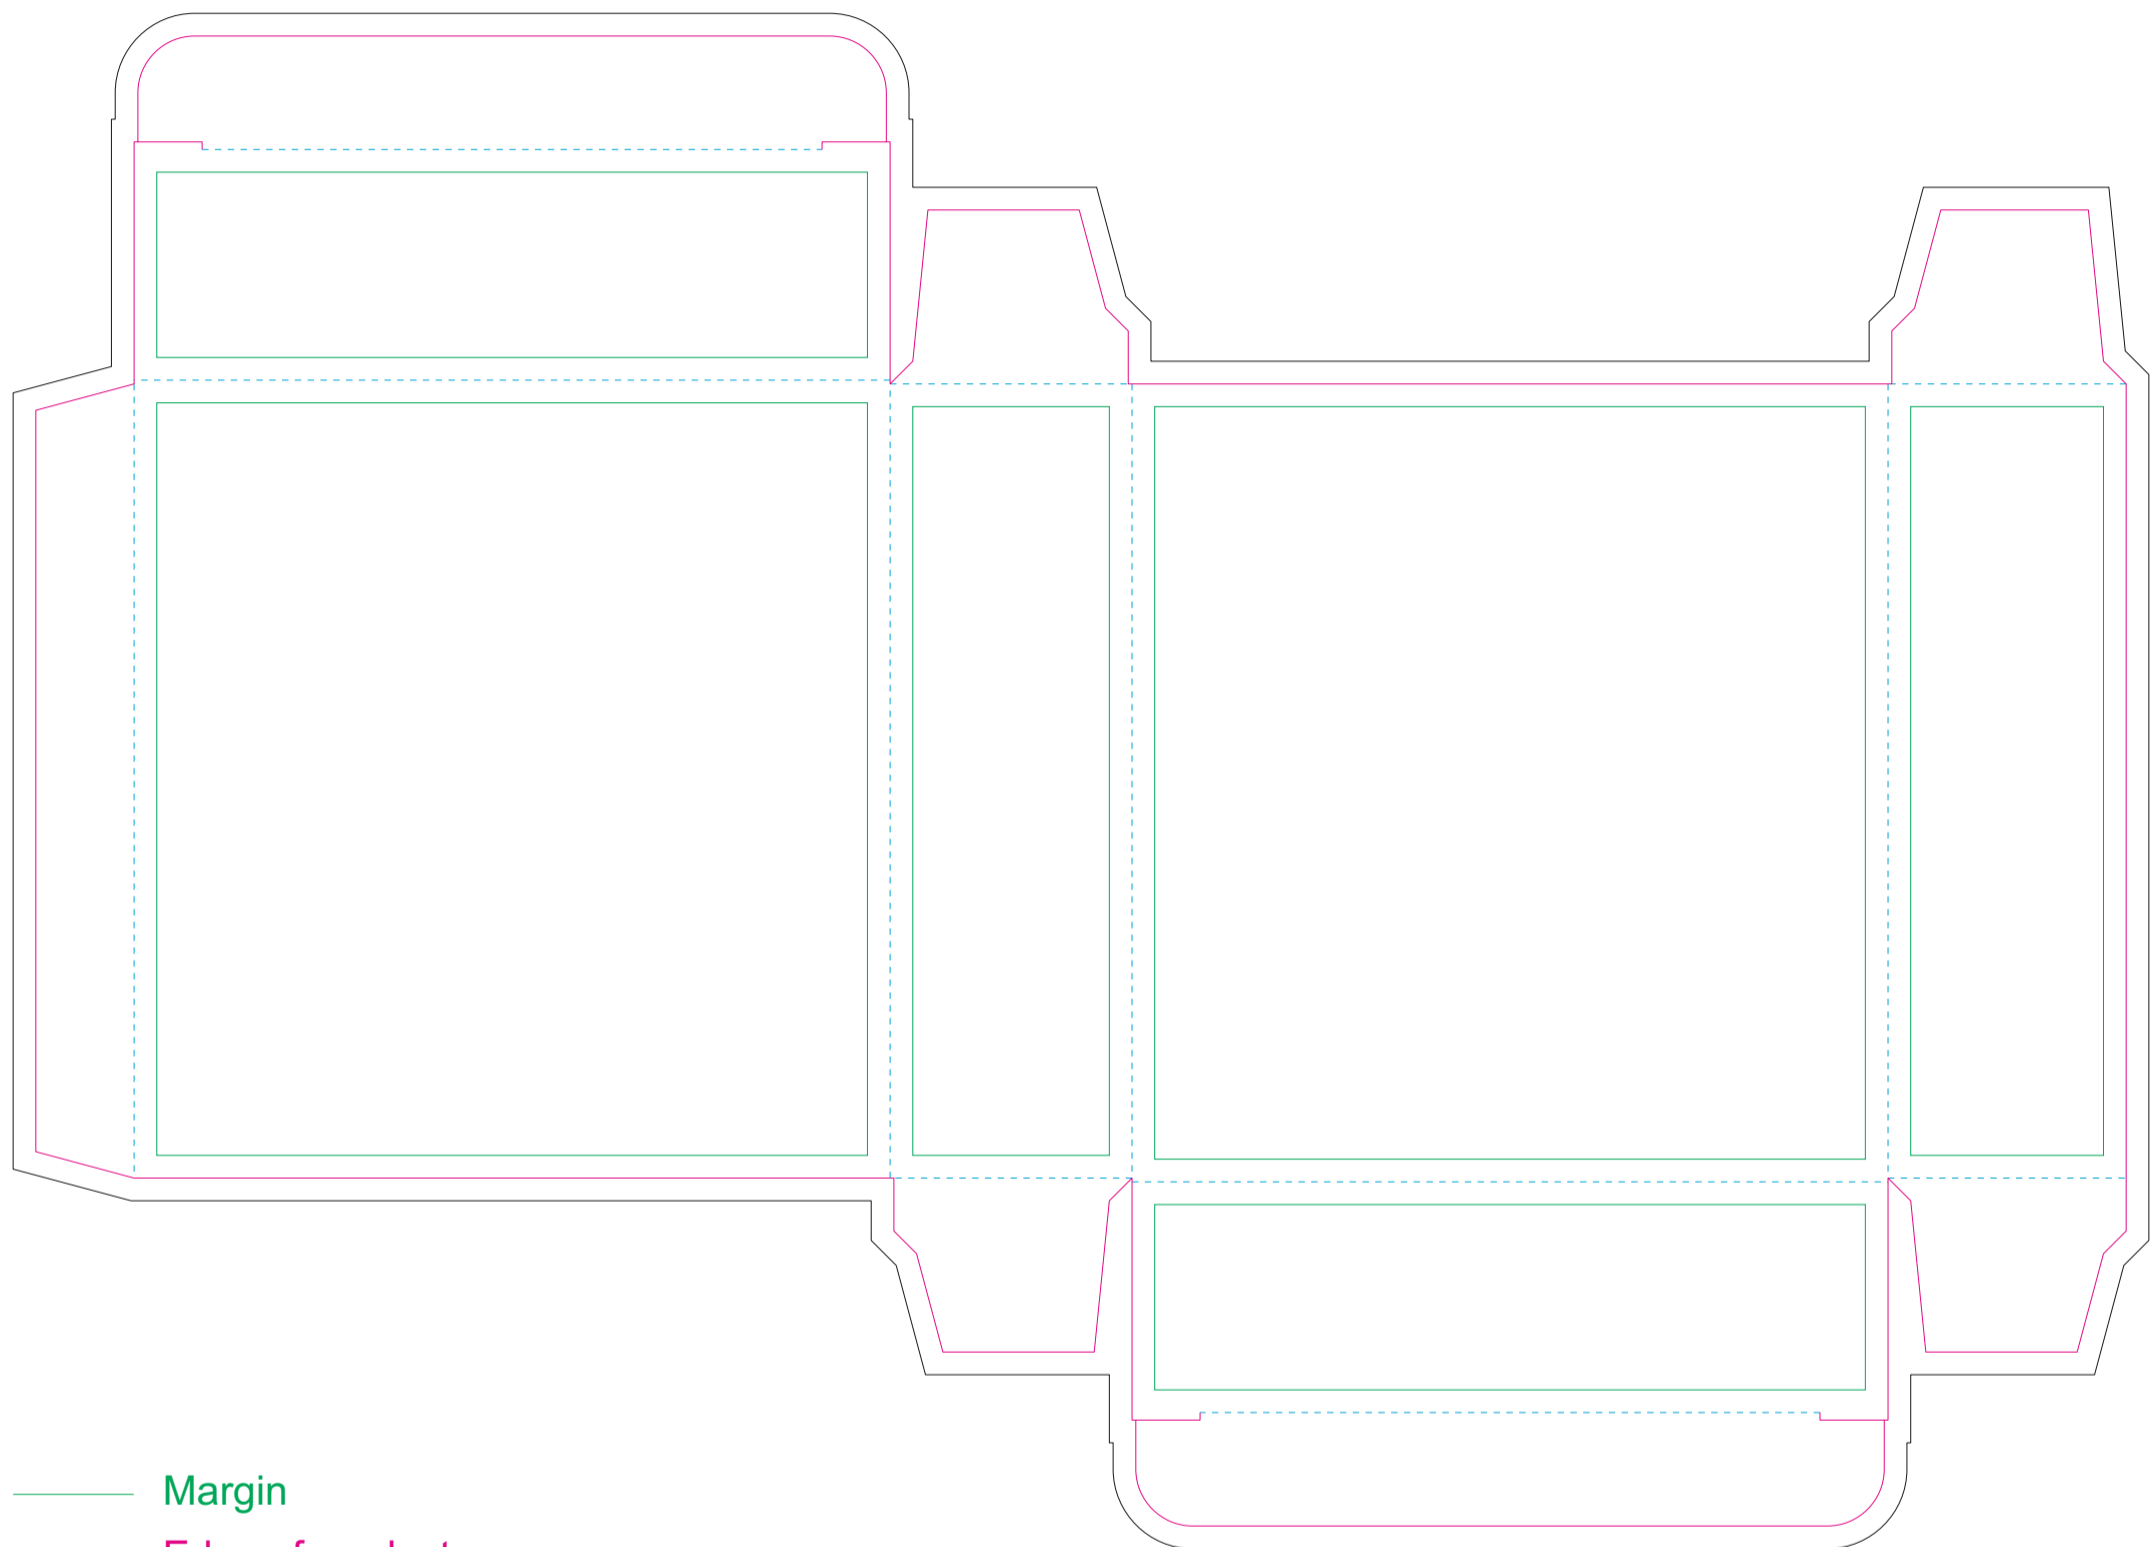

Paperboard box

- Margin
- Edge of product
- Bleed limit 3-3 mm (background must fill it)
- - - - - Fold line

resolution: min. 300 DPI
colours: CMYK
formats: TIFF, PDF, EPS, AI, CDR

The green line indicates the area all non-background object-texts, logos, etc.
The pink outline the maximum size of graphic visible on the product.
The black line indicates the size of the required graphics including bleed.
The blue line indicates the folding.