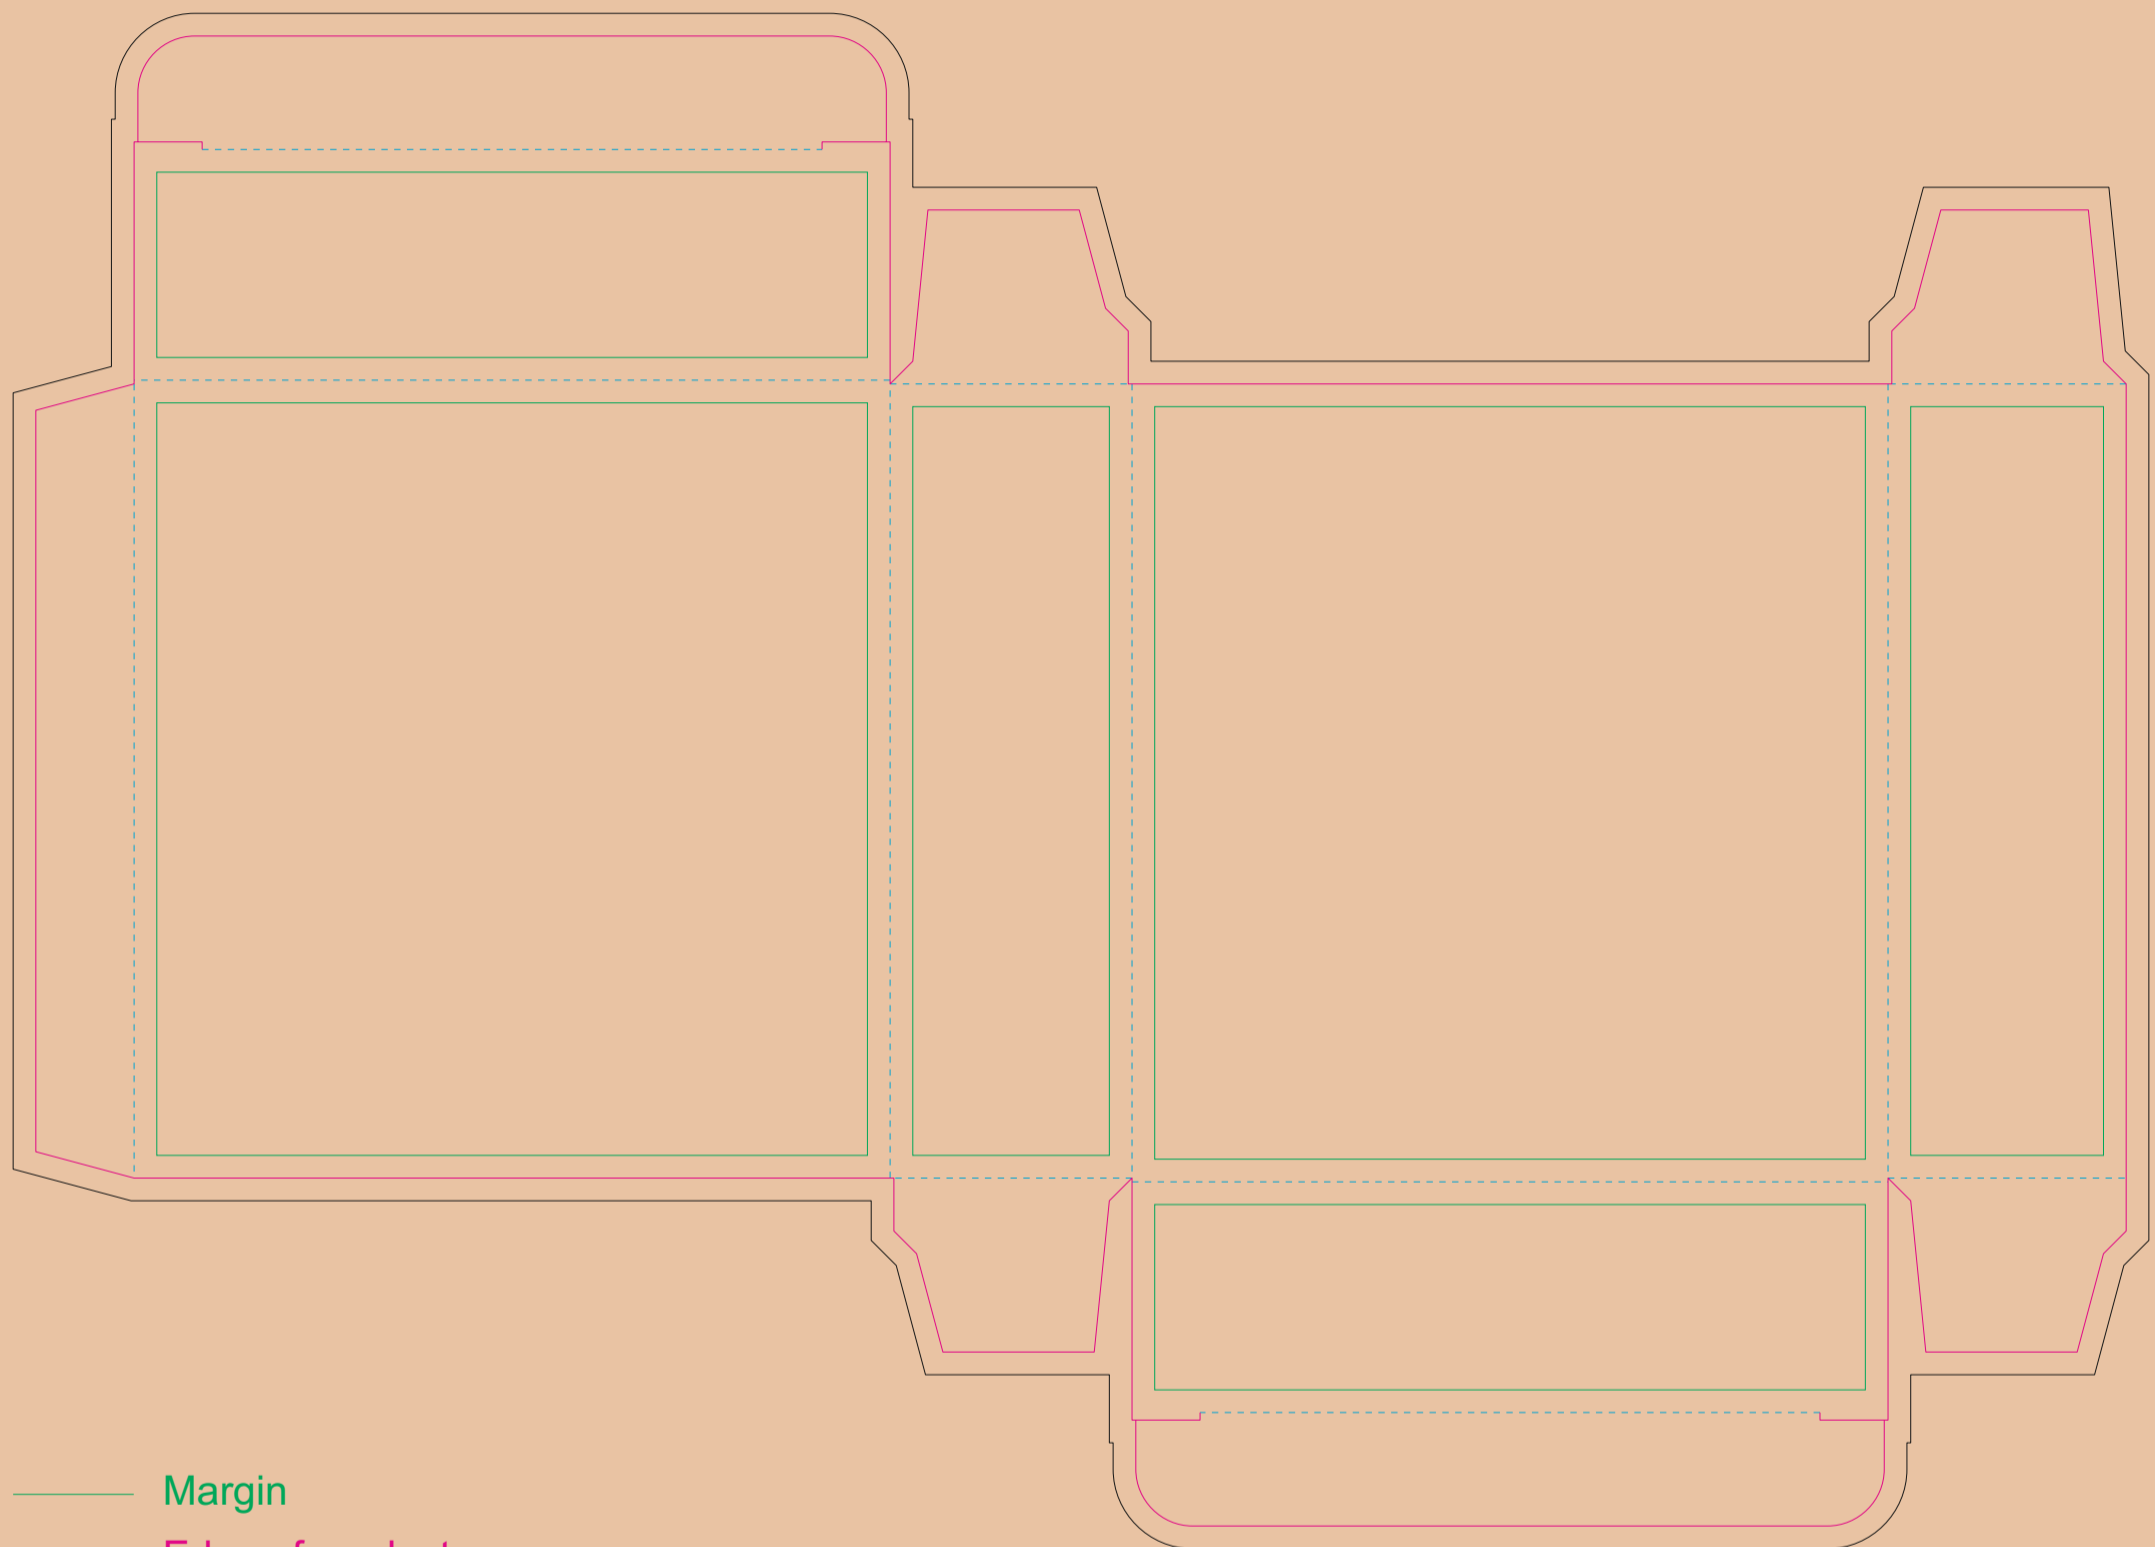

# Kraft Paperboard box

- Margin
- Edge of product
- Bleed limit 3-3 mm (background must fill it)
- - - - - Fold line

resolution: min. 300 DPI  
colours: CMYK  
formats: TIFF, PDF, EPS, AI, CDR

The green line indicates the area all non-background object-texts, logos, etc.  
The pink outline the maximum size of graphic visible on the product.  
The black line indicates the size of the required graphics including bleed.  
The blue line indicates the folding.