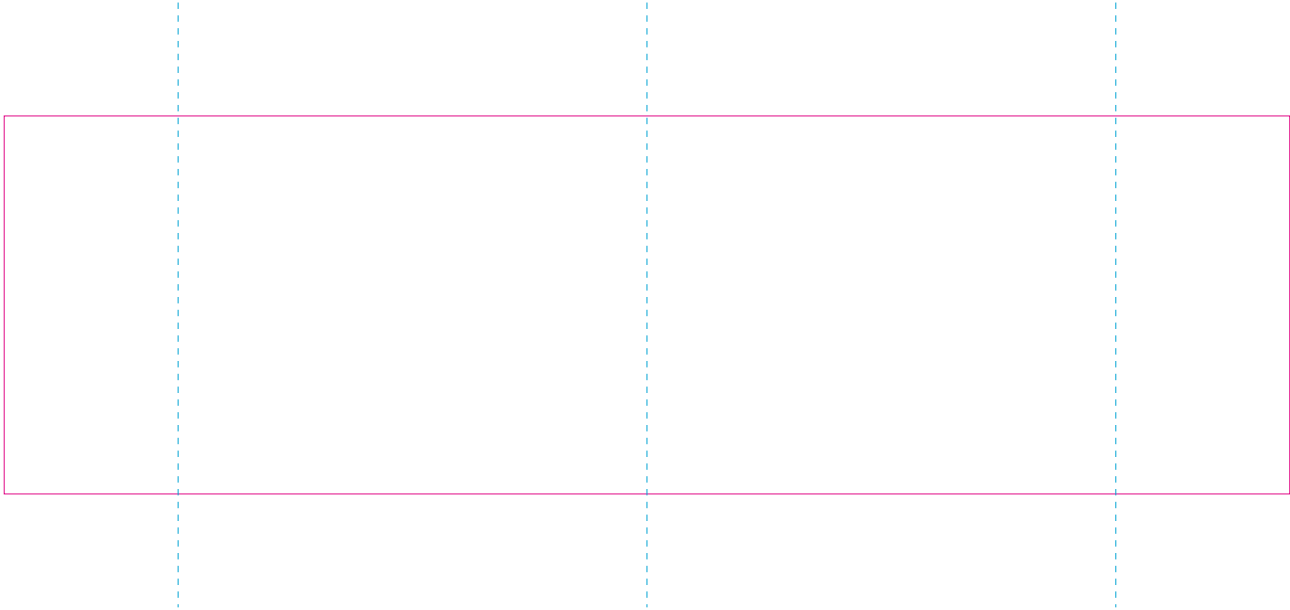

# SU

— Edge of printed area

- - - centerlines

resolution: min. 300 DPI

colours: CMYK

formats: TIFF, PDF, EPS, AI, CDR

The pink outline the maximum size of graphic visible on the product.

The blue dash line indicates the center line of the left, right and middle side of object.