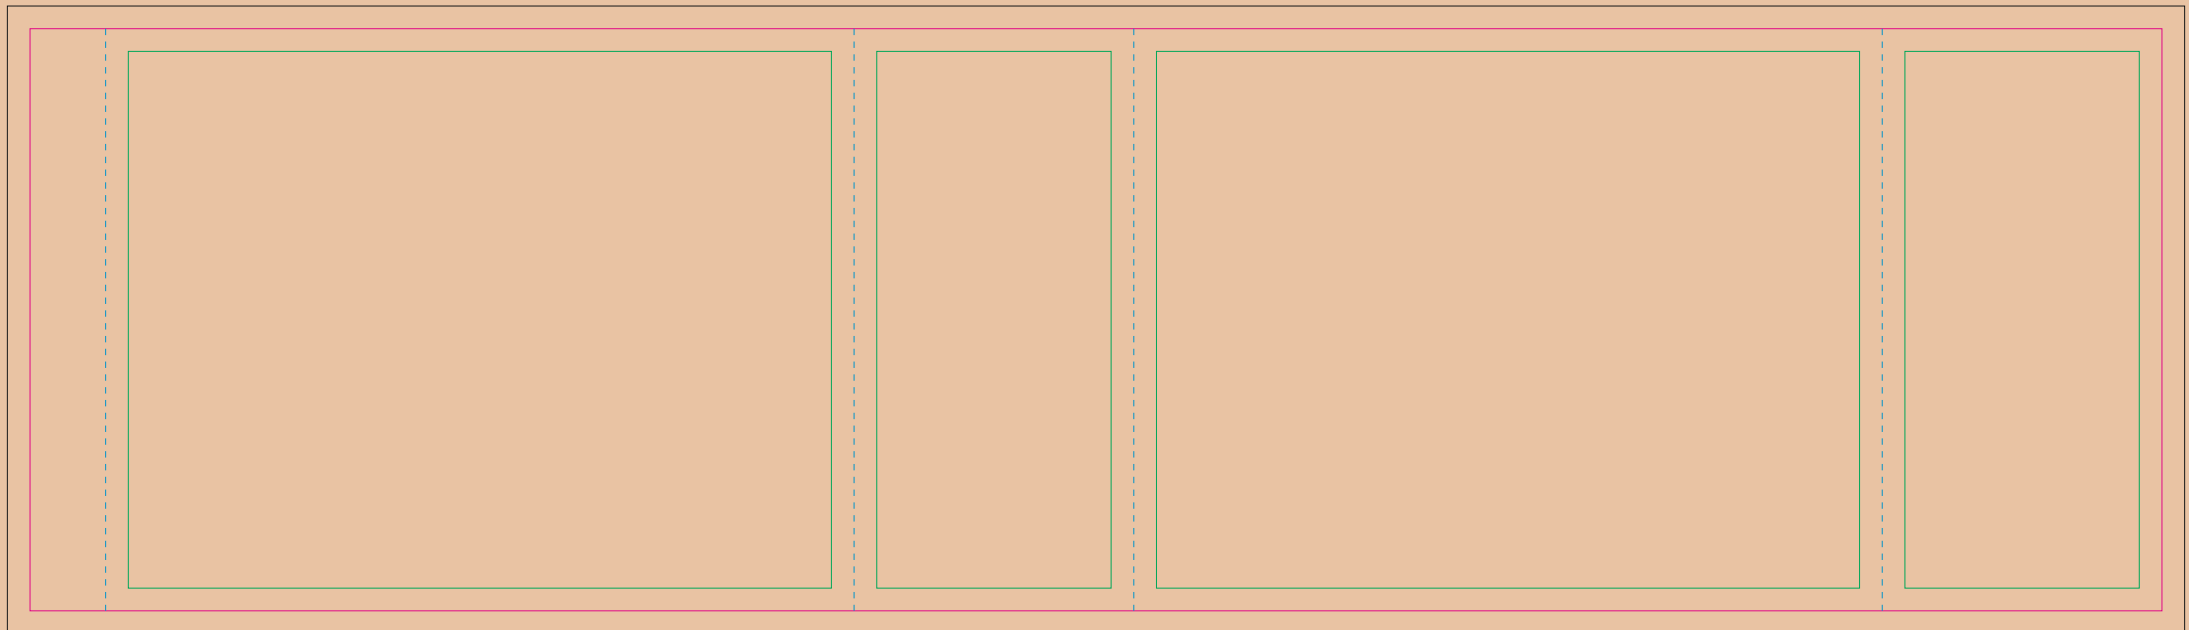

# Kraft paper sleeve

The size of the paper sleeve is for reference only as product packaging size may vary.

BACK

FRONT

- Margin
- Edge of product
- Bleed limit 3-3 mm (background must fill it)
- - - - Fold line

resolution: min. 300 DPI  
colours: CMYK  
formats: TIFF, PDF, EPS, AI, CDR

The green line indicates the area all non-background object-texts, logos, etc.  
The pink outline the maximum size of graphic visible on the product.  
The black line indicates the size of the required graphics including bleed.  
The blue line indicates the folding.