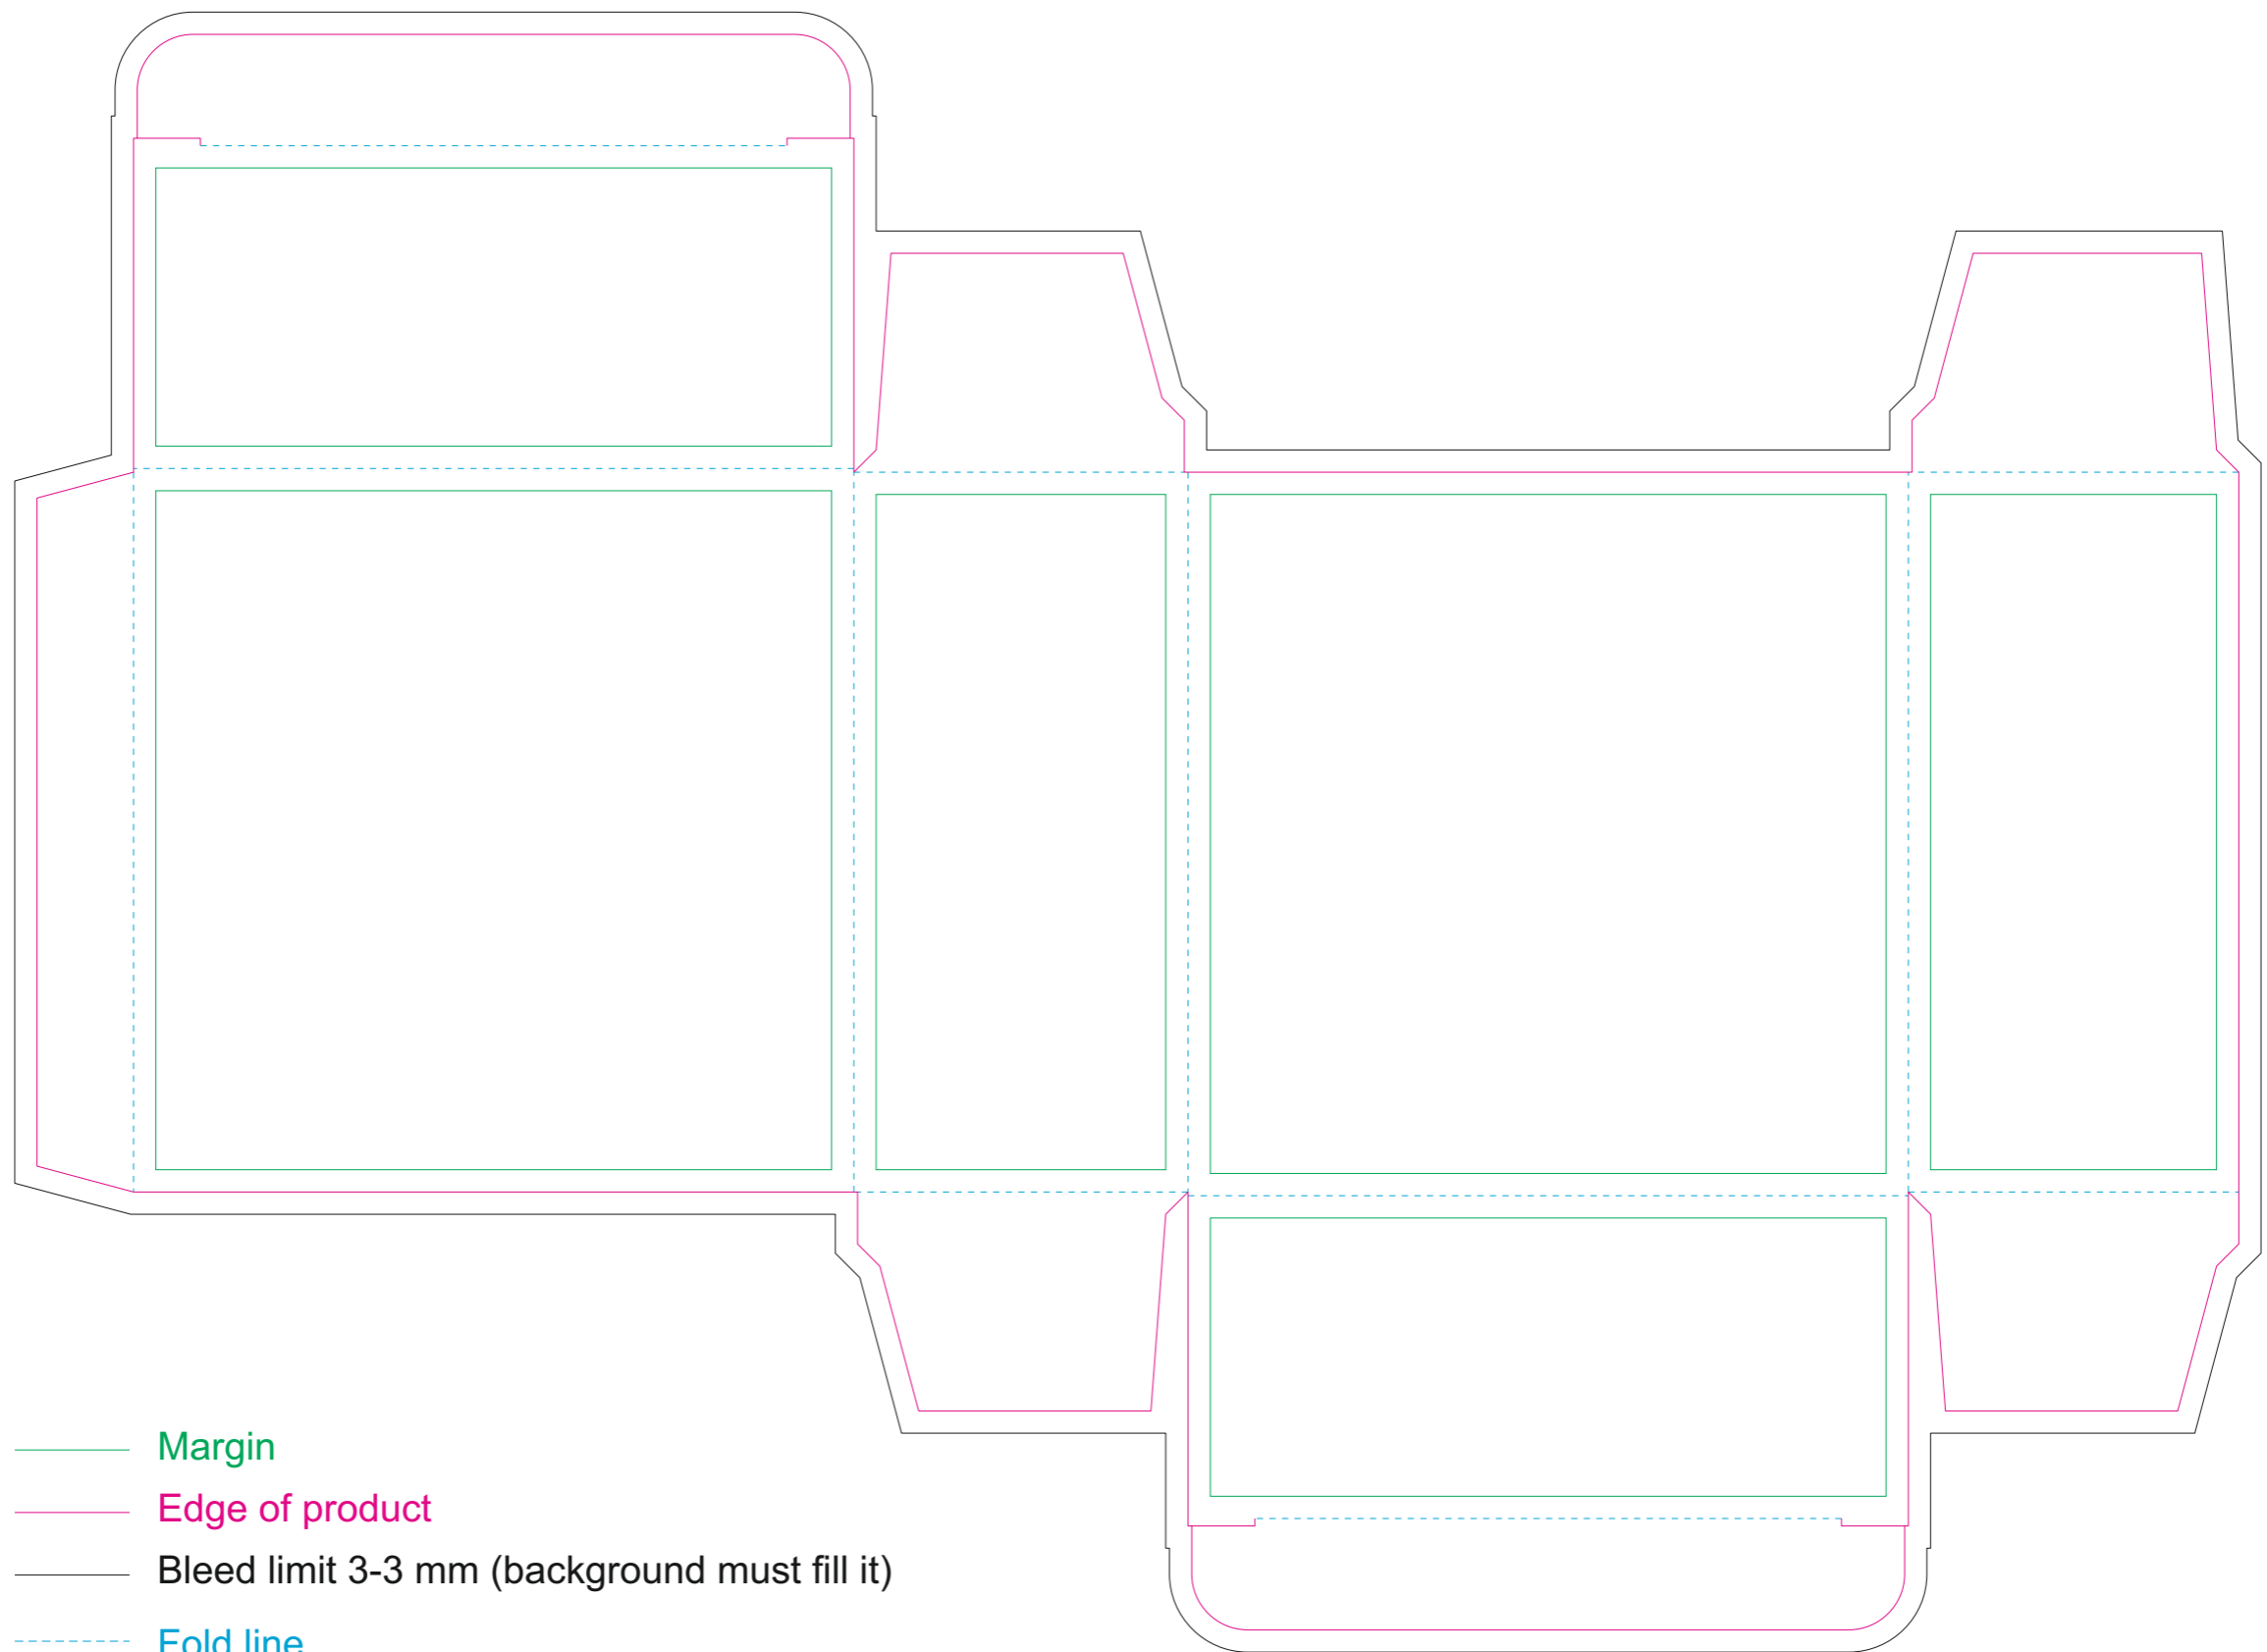

# Paperboard box

resolution: min. 300 DPI  
colours: CMYK  
formats: TIFF, PDF, EPS, AI, CDR

The green line indicates the area all non-background object-texts, logos, etc.  
The pink outline the maximum size of graphic visible on the product.  
The black line indicates the size of the required graphics including bleed.  
The blue line indicates the folding.