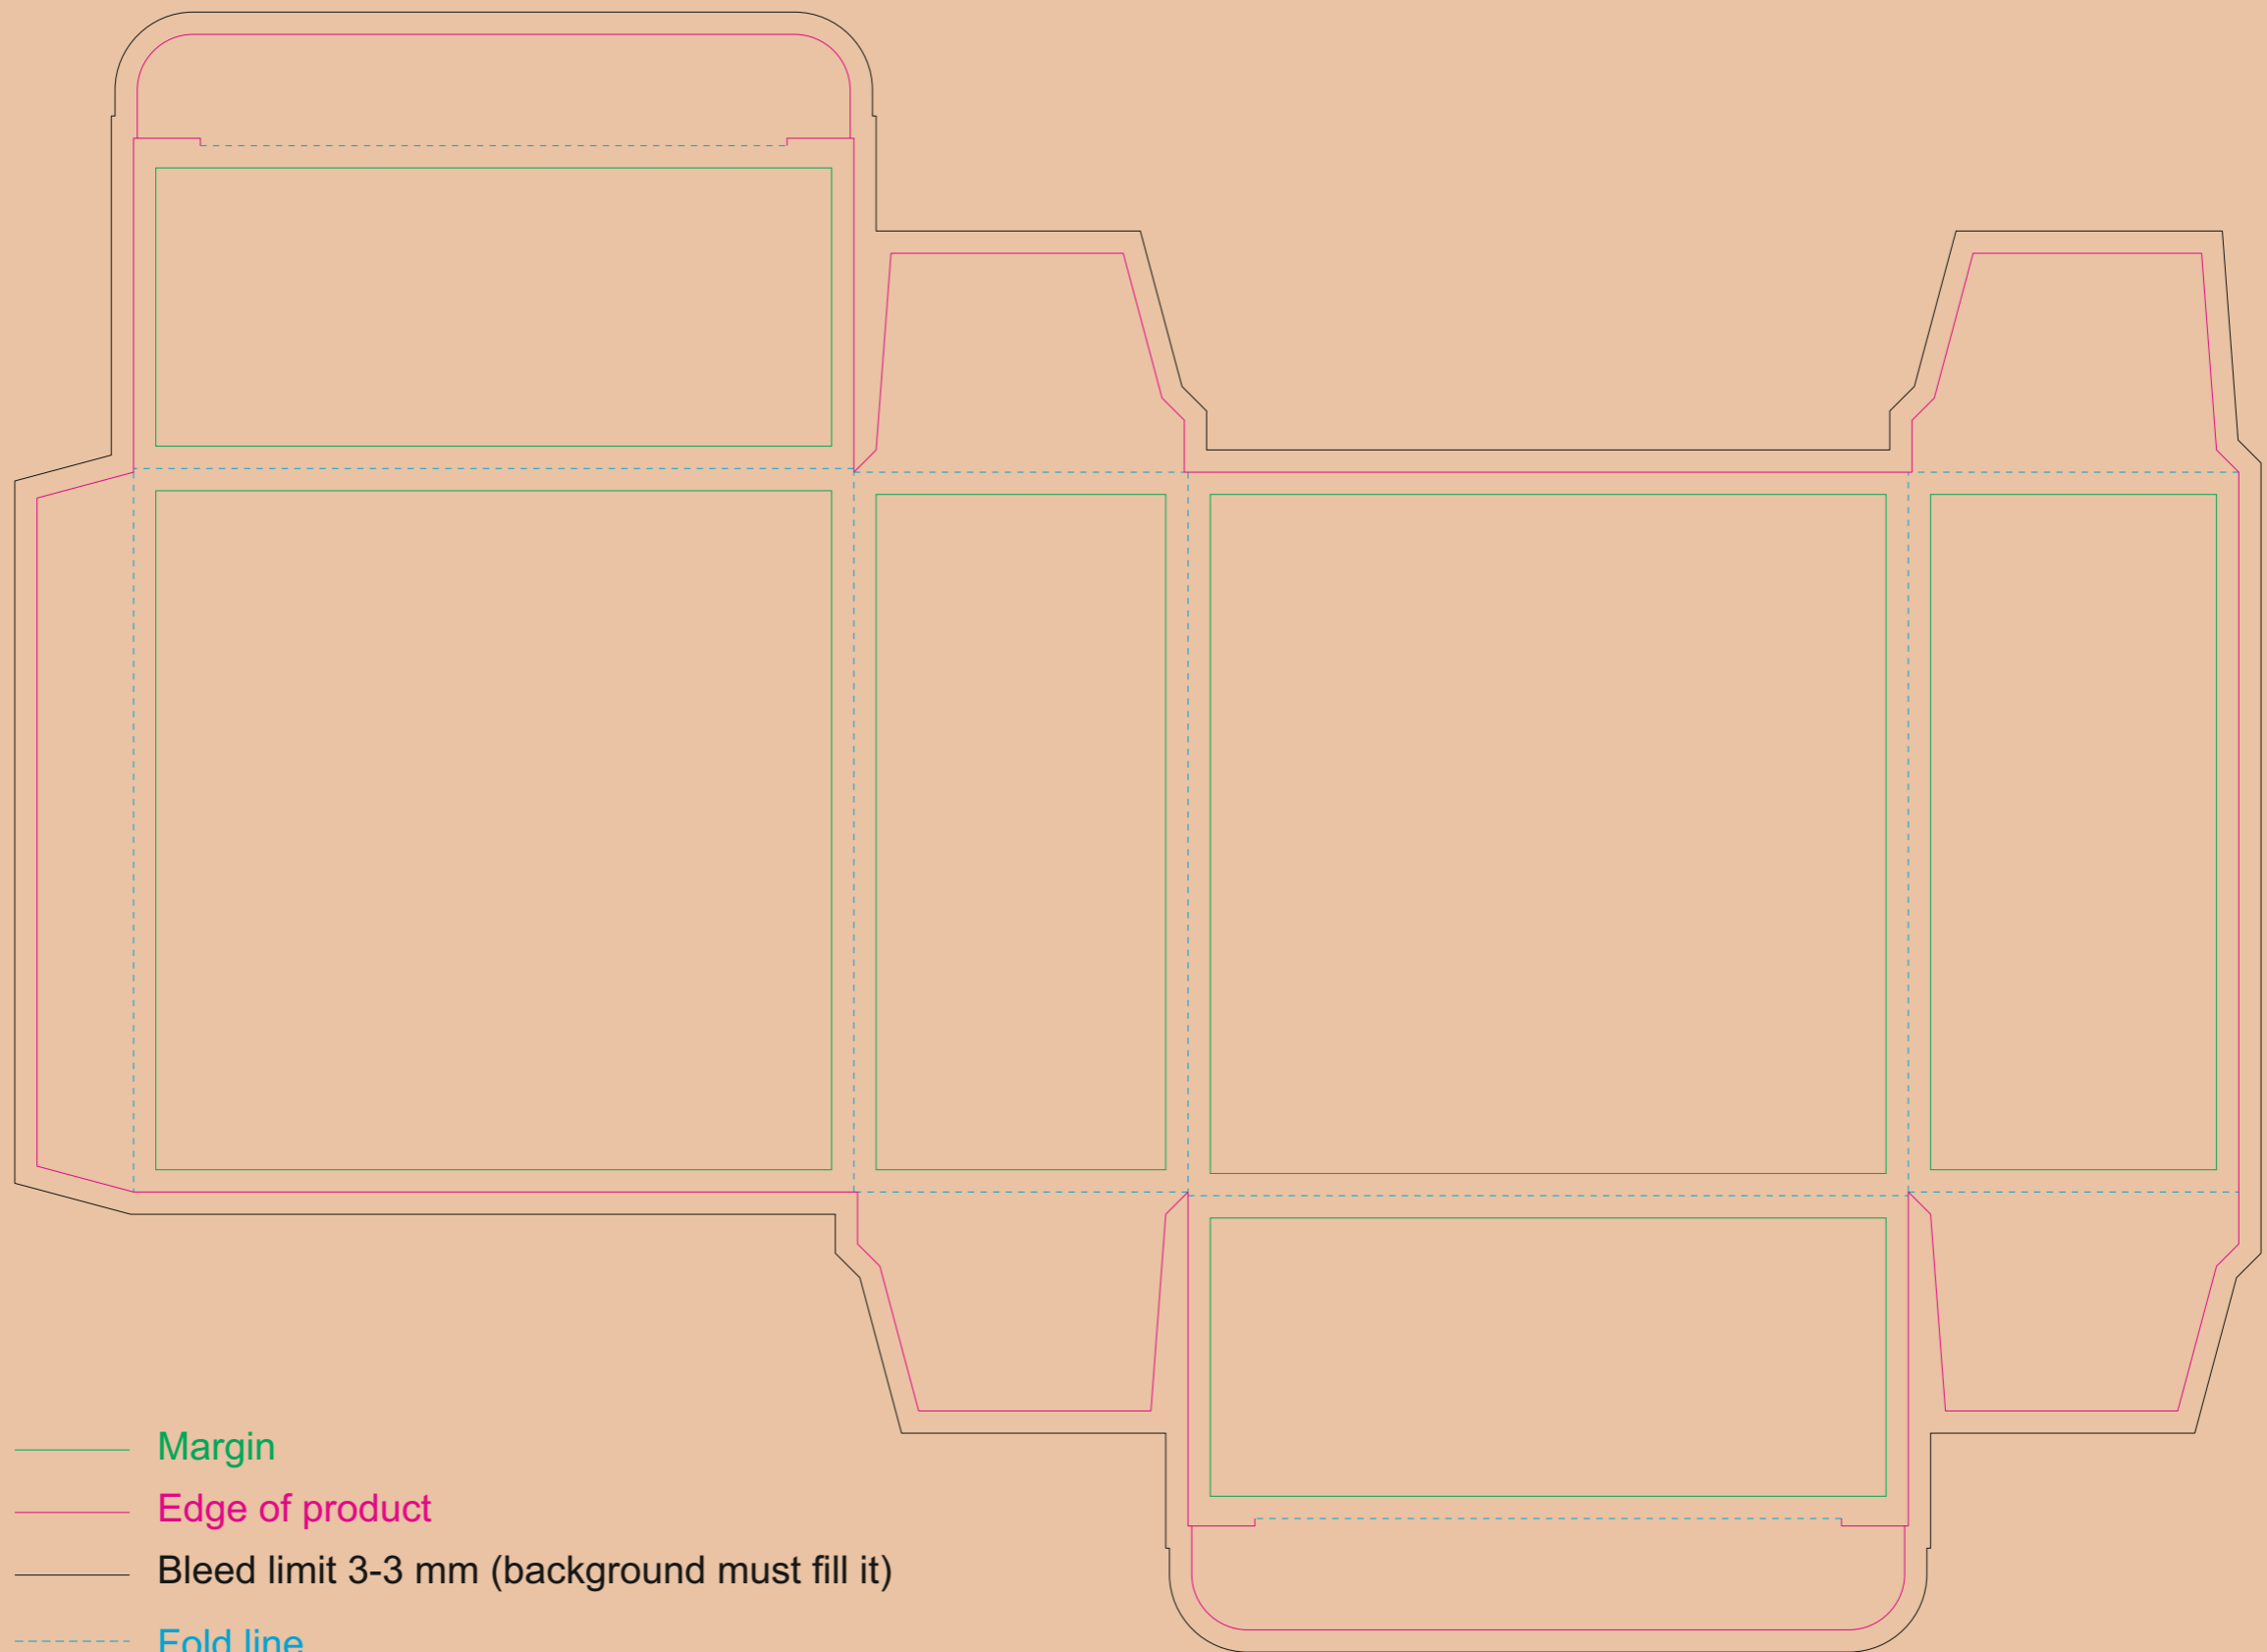

# Kraft Paperboard box

resolution: min. 300 DPI  
colours: CMYK  
formats: TIFF, PDF, EPS, AI, CDR

The green line indicates the area all non-background object-texts, logos, etc.  
The pink outline the maximum size of graphic visible on the product.  
The black line indicates the size of the required graphics including bleed.  
The blue line indicates the folding.