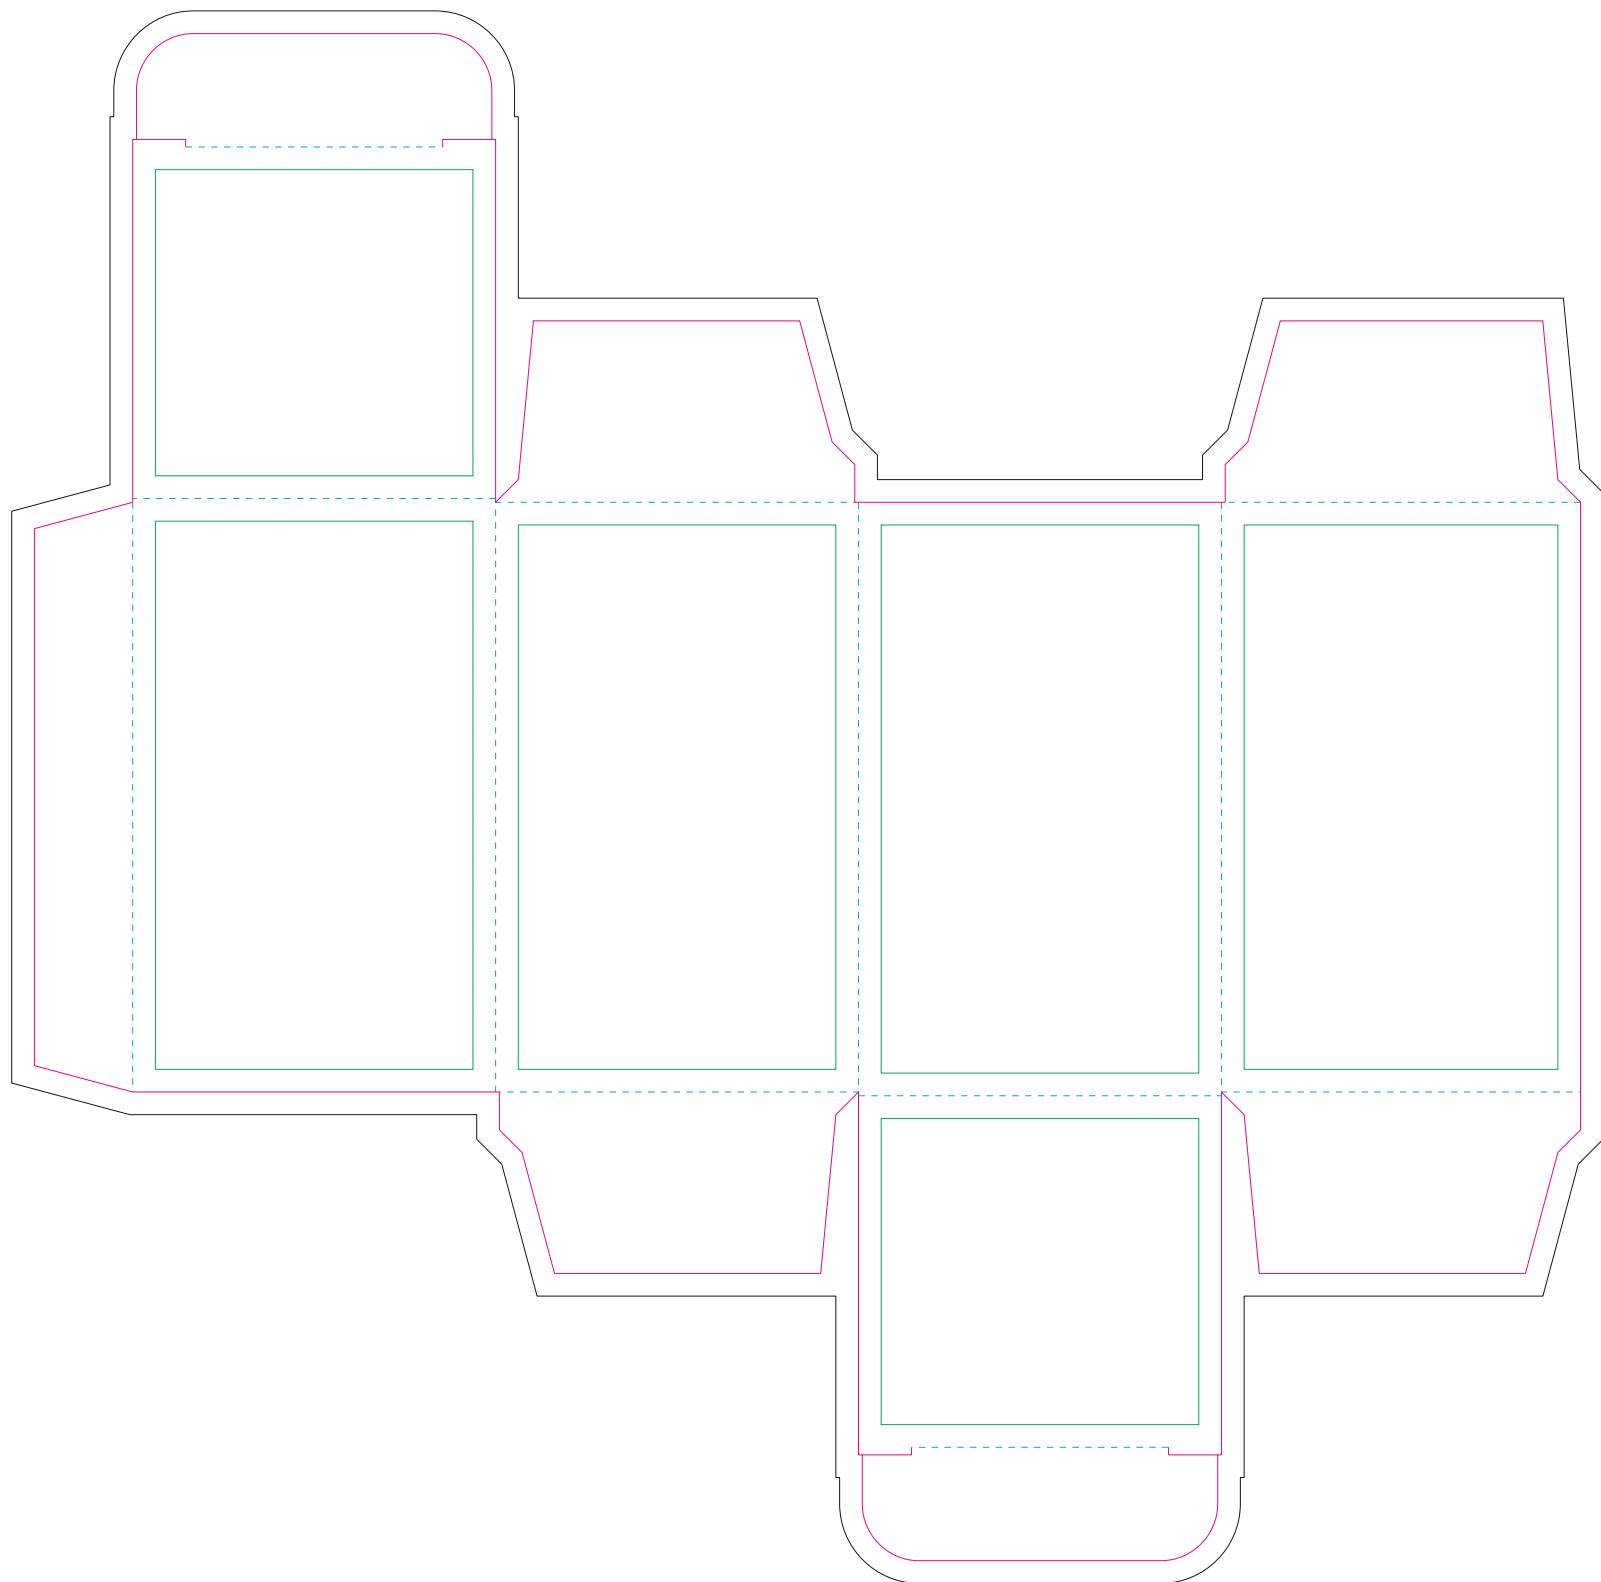

Paperboard box

- Margin
- Edge of product
- Bleed limit 3-3 mm (background must fill it)
- - - - - Fold line

resolution: min. 300 DPI
colours: CMYK
formats: TIFF, PDF, EPS, AI, CDR

The green line indicates the area all non-background object-texts, logos, etc.
The pink outline the maximum size of graphic visible on the product.
The black line indicates the size of the required graphics including bleed.
The blue line indicates the folding.