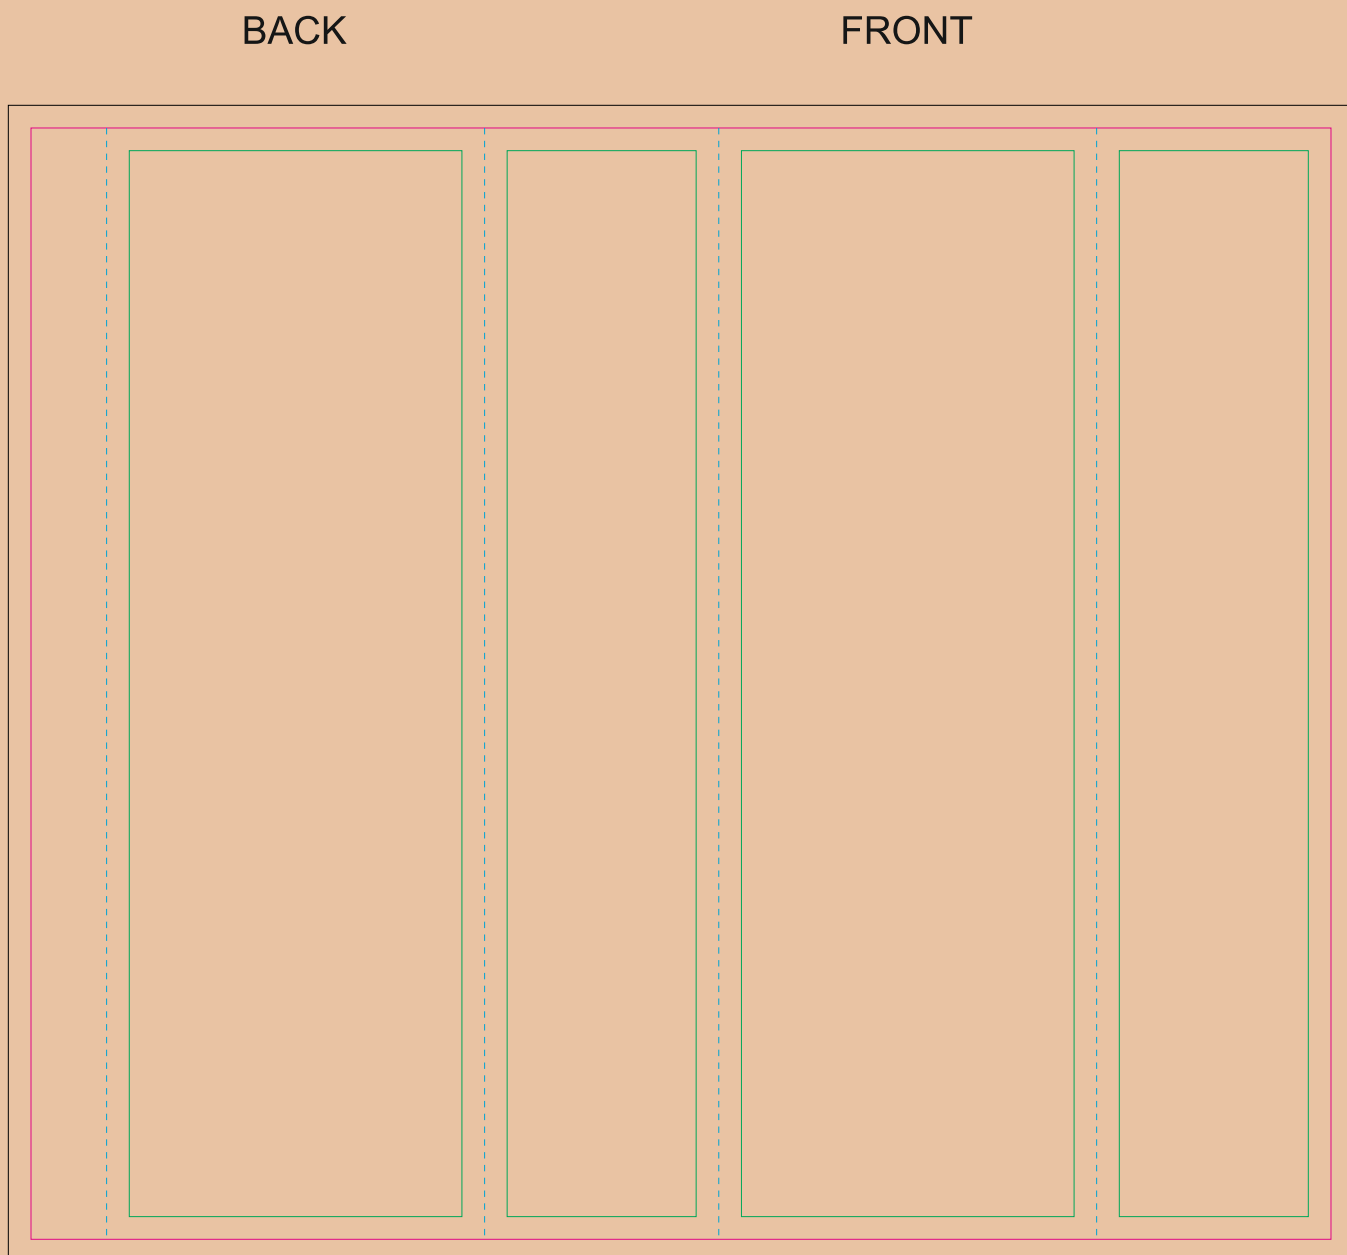

The size of the paper sleeve is for reference only as product packaging size may vary.

## Kraft paper sleeve

- Margin
- Edge of product
- Bleed limit 3-3 mm (background must fill it)
- - - - - Fold line

resolution: min. 300 DPI  
colours: CMYK  
formats: TIFF, PDF, EPS, AI, CDR

The green line indicates the area all non-background object-texts, logos, etc.  
The pink outline the maximum size of graphic visible on the product.  
The black line indicates the size of the required graphics including bleed.  
The blue line indicates the folding.