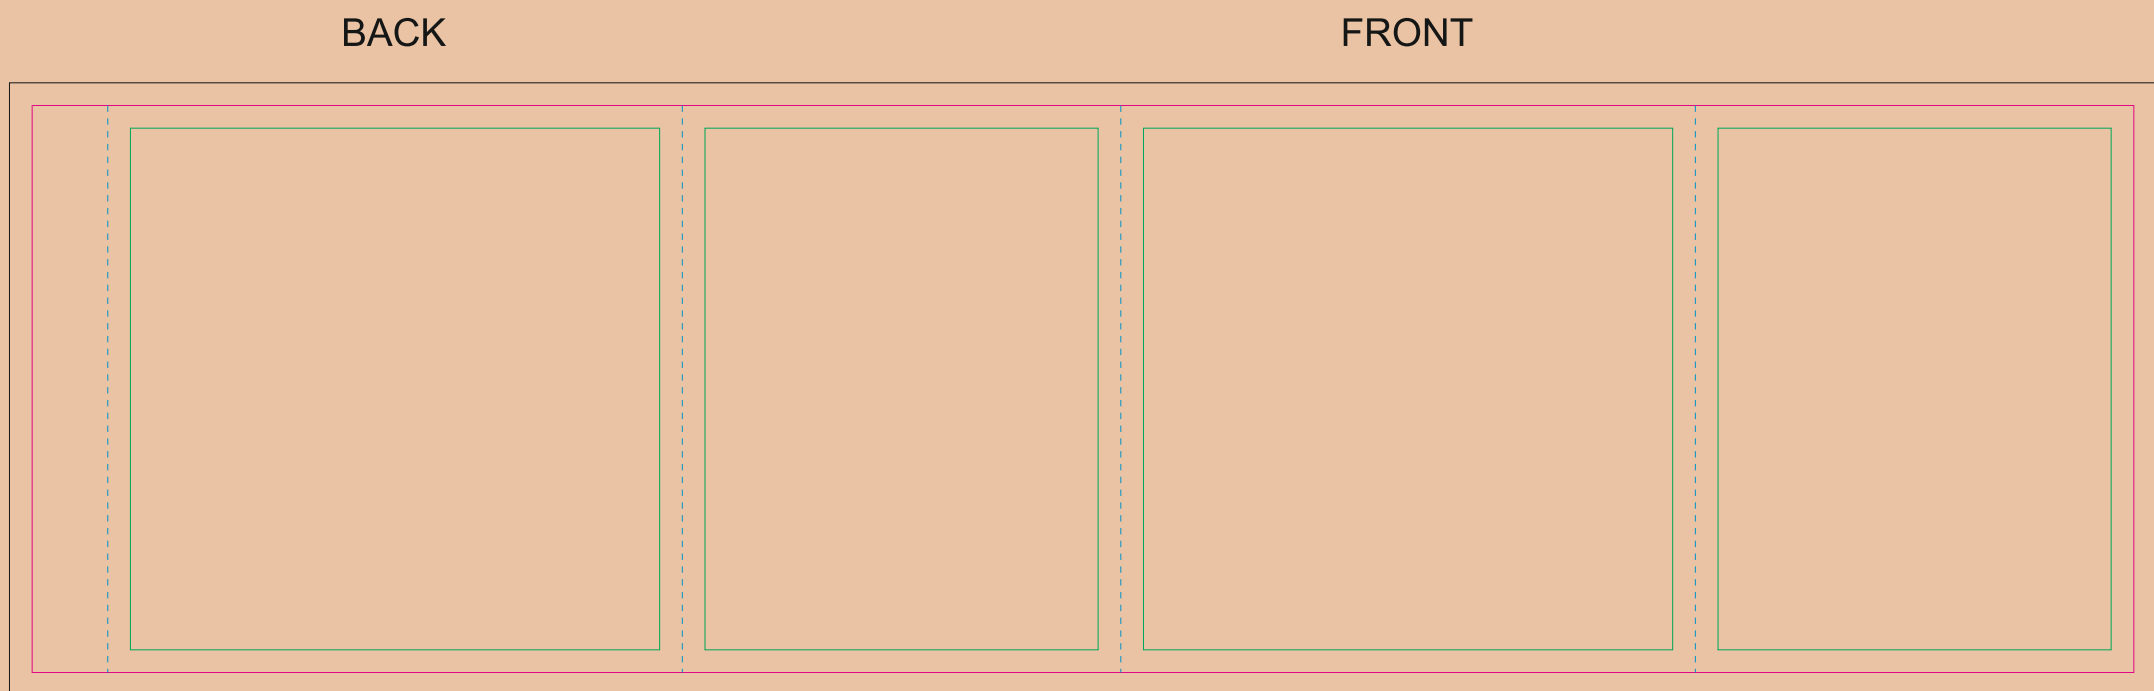

Kraft paper sleeve

The size of the paper sleeve is for reference only as product packaging size may vary.

- Margin
- Edge of product
- Bleed limit 3-3 mm (background must fill it)
- - - - - Fold line

resolution: min. 300 DPI
colours: CMYK
formats: TIFF, PDF, EPS, AI, CDR

The green line indicates the area all non-background object-texts, logos, etc.
The pink outline the maximum size of graphic visible on the product.
The black line indicates the size of the required graphics including bleed.
The blue line indicates the folding.