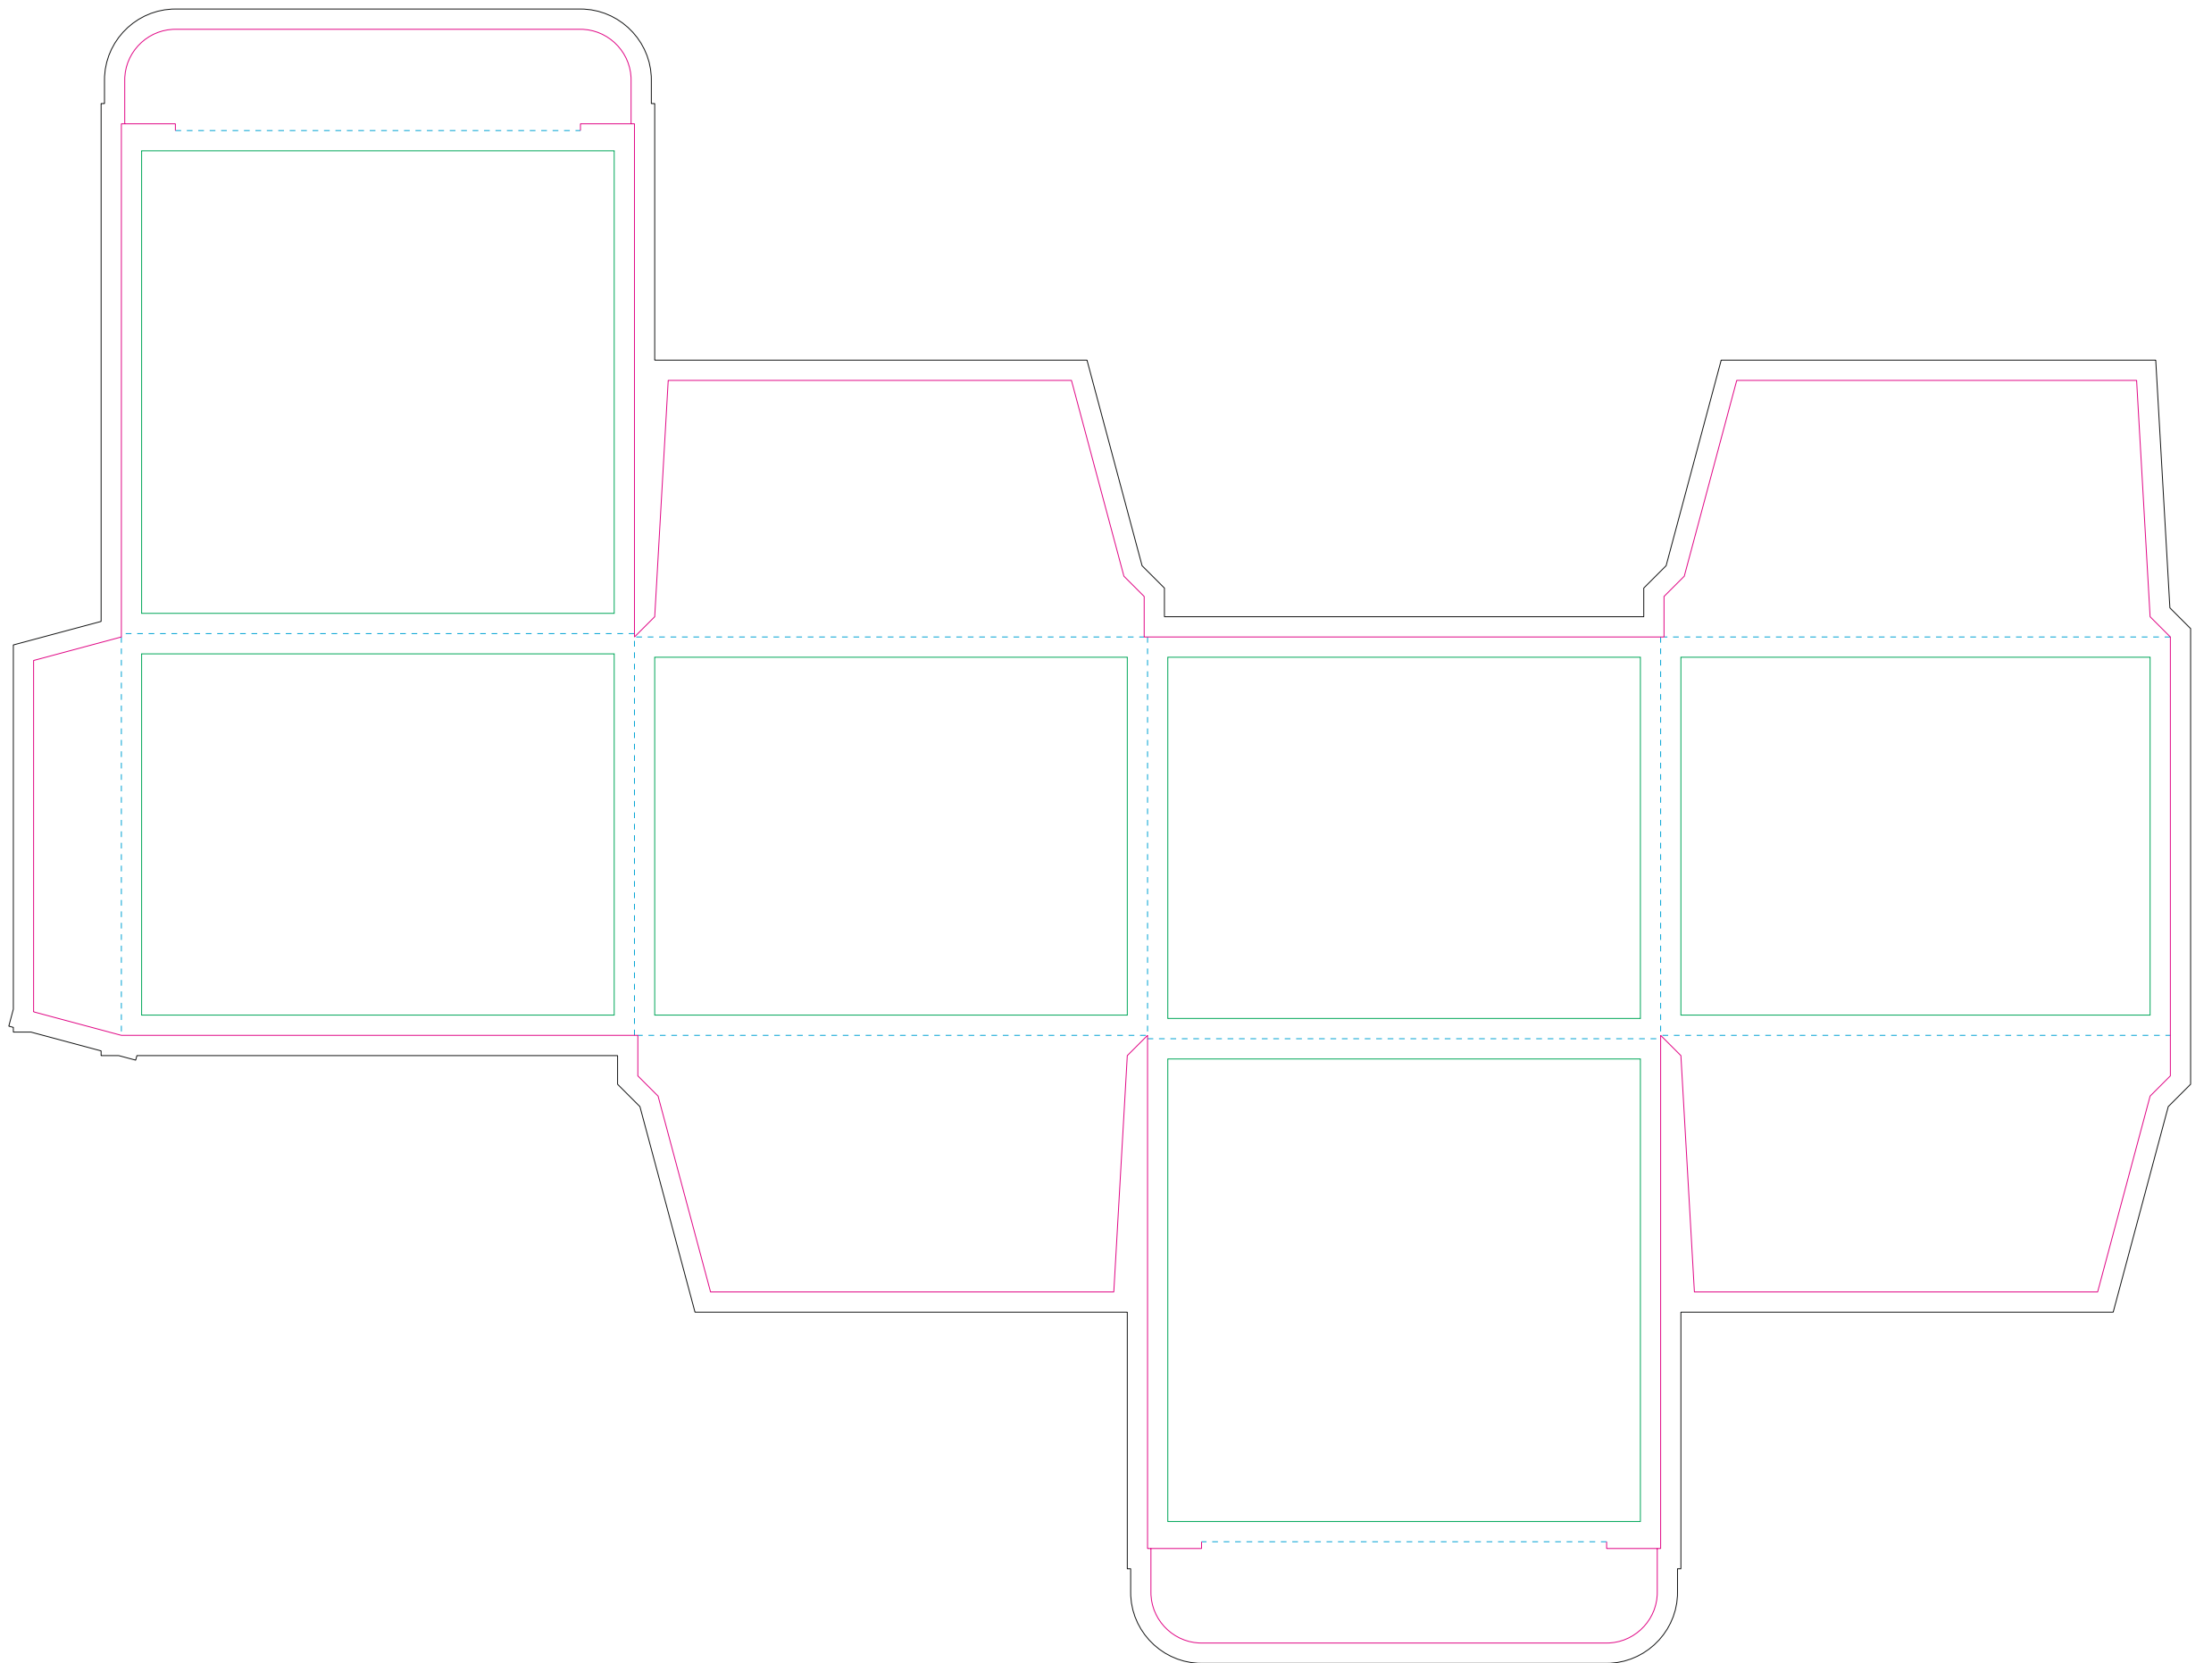

# Paperboard box

- Margin
- Edge of product
- Bleed limit 3-3 mm (background must fill it)
- - - - - Fold line

resolution: min. 300 DPI  
colours: CMYK  
formats: TIFF, PDF, EPS, AI, CDR

The green line indicates the area all non-background object-texts, logos, etc.  
The pink outline the maximum size of graphic visible on the product.  
The black line indicates the size of the required graphics including bleed.  
The blue line indicates the folding.