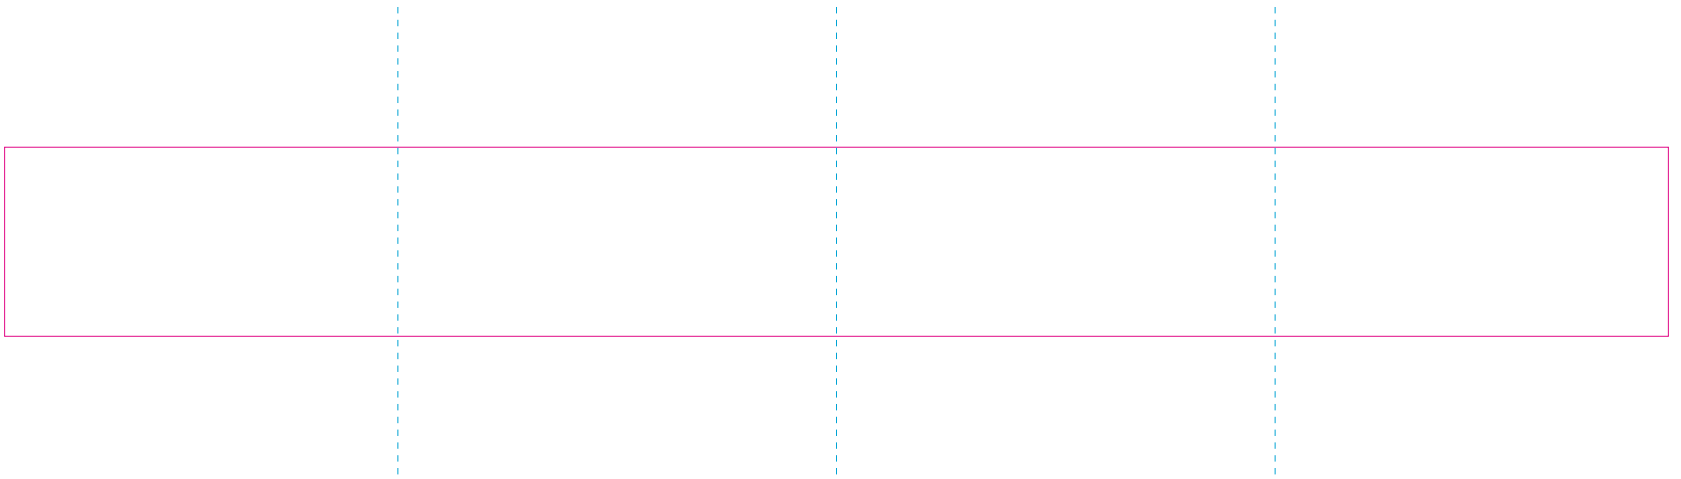

ER2

— Edge of graphics
- - - centerlines

resolution: vector graphics
colours: one color
formats: PDF, EPS, AI, CDR

The pink outline the maximum size of graphic visible on the product.
The blue dash line indicates the center line of the left, right and middle side of object.