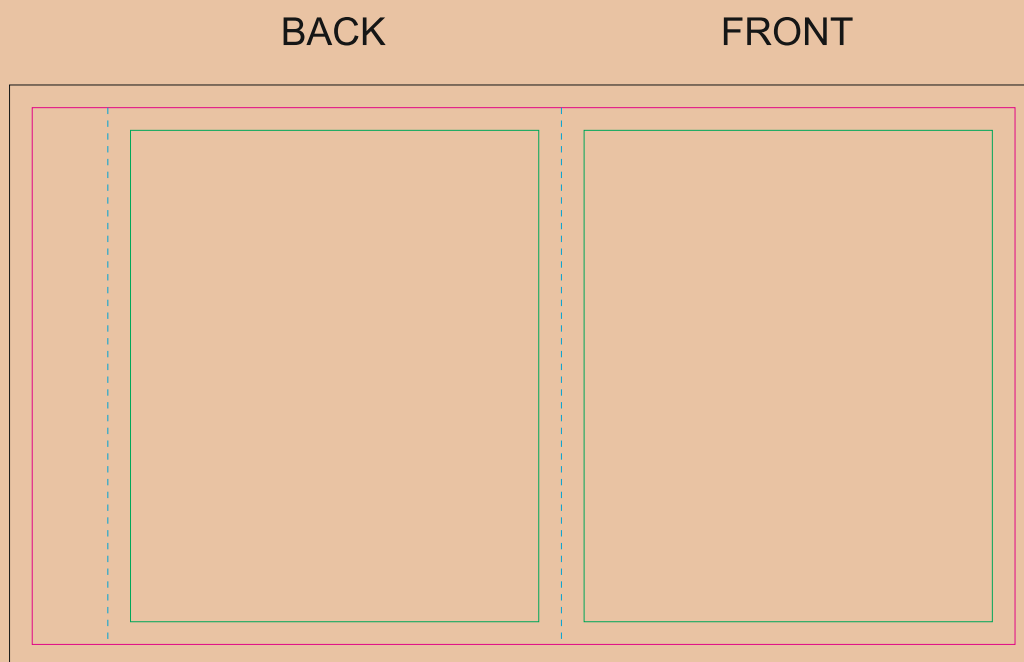

Kraft paper sleeve

The size of the paper sleeve is for reference only as product packaging size may vary.

- Margin
- Edge of product
- Bleed limit 3-3 mm (background must fill it)
- Fold line

resolution: min. 300DPI

colours: CMYK

formats: TIFF, PDF, EPS, AI, CDR

The green line indicates the area all non-background object - texts, logos, etc.

The pink outline the maximum size of graphic visible on the product.

The black line indicates the size of the required graphics including bleed.