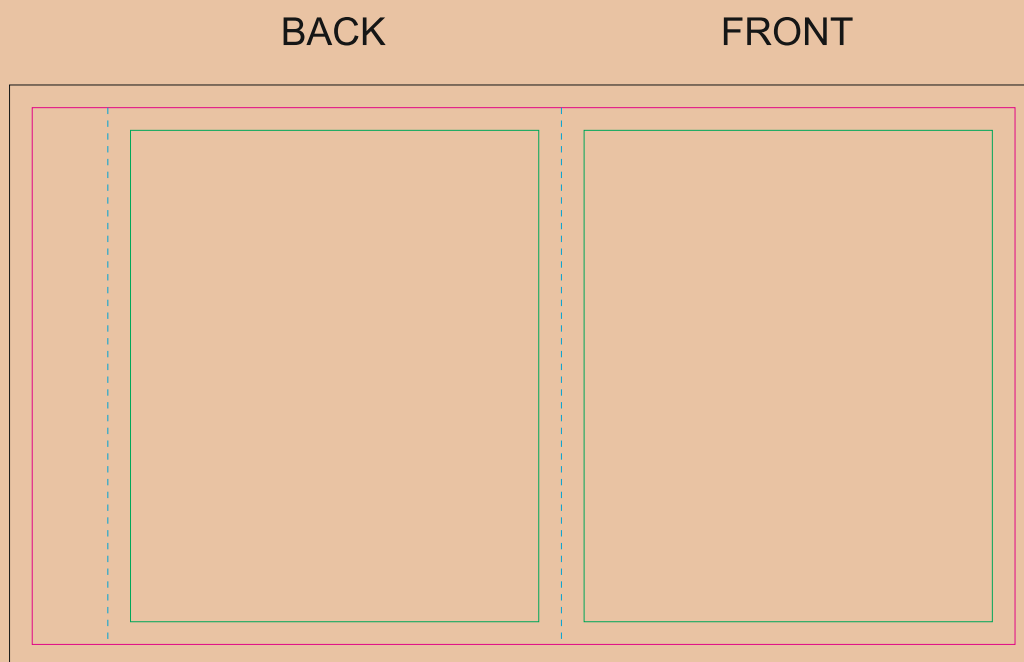

Kraft paper sleeve

The size of the paper sleeve is for reference only as product packaging size may vary.

- Margin
- Edge of product
- Bleed limit 3-3 mm (background must fill it)
- - - - - Fold line

resolution: min. 300DPI

colours: CMYK

formats: TIFF, PDF, EPS, AI, CDR

The green line indicates the area all non-background object - texts, logos, etc.

The pink outline the maximum size of graphic visible on the product.

The black line indicates the size of the required graphics including bleed.