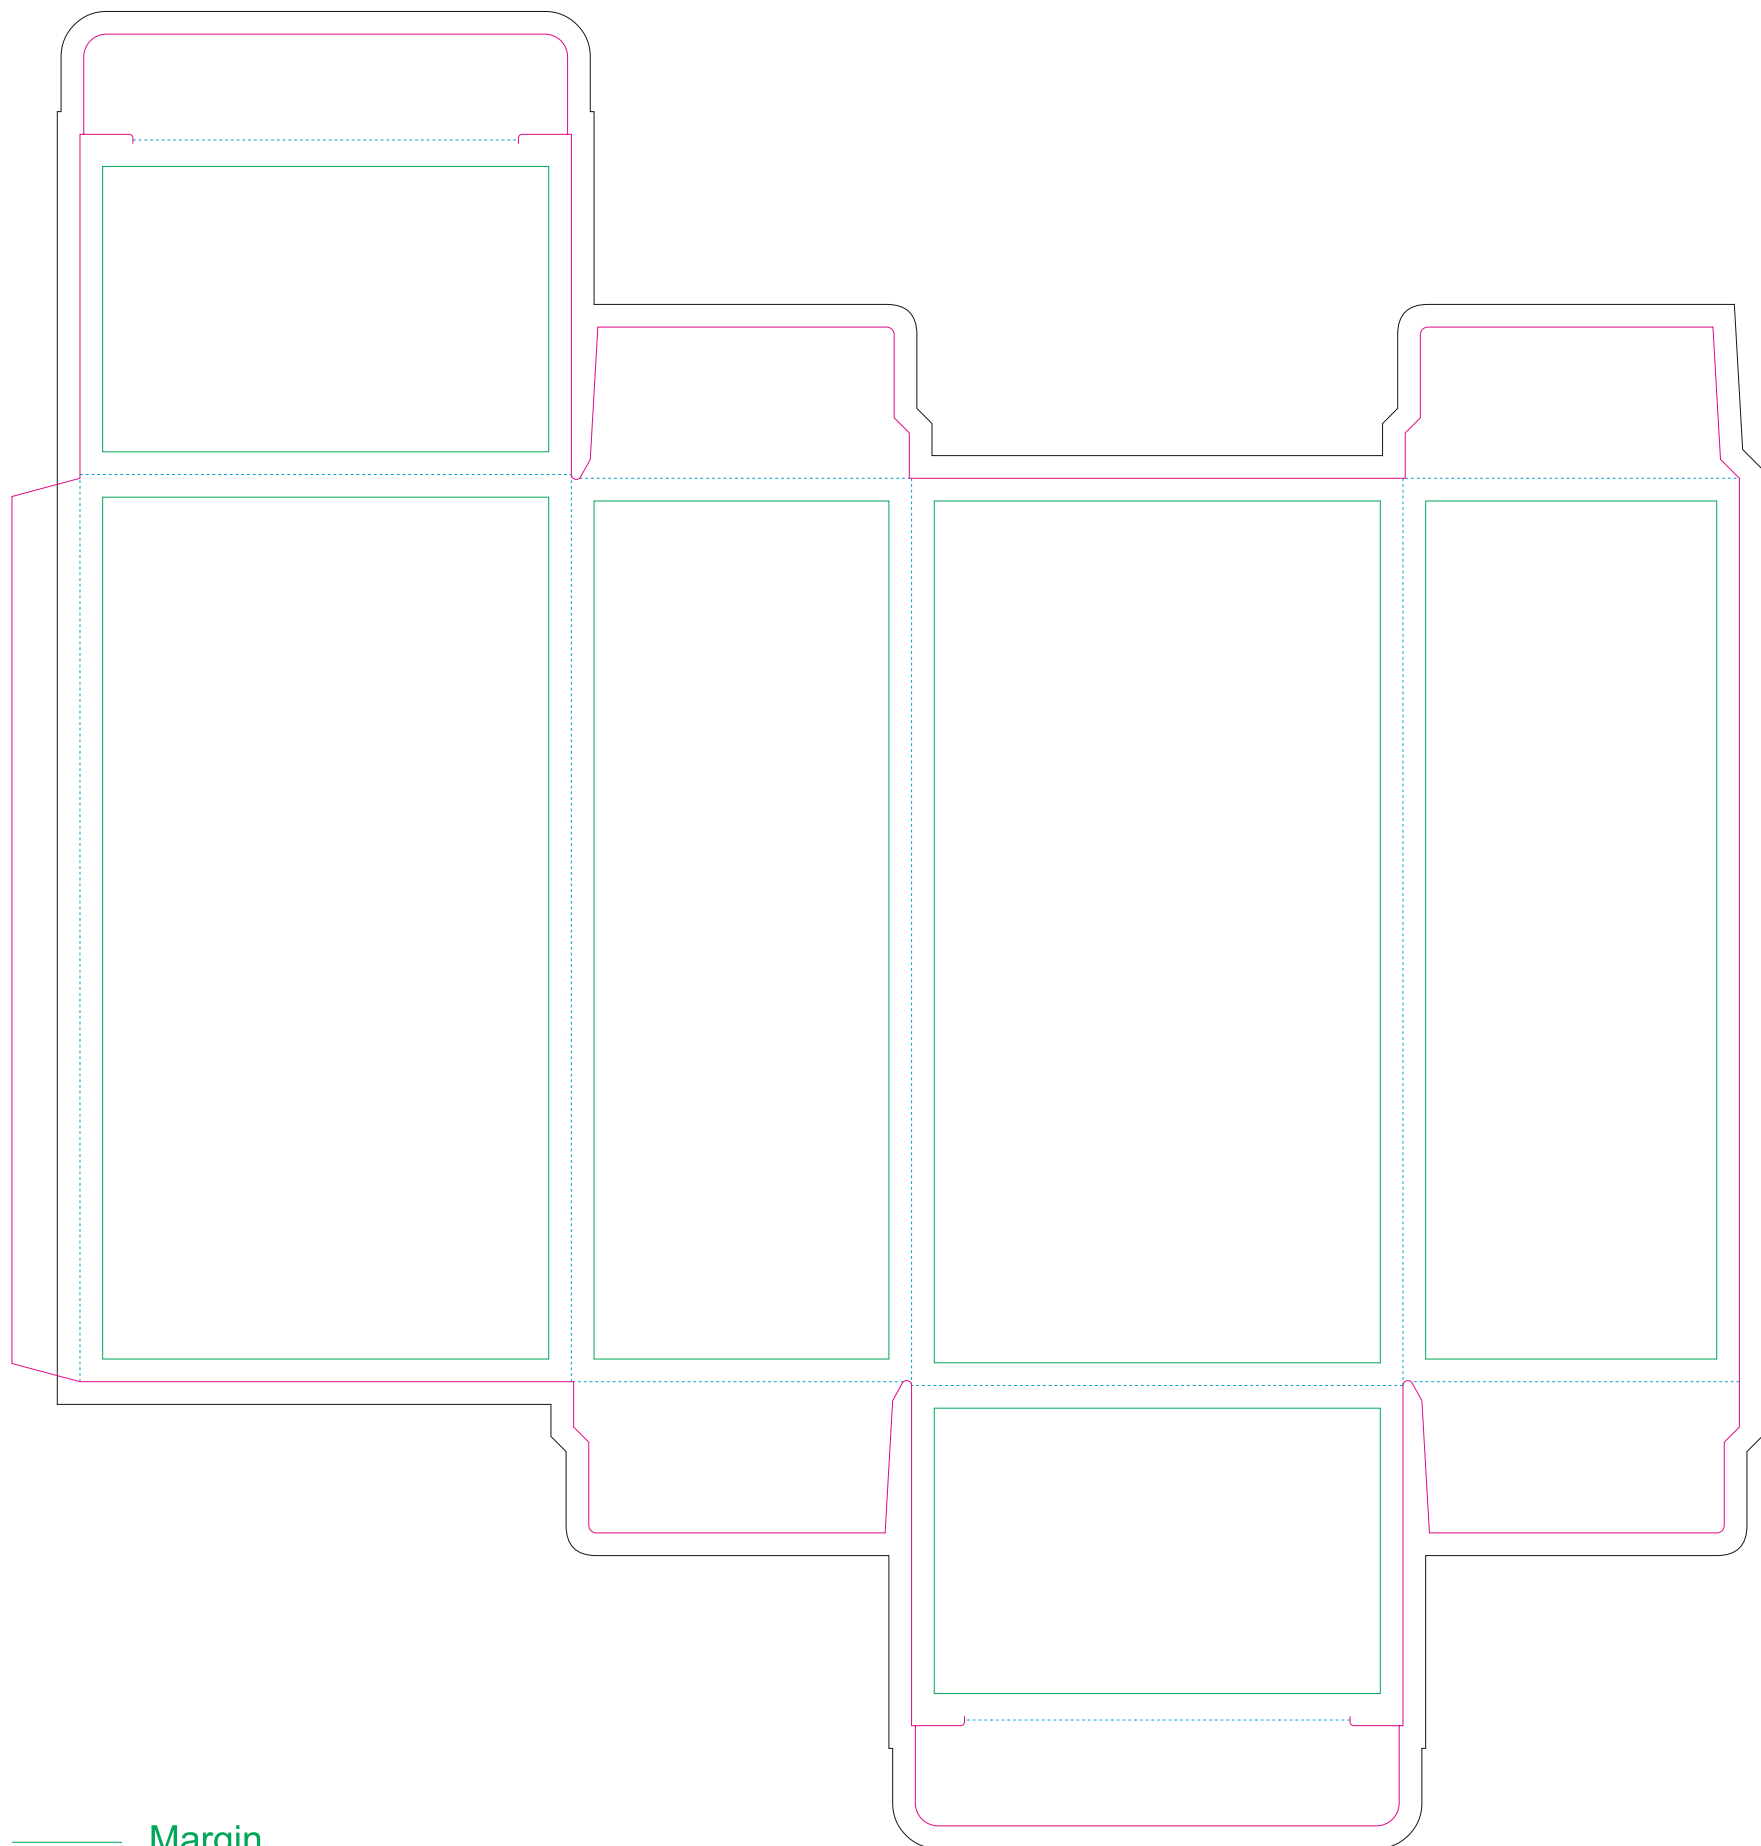

Paperboard box

- Margin
- Edge of product
- Bleed limit 3-3 mm (background must fill it)
- - - - - Fold line

resolution: min. 300 DPI
colours: CMYK
formats: TIFF, PDF, EPS, AI, CDR

The green line indicates the area all non-background object-texts, logos, etc.
The pink outline the maximum size of graphic visible on the product.
The black line indicates the size of the required graphics including bleed.
The blue line indicates the folding.