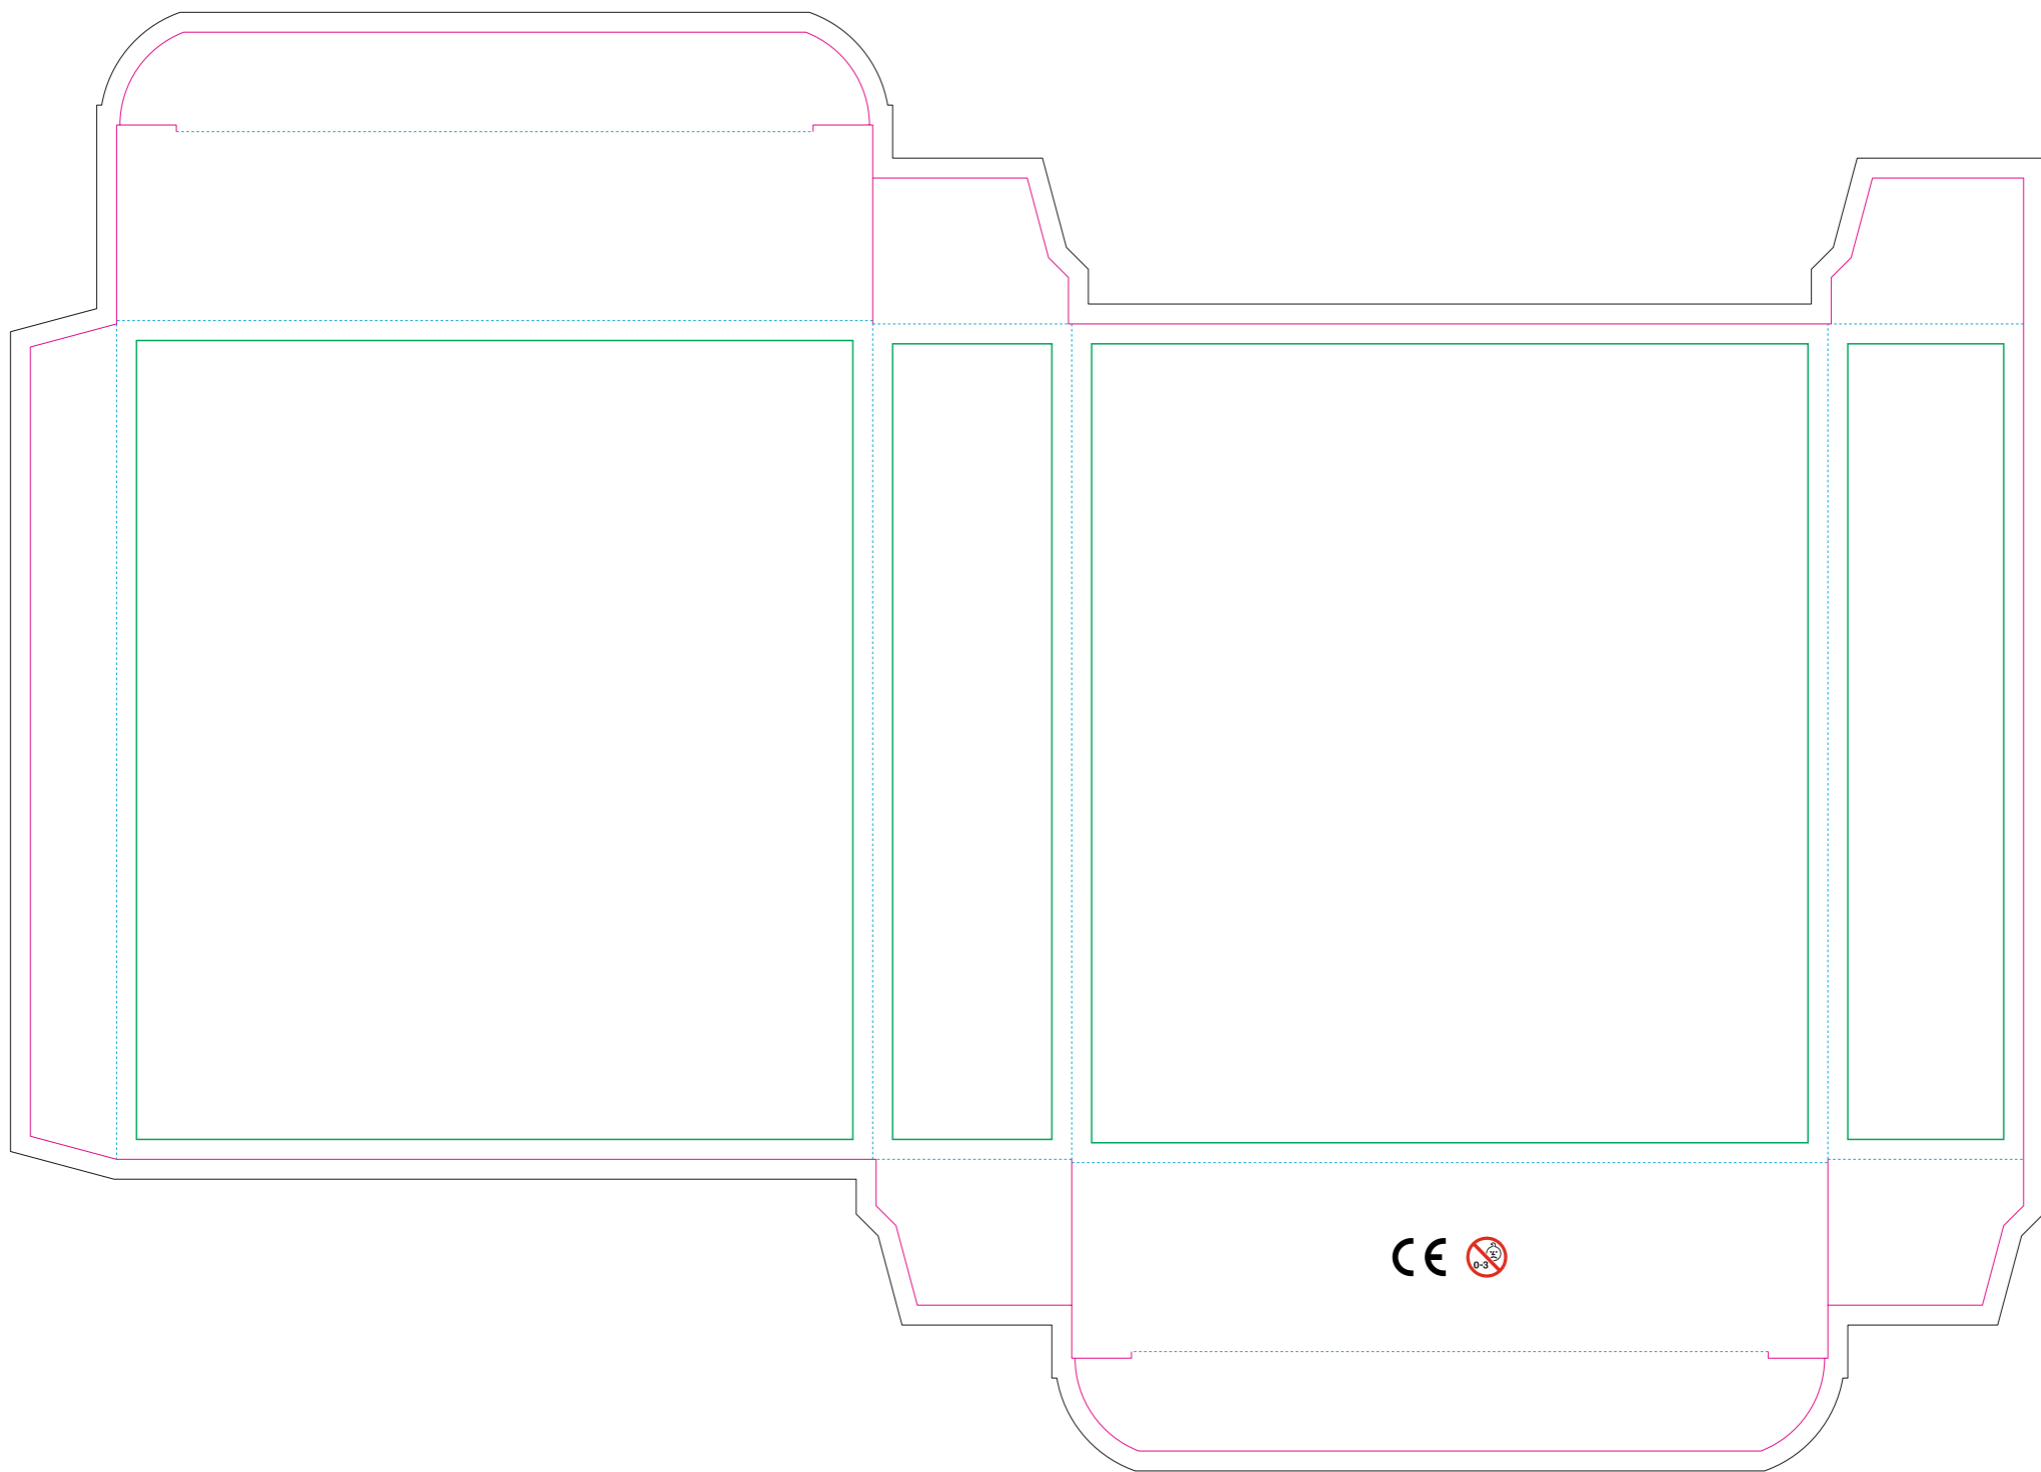

The size of the box is for reference
only as product packaging size may vary.

- Margin
- Edge of product
- Bleed limit 3-3 mm (background must fill it)
- - - - - Fold line

resolution: min. 300DPI
colours: CMYK
formats: TIFF, PDF, EPS, AI, CDR

The green line indicates the area all non-background object - texts, logos, etc.
The pink outline the maximum size of graphic visible on the product.
The black line indicates the size of the required graphics including bleed.
The blue line indicates the folding.