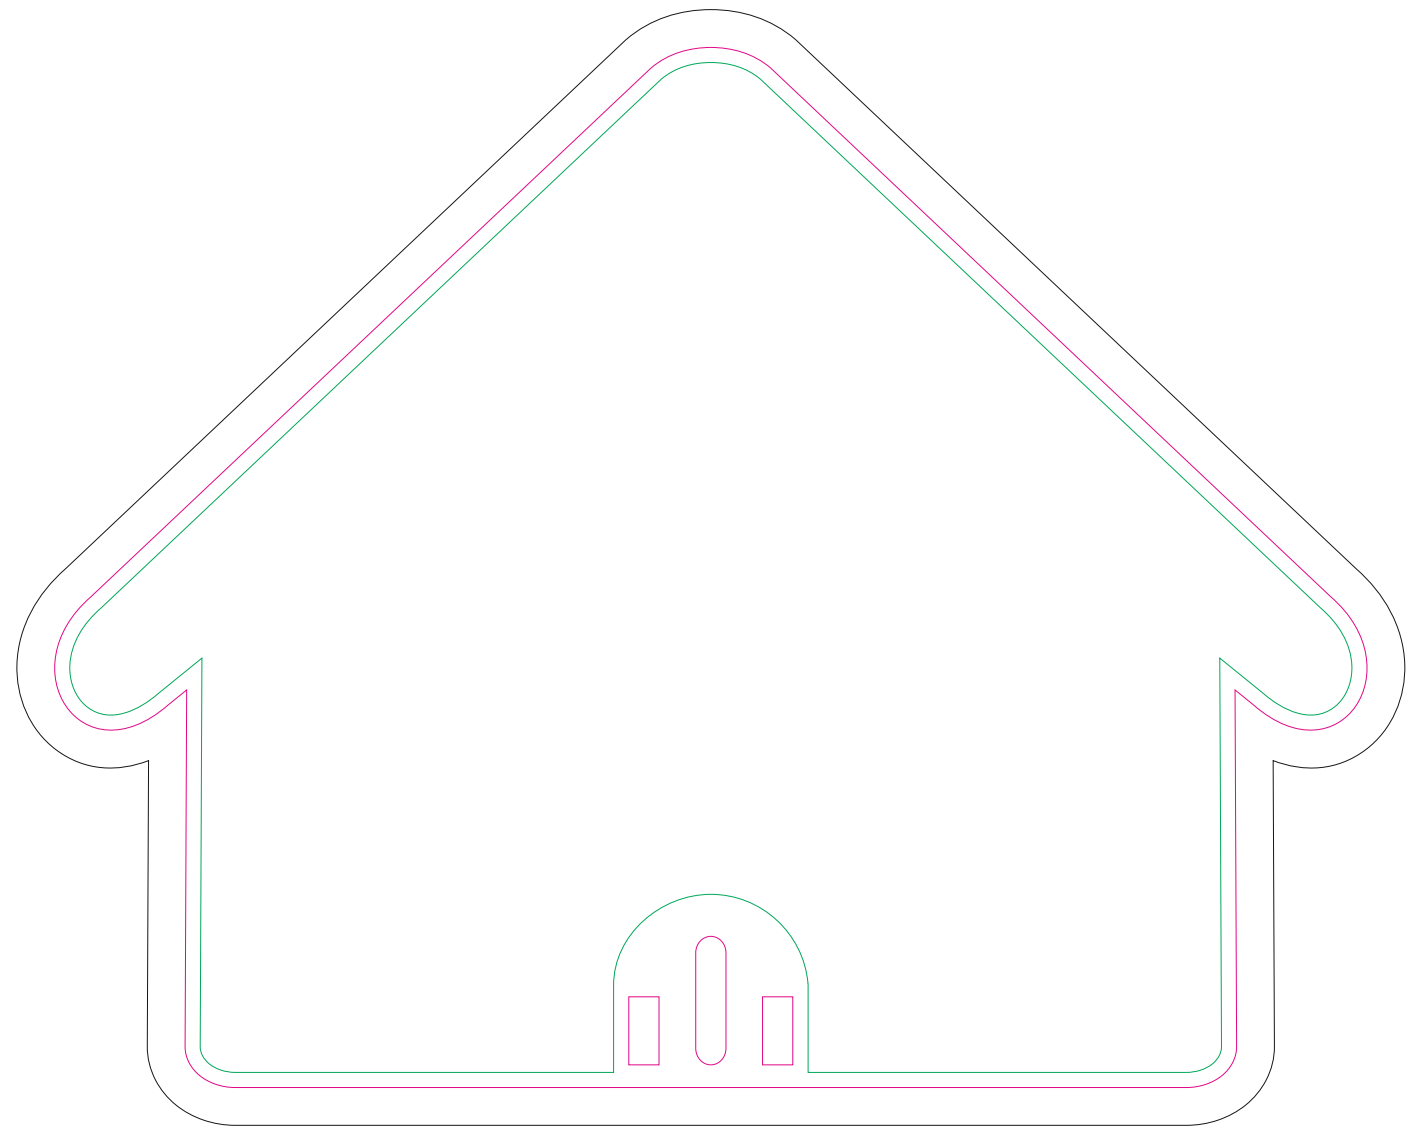

FRONT

BACK

resolution: min. 300 DPI
colours: CMYK
formats: TIFF, PDF, EPS, AI, CDR

- Margin
- Edge of product
- Bleed limit 5-5 mm (background must fill it)

The green line indicates the area all non-background object-texts, logos, etc.
The pink outline the maximum size of graphic visible on the product.
The black line indicates the size of the required graphics including bleed.