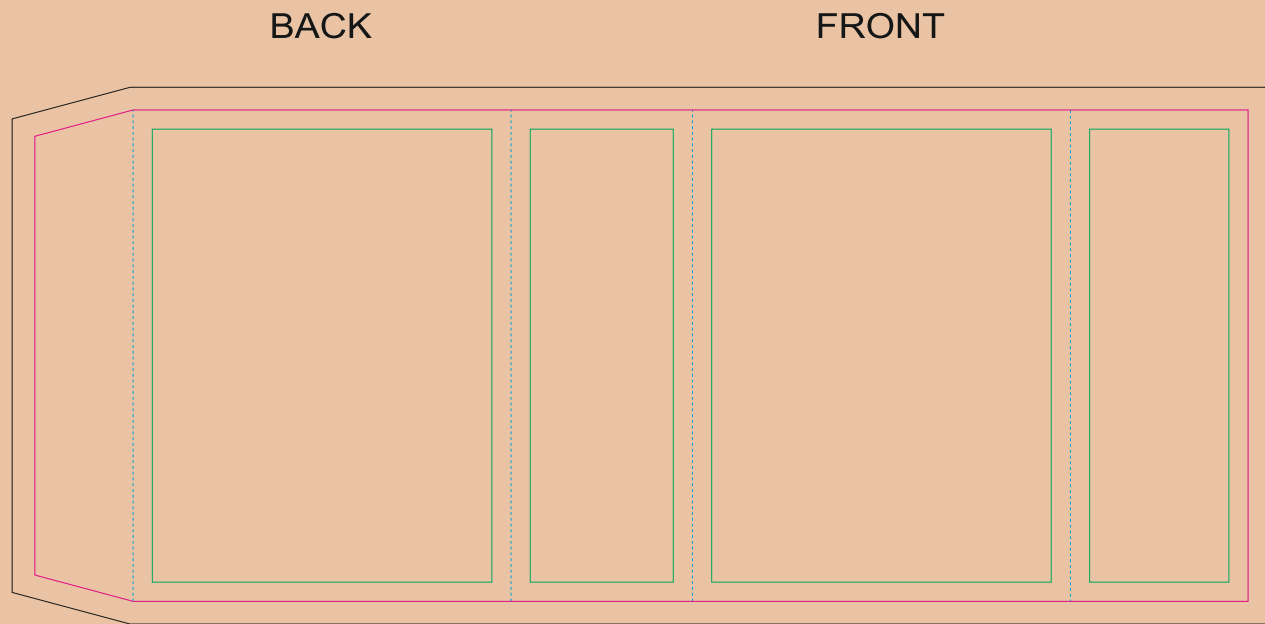

Kraft paper sleeve

The size of the paper sleeve is for reference only as product packaging size may vary.

- Margin
- Edge of product
- Bleed limit 3-3 mm (background must fill it)
- - - - - Fold line

resolution: min. 300 DPI
colours: CMYK
formats: TIFF, PDF, EPS, AI, CDR

The green line indicates the area all non-background object-texts, logos, etc.
The pink outline the maximum size of graphic visible on the product.
The black line indicates the size of the required graphics including bleed.
The blue line indicates the folding.