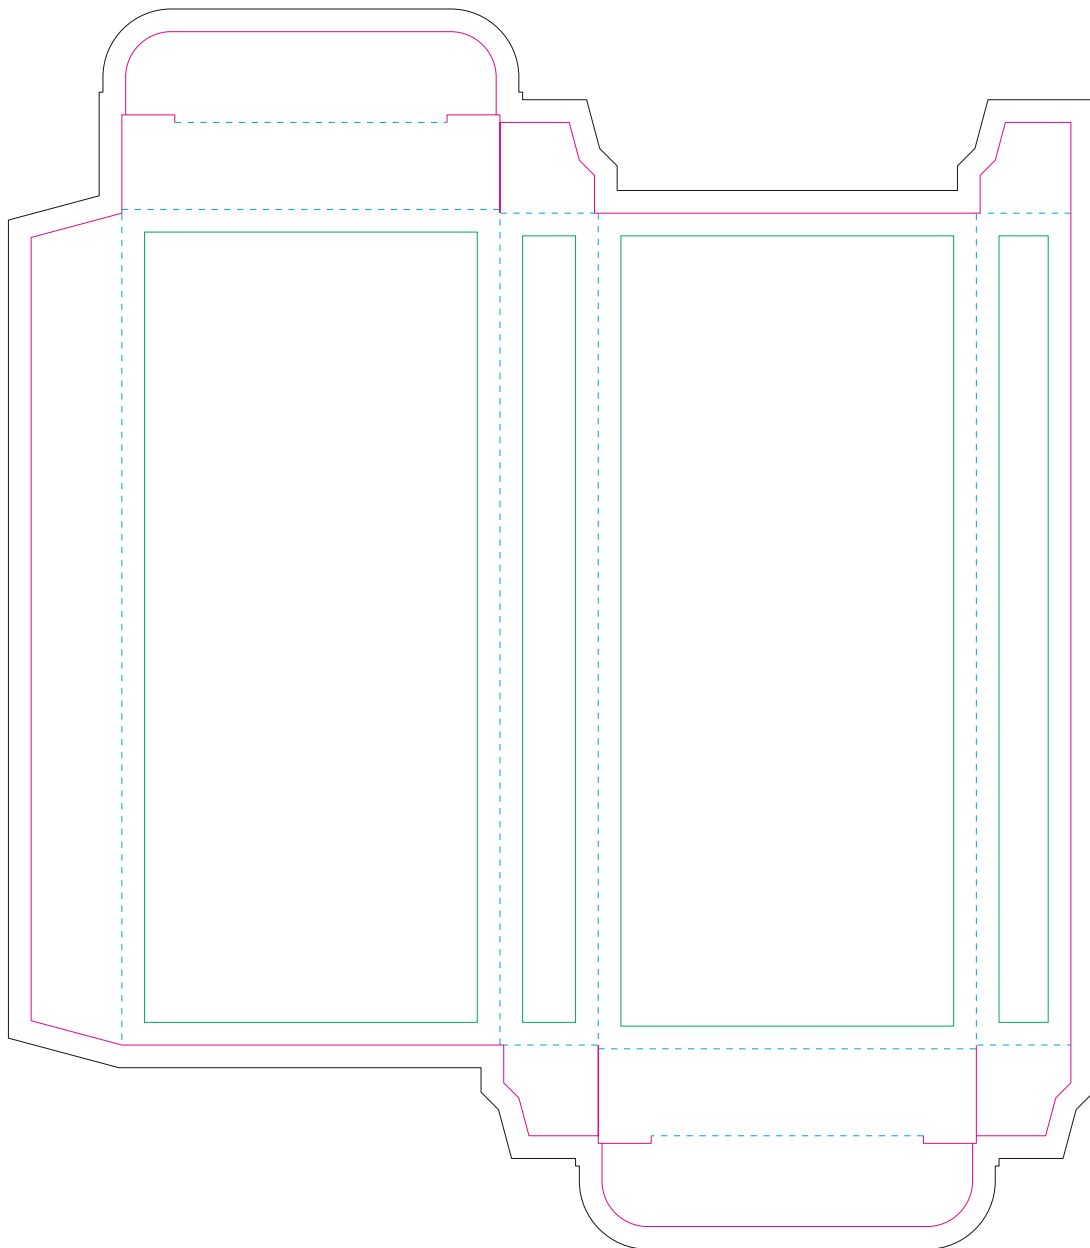

Paperboard box

- Margin
- Edge of product
- Bleed limit 3-3 mm (background must fill it)
- - - - - Fold line

resolution: min. 300 DPI
colours: CMYK
formats: TIFF, PDF, EPS, AI, CDR

The green line indicates the area all non-background object-texts, logos, etc.
The pink outline the maximum size of graphic visible on the product.
The black line indicates the size of the required graphics including bleed.
The blue line indicates the folding.

Kraft paperboard box

- Margin
- Edge of product
- Bleed limit 3-3 mm (background must fill it)
- - - - - Fold line

resolution: min. 300 DPI
colours: CMYK
formats: TIFF, PDF, EPS, AI, CDR

The green line indicates the area all non-background object-texts, logos, etc.
The pink outline the maximum size of graphic visible on the product.
The black line indicates the size of the required graphics including bleed.
The blue line indicates the folding.

The size of the paper sleeve is for reference only as product packaging size may vary.

Paper Sleeve

- Margin
- Edge of product
- Bleed limit 3-3 mm (background must fill it)
- - - - - Fold line

resolution: min. 300 DPI
colours: CMYK
formats: TIFF, PDF, EPS, AI, CDR

The green line indicates the area all non-background object-texts, logos, etc.
The pink outline the maximum size of graphic visible on the product.
The black line indicates the size of the required graphics including bleed.
The blue line indicates the folding.