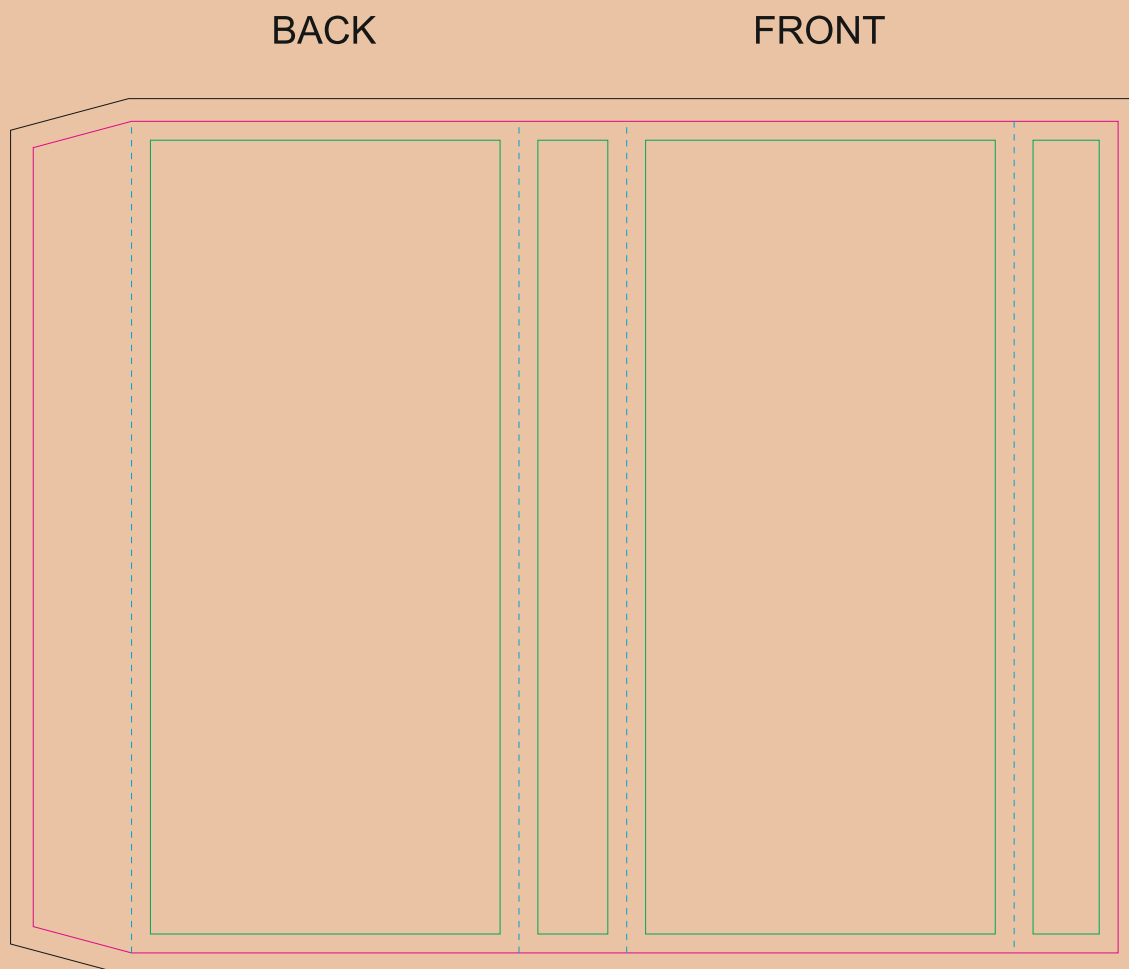

The size of the paper sleeve is for reference only as product packaging size may vary.

Kraft paper sleeve

— Margin

— Edge of product

— Bleed limit 3-3 mm (background must fill it)

- - - - - Fold line

resolution: min. 300 DPI

colours: CMYK

formats: TIFF, PDF, EPS, AI, CDR

The green line indicates the area all non-background object-texts, logos, etc.
The pink outline the maximum size of graphic visible on the product.
The black line indicates the size of the required graphics including bleed.
The blue line indicates the folding.