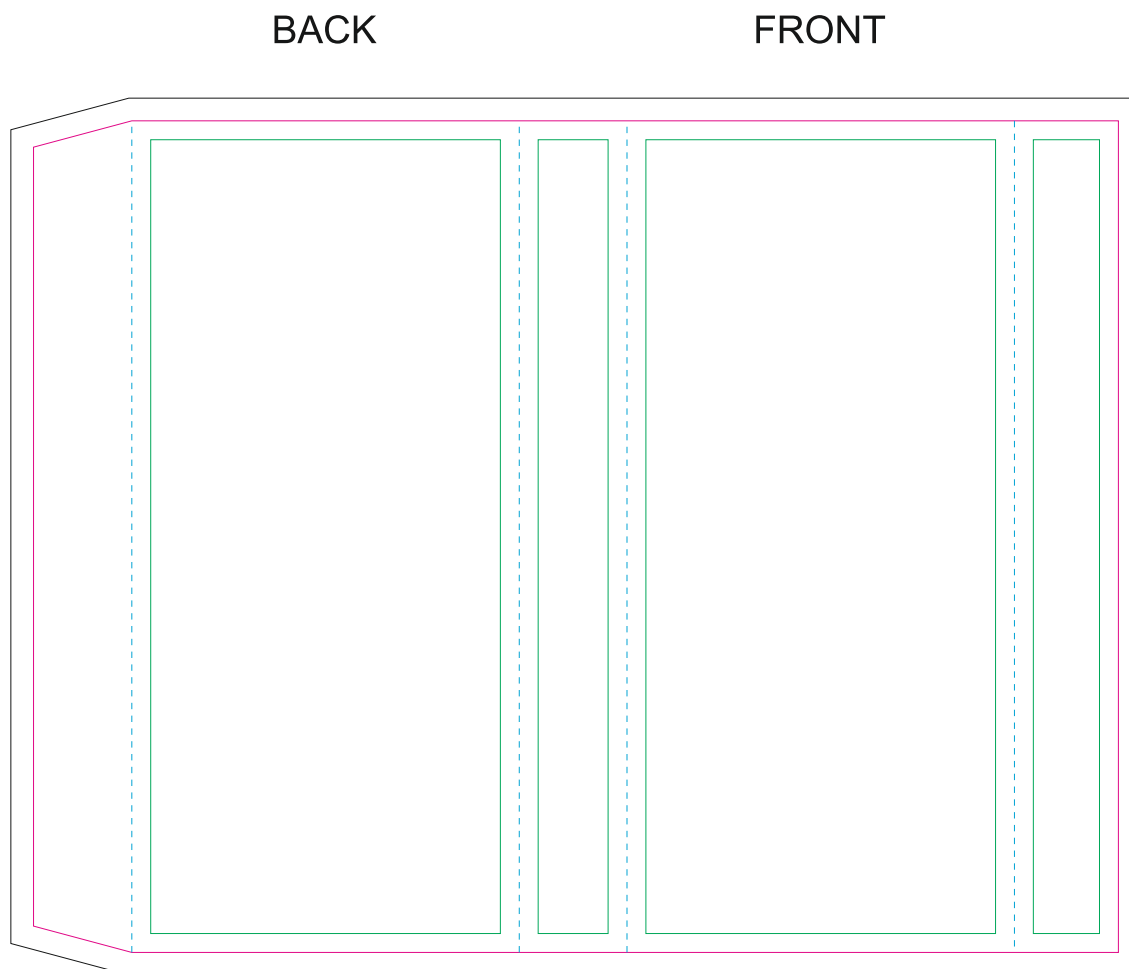

Paperboard box

- Margin
- Edge of product
- Bleed limit 3-3 mm (background must fill it)
- - - - - Fold line

resolution: min. 300 DPI
colours: CMYK
formats: TIFF, PDF, EPS, AI, CDR

The green line indicates the area all non-background object-texts, logos, etc.
The pink outline the maximum size of graphic visible on the product.
The black line indicates the size of the required graphics including bleed.
The blue line indicates the folding.

Kraft paperboard box

- Margin
- Edge of product
- Bleed limit 3-3 mm (background must fill it)
- - - - - Fold line

resolution: min. 300 DPI
colours: CMYK
formats: TIFF, PDF, EPS, AI, CDR

The green line indicates the area all non-background object-texts, logos, etc.
The pink outline the maximum size of graphic visible on the product.
The black line indicates the size of the required graphics including bleed.
The blue line indicates the folding.

The size of the paper sleeve is for reference only as product packaging size may vary.

Paper Sleeve

- Margin
- Edge of product
- Bleed limit 3-3 mm (background must fill it)
- - - - - Fold line

resolution: min. 300 DPI
colours: CMYK
formats: TIFF, PDF, EPS, AI, CDR

The green line indicates the area all non-background object-texts, logos, etc.
The pink outline the maximum size of graphic visible on the product.
The black line indicates the size of the required graphics including bleed.
The blue line indicates the folding.