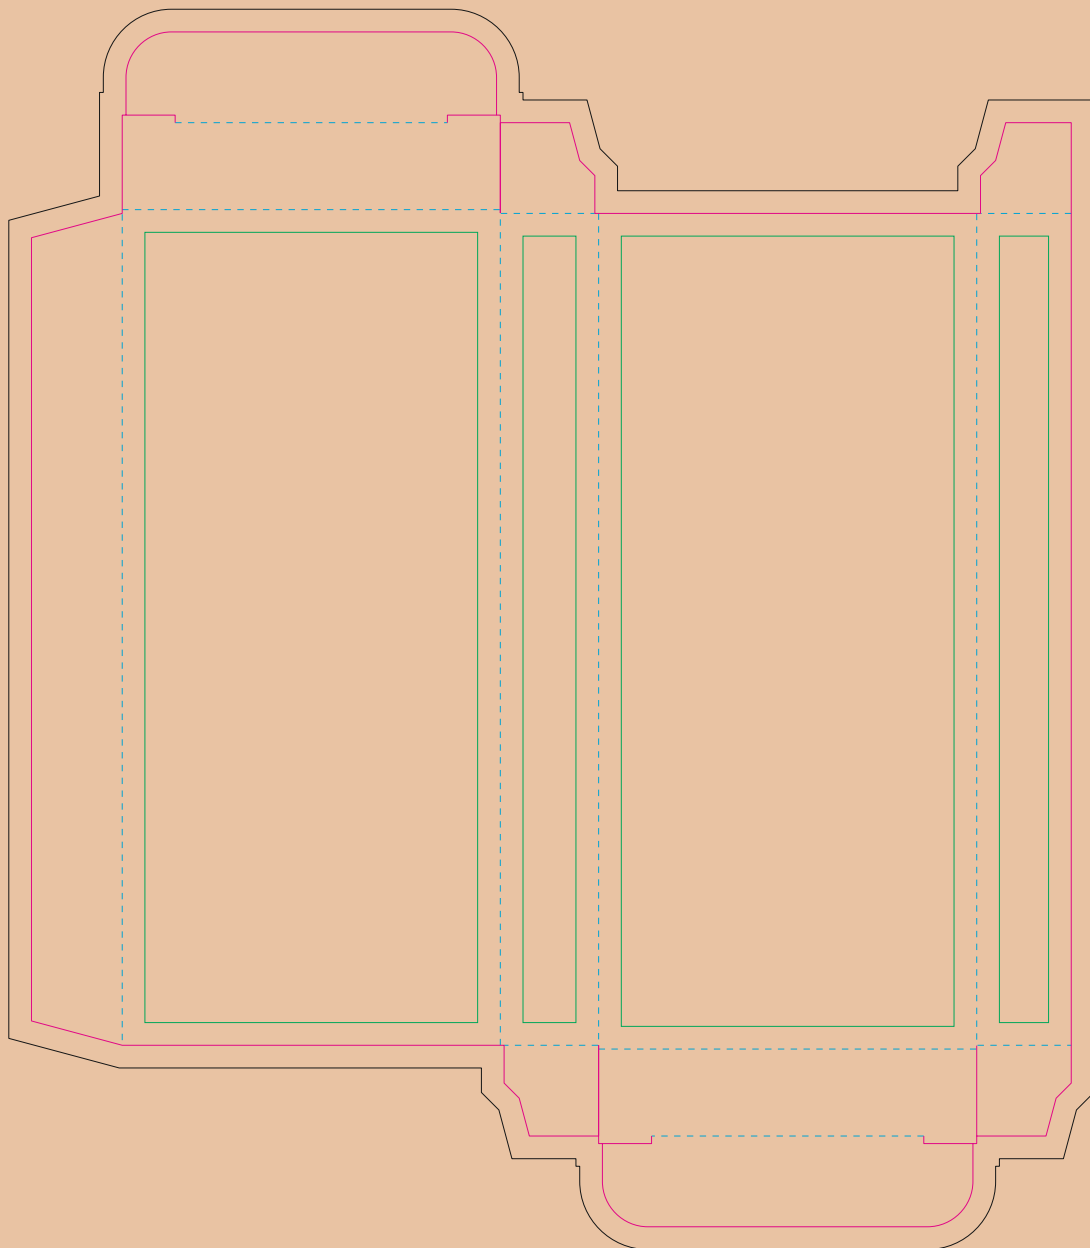

Paperboard box

- Margin
- Edge of product
- Bleed limit 3-3 mm (background must fill it)
- - - - - Fold line

resolution: min. 300 DPI
colours: CMYK
formats: TIFF, PDF, EPS, AI, CDR

The green line indicates the area all non-background object-texts, logos, etc.
The pink outline the maximum size of graphic visible on the product.
The black line indicates the size of the required graphics including bleed.
The blue line indicates the folding.

Kraft paperboard box

- Margin
- Edge of product
- Bleed limit 3-3 mm (background must fill it)
- - - - - Fold line

resolution: min. 300 DPI
colours: CMYK
formats: TIFF, PDF, EPS, AI, CDR

The green line indicates the area all non-background object-texts, logos, etc.
The pink outline the maximum size of graphic visible on the product.
The black line indicates the size of the required graphics including bleed.
The blue line indicates the folding.

The size of the paper sleeve is for reference only as product packaging size may vary.

Paper Sleeve

- Margin
- Edge of product
- Bleed limit 3-3 mm (background must fill it)
- - - - - Fold line

resolution: min. 300 DPI
colours: CMYK
formats: TIFF, PDF, EPS, AI, CDR

The green line indicates the area all non-background object-texts, logos, etc.
The pink outline the maximum size of graphic visible on the product.
The black line indicates the size of the required graphics including bleed.
The blue line indicates the folding.