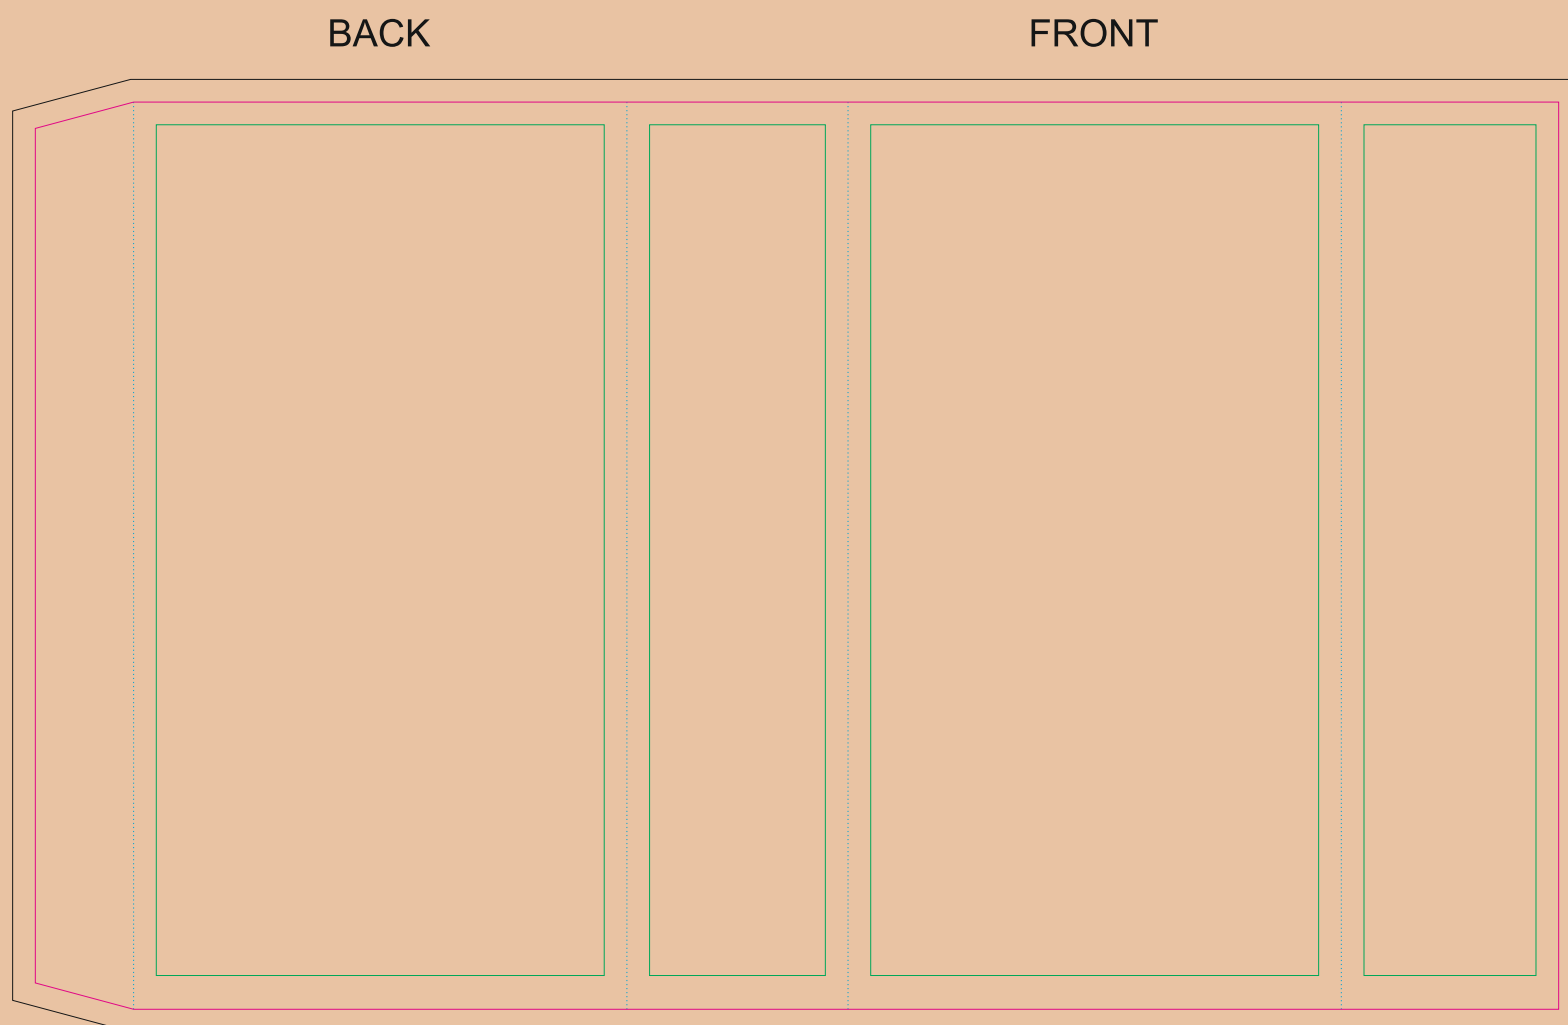

Kraft paper sleeve

The size of the paper sleeve is for reference only as product packaging size may vary.

- Margin
- Edge of product
- Bleed limit 3-3 mm (background must fill it)
- - - - - Fold line

resolution: min. 300 DPI
colours: CMYK
formats: TIFF, PDF, EPS, AI, CDR

The green line indicates the area all non-background object-texts, logos, etc.
The pink outline the maximum size of graphic visible on the product.
The black line indicates the size of the required graphics including bleed.
The blue line indicates the folding.