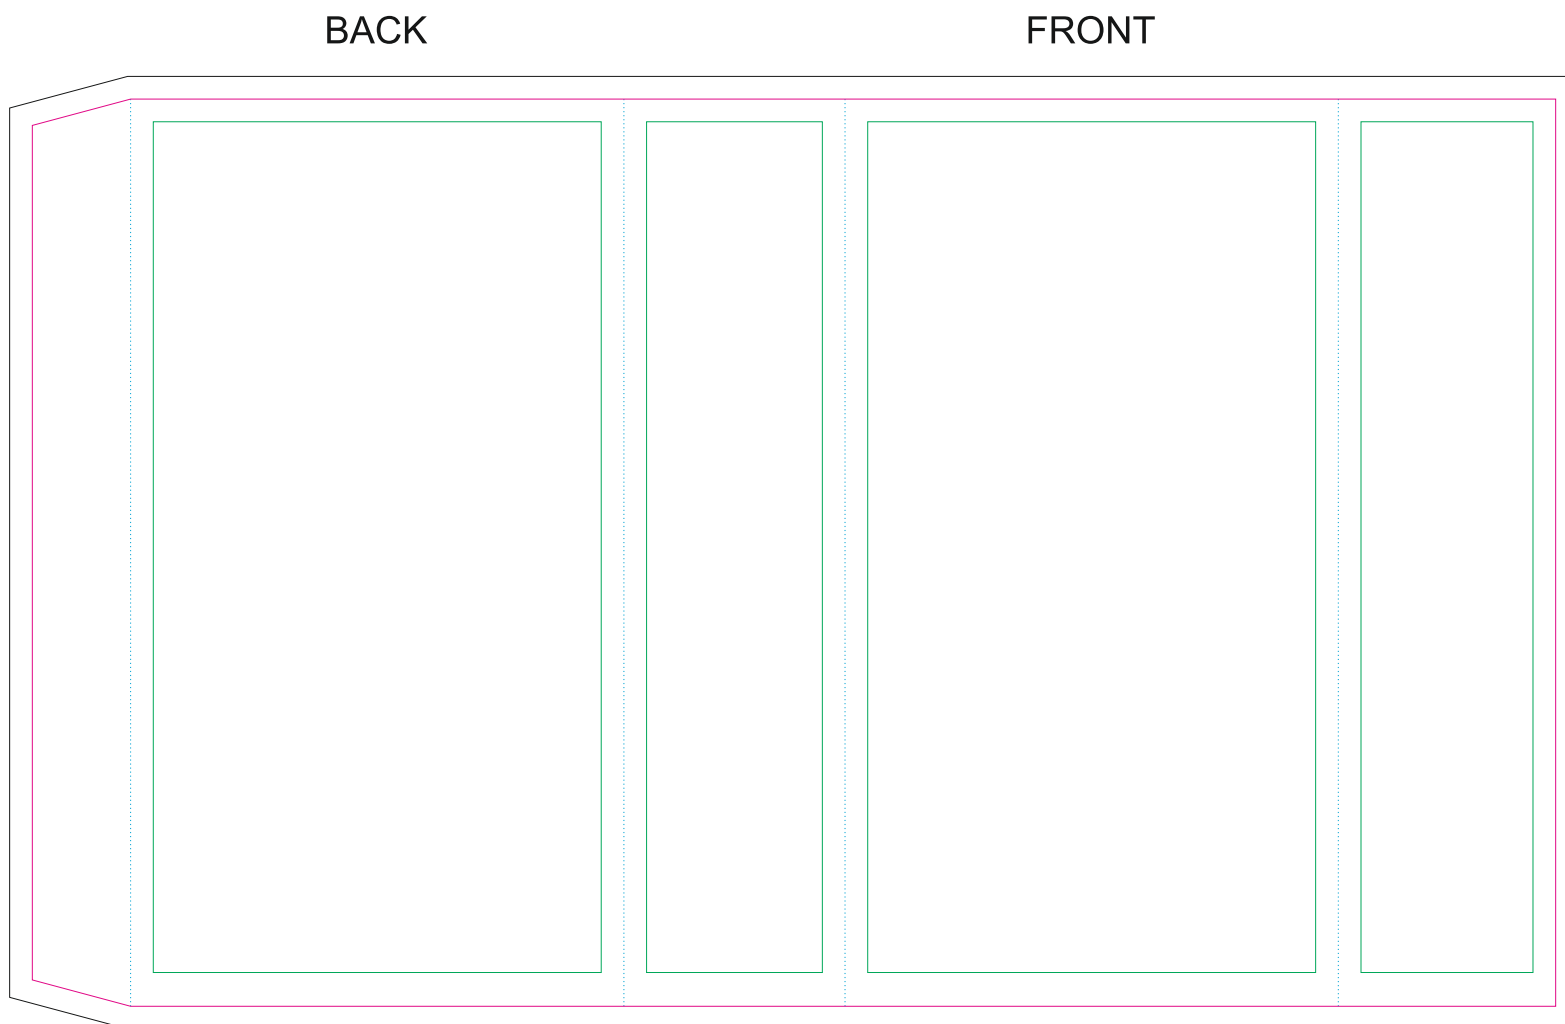

Paper sleeve

The size of the paper sleeve is for reference only as product packaging size may vary.

- Margin
- Edge of product
- Bleed limit 3-3 mm (background must fill it)
- - - - - Fold line

resolution: min. 300 DPI
colours: CMYK
formats: TIFF, PDF, EPS, AI, CDR

The green line indicates the area all non-background object-texts, logos, etc.
The pink outline the maximum size of graphic visible on the product.
The black line indicates the size of the required graphics including bleed.
The blue line indicates the folding.