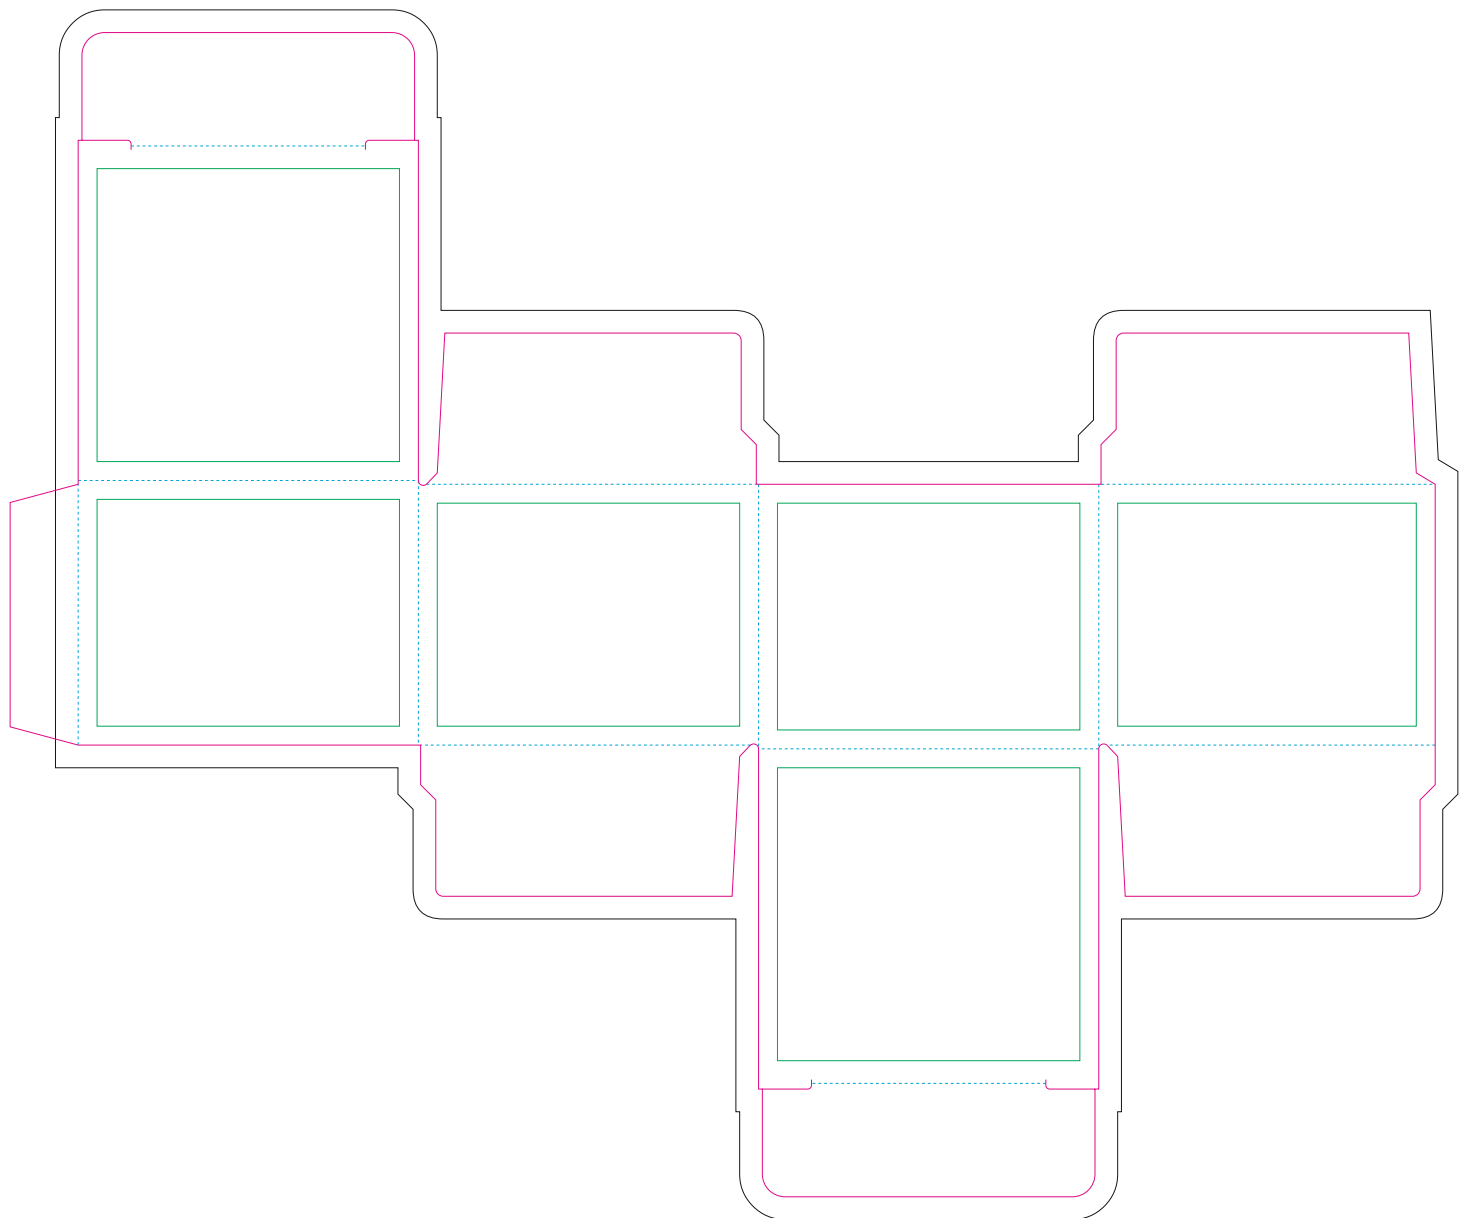

Paperboard box

- Margin
- Edge of product
- Bleed limit 3-3 mm (background must fill it)
- - - - - Fold line

resolution: min. 300 DPI
colours: CMYK
formats: TIFF, PDF, EPS, AI, CDR

The green line indicates the area all non-background object-texts, logos, etc.
The pink outline the maximum size of graphic visible on the product.
The black line indicates the size of the required graphics including bleed.
The blue line indicates the folding.

Kraft paperboard box

- Margin
- Edge of product
- Bleed limit 3-3 mm (background must fill it)
- - - - - Fold line

resolution: min. 300 DPI
colours: CMYK
formats: TIFF, PDF, EPS, AI, CDR

The green line indicates the area all non-background object-texts, logos, etc.
The pink outline the maximum size of graphic visible on the product.
The black line indicates the size of the required graphics including bleed.
The blue line indicates the folding.