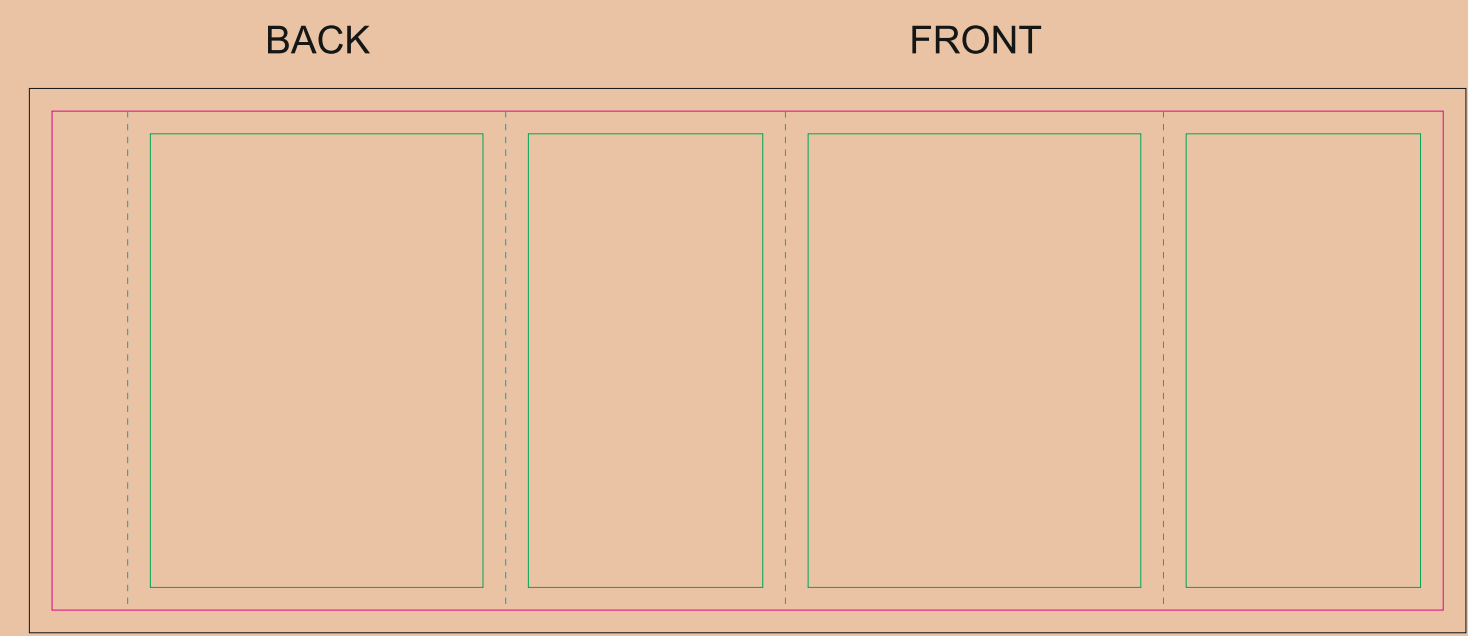

Paper Sleeve

The size of the paper sleeve is for reference only as product packaging size may vary.

Kraft paper sleeve

- Margin
- Edge of product
- Bleed limit 3-3 mm (background must fill it)
- - - - - Fold line

resolution: min. 300DPI
colours: CMYK
formats: TIFF, PDF, EPS, AI, CDR

The green line indicates the area all non-background object - texts, logos, etc.
The pink outline the maximum size of graphic visible on the product.
The black line indicates the size of the required graphics including bleed.

Paperboard box

Kraft Paperboard box

- Margin
- Edge of product
- Bleed limit 5-5 mm (background must fill it)
- - - - - Fold line

resolution: min. 300DPI
colours: CMYK
formats: TIFF, PDF, EPS, AI, CDR

The green line indicates the area all non-background object - texts, logos, etc.
The pink outline the maximum size of graphic visible on the product.
The black line indicates the size of the required graphics including bleed.