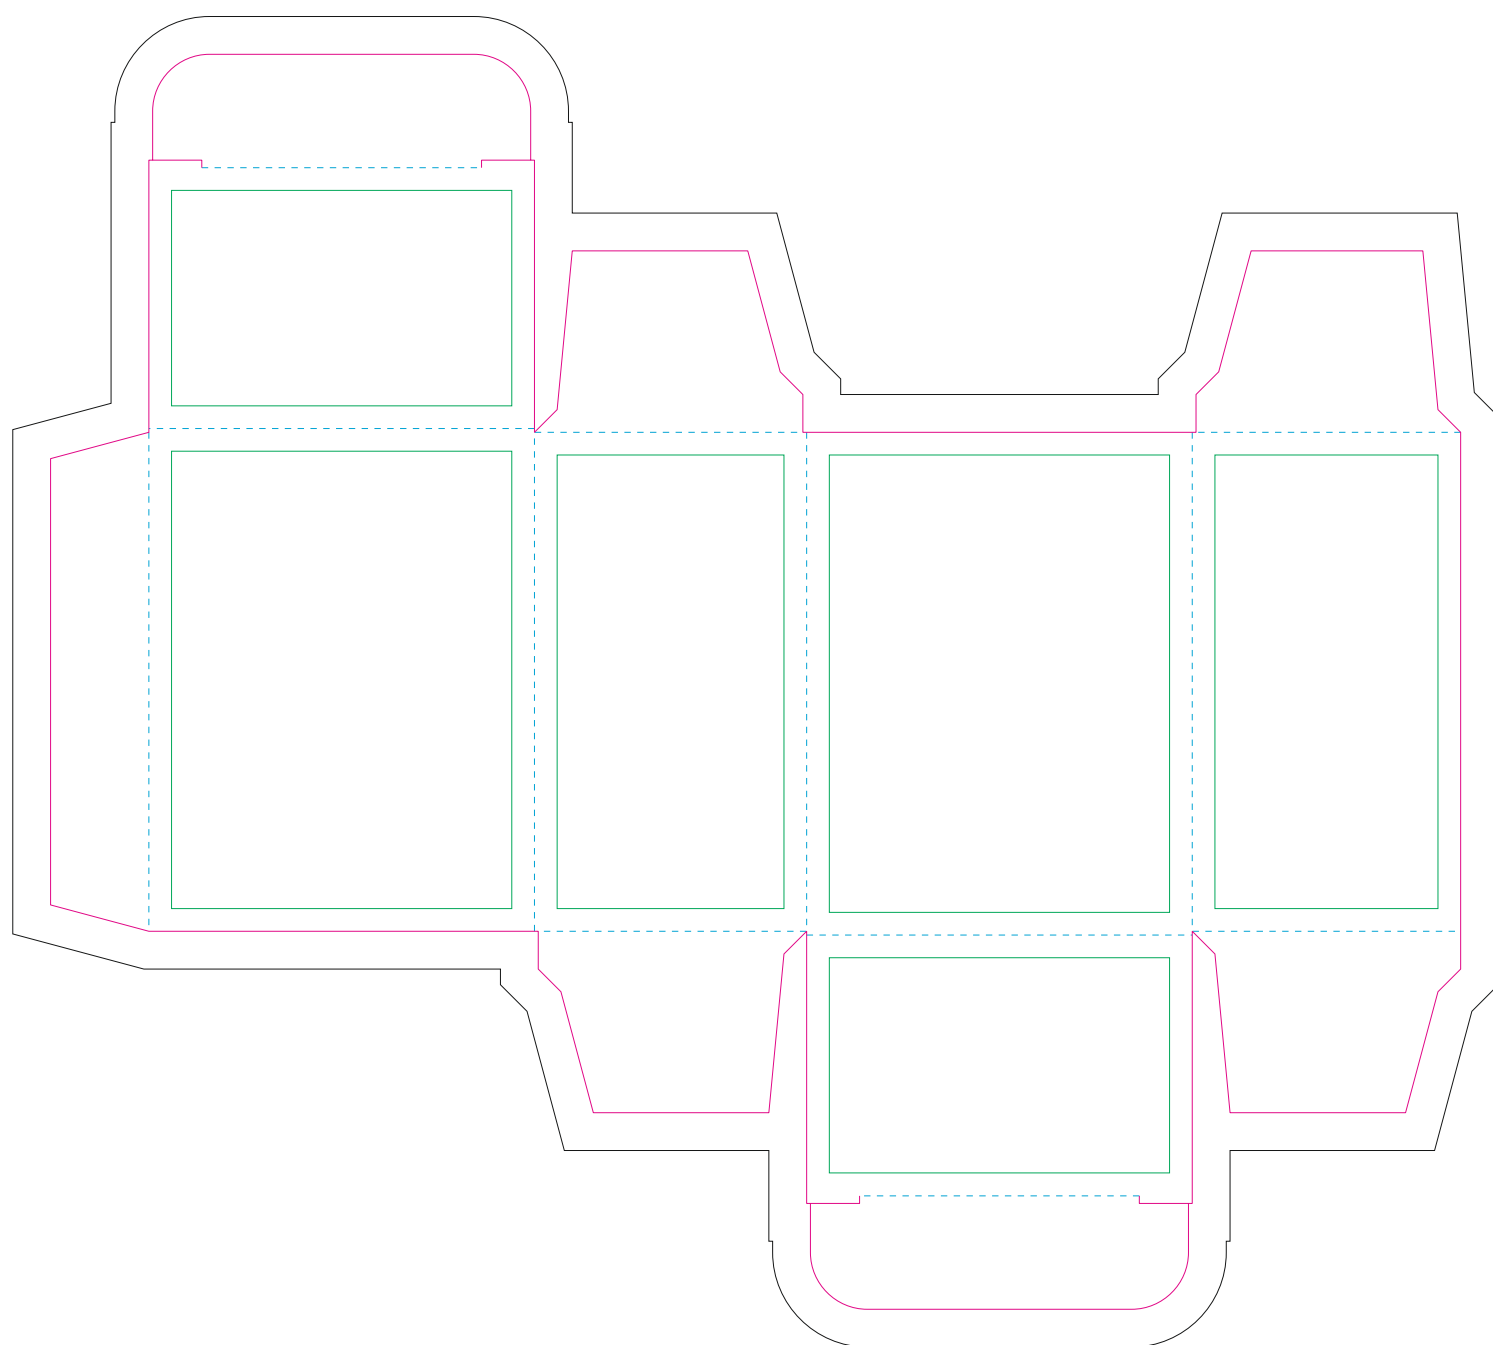

Paper Sleeve

The size of the paper sleeve is for reference only as product packaging size may vary.

Kraft paper sleeve

- Margin
- Edge of product
- Bleed limit 3-3 mm (background must fill it)
- - - - - Fold line

resolution: min. 300DPI
colours: CMYK
formats: TIFF, PDF, EPS, AI, CDR

The green line indicates the area all non-background object - texts, logos, etc.
The pink outline the maximum size of graphic visible on the product.
The black line indicates the size of the required graphics including bleed.

Paperboard box

Kraft Paperboard box

- Margin
- Edge of product
- Bleed limit 5-5 mm (background must fill it)
- - - - - Fold line

resolution: min. 300DPI
colours: CMYK
formats: TIFF, PDF, EPS, AI, CDR

The green line indicates the area all non-background object - texts, logos, etc.
The pink outline the maximum size of graphic visible on the product.
The black line indicates the size of the required graphics including bleed.