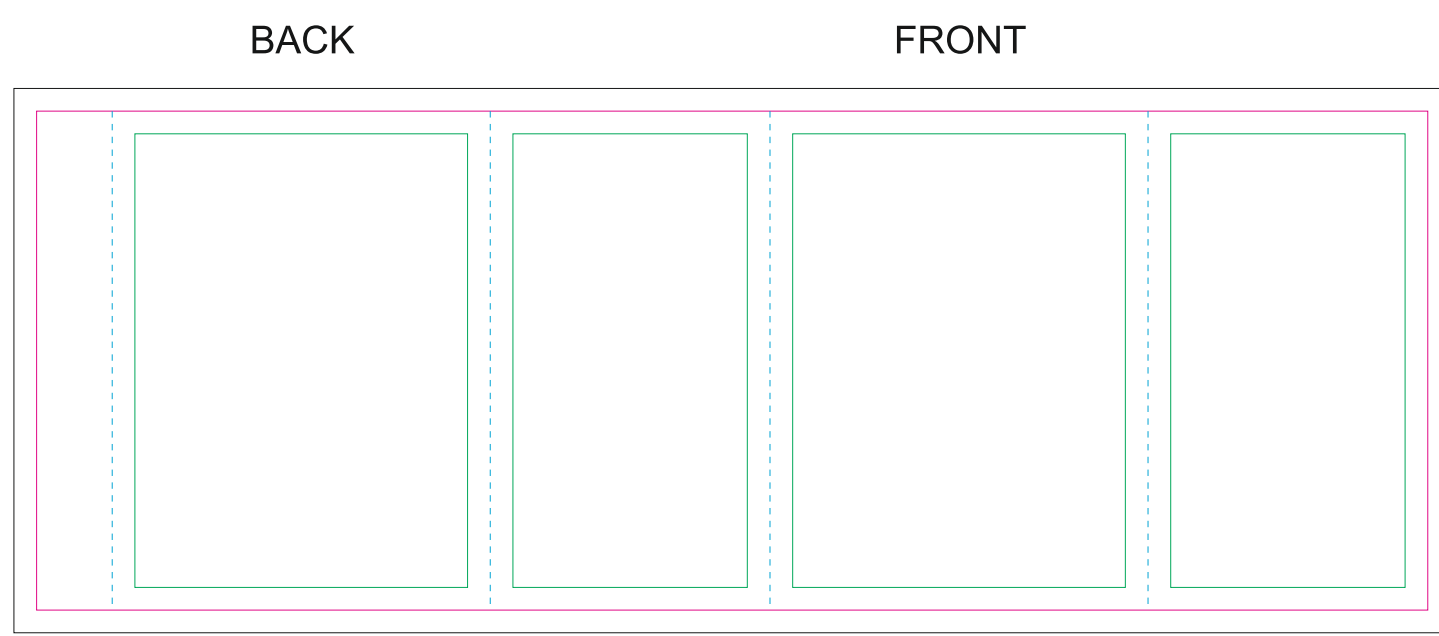

Paper Sleeve

The size of the paper sleeve is for reference only as product packaging size may vary.

Kraft paper sleeve

- Margin
- Edge of product
- Bleed limit 3-3 mm (background must fill it)
- - - - - Fold line

resolution: min. 300DPI
colours: CMYK
formats: TIFF, PDF, EPS, AI, CDR

The green line indicates the area all non-background object - texts, logos, etc.
The pink outline the maximum size of graphic visible on the product.
The black line indicates the size of the required graphics including bleed.

Paperboard box

Kraft Paperboard box

- Margin
- Edge of product
- Bleed limit 5-5 mm (background must fill it)
- - - - - Fold line

resolution: min. 300DPI
colours: CMYK
formats: TIFF, PDF, EPS, AI, CDR

The green line indicates the area all non-background object - texts, logos, etc.
The pink outline the maximum size of graphic visible on the product.
The black line indicates the size of the required graphics including bleed.