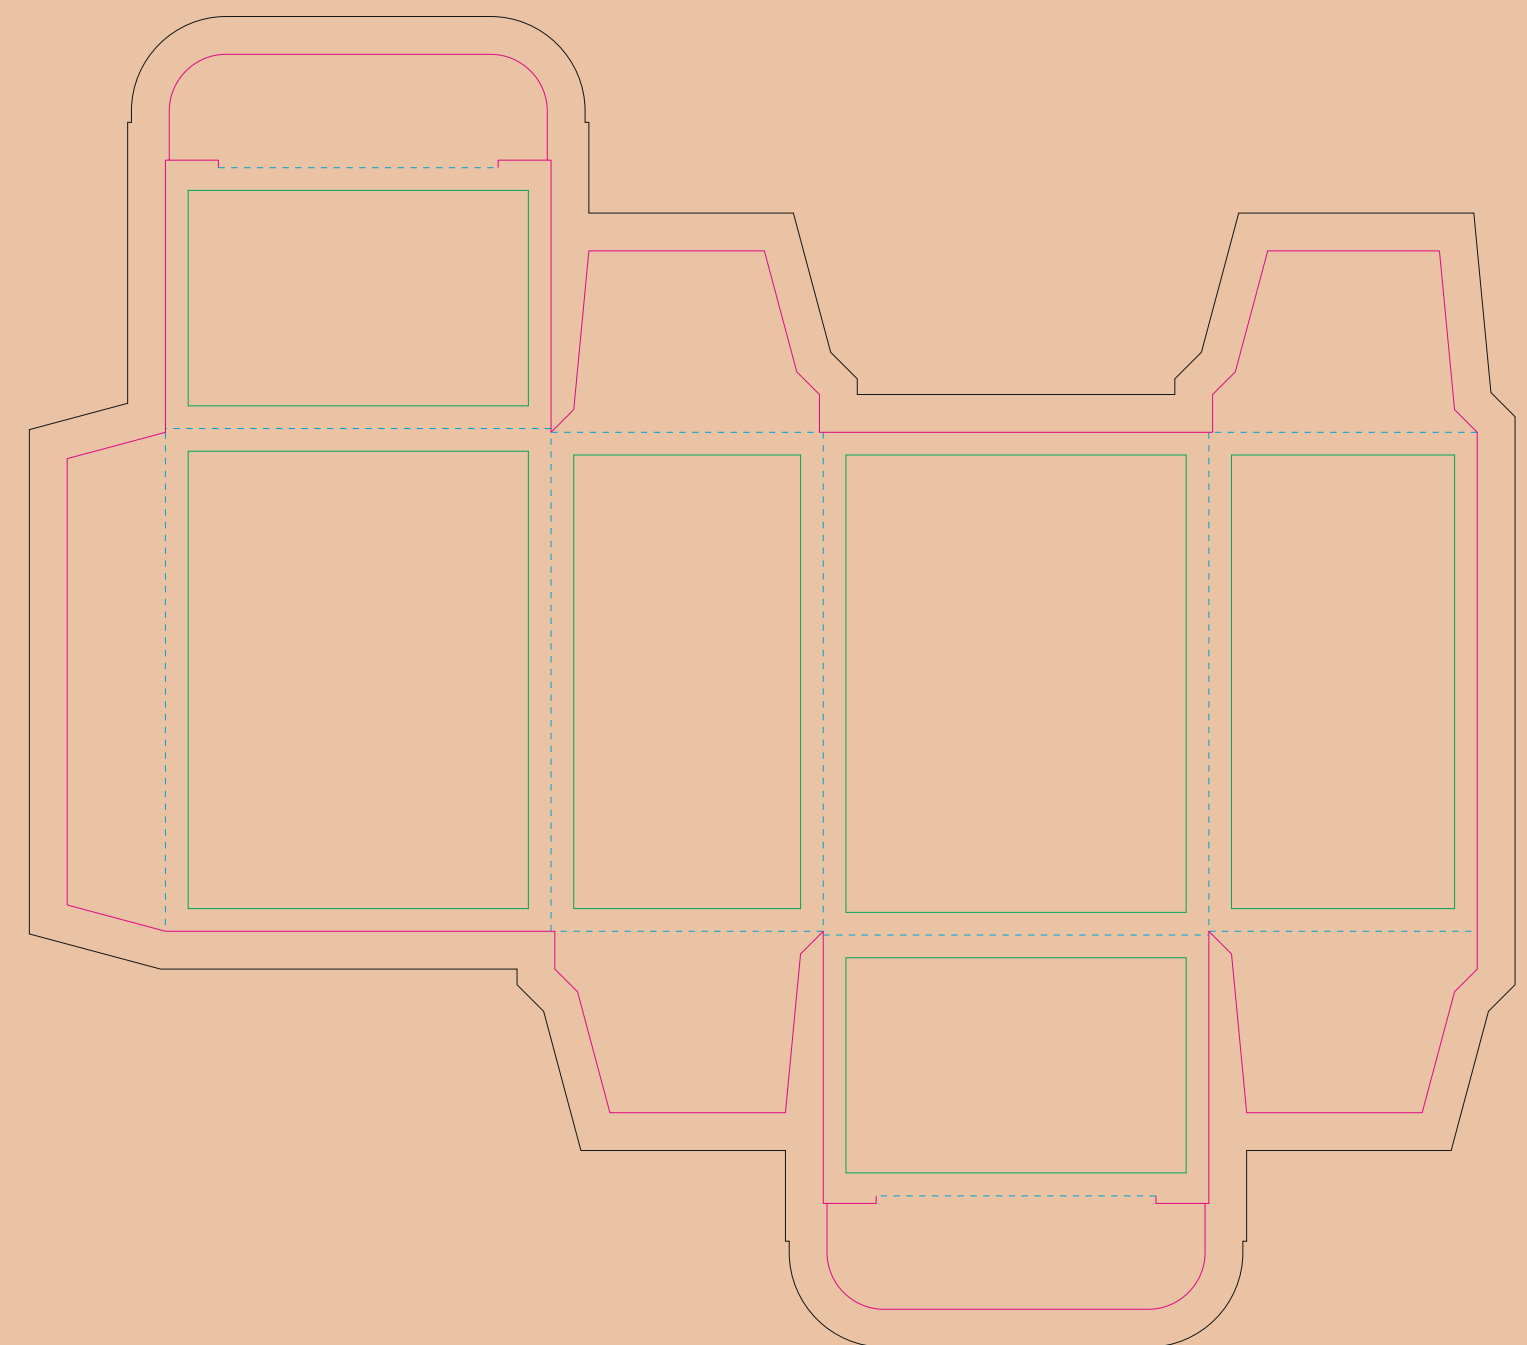

Paper Sleeve

The size of the paper sleeve is for reference only as product packaging size may vary.

Kraft paper sleeve

- Margin
- Edge of product
- Bleed limit 3-3 mm (background must fill it)
- - - - - Fold line

resolution: min. 300DPI
colours: CMYK
formats: TIFF, PDF, EPS, AI, CDR

The green line indicates the area all non-background object - texts, logos, etc.
The pink outline the maximum size of graphic visible on the product.
The black line indicates the size of the required graphics including bleed.

Paperboard box

Kraft Paperboard box

- Margin
- Edge of product
- Bleed limit 5-5 mm (background must fill it)
- - - - - Fold line

resolution: min. 300DPI
colours: CMYK
formats: TIFF, PDF, EPS, AI, CDR

The green line indicates the area all non-background object - texts, logos, etc.
The pink outline the maximum size of graphic visible on the product.
The black line indicates the size of the required graphics including bleed.