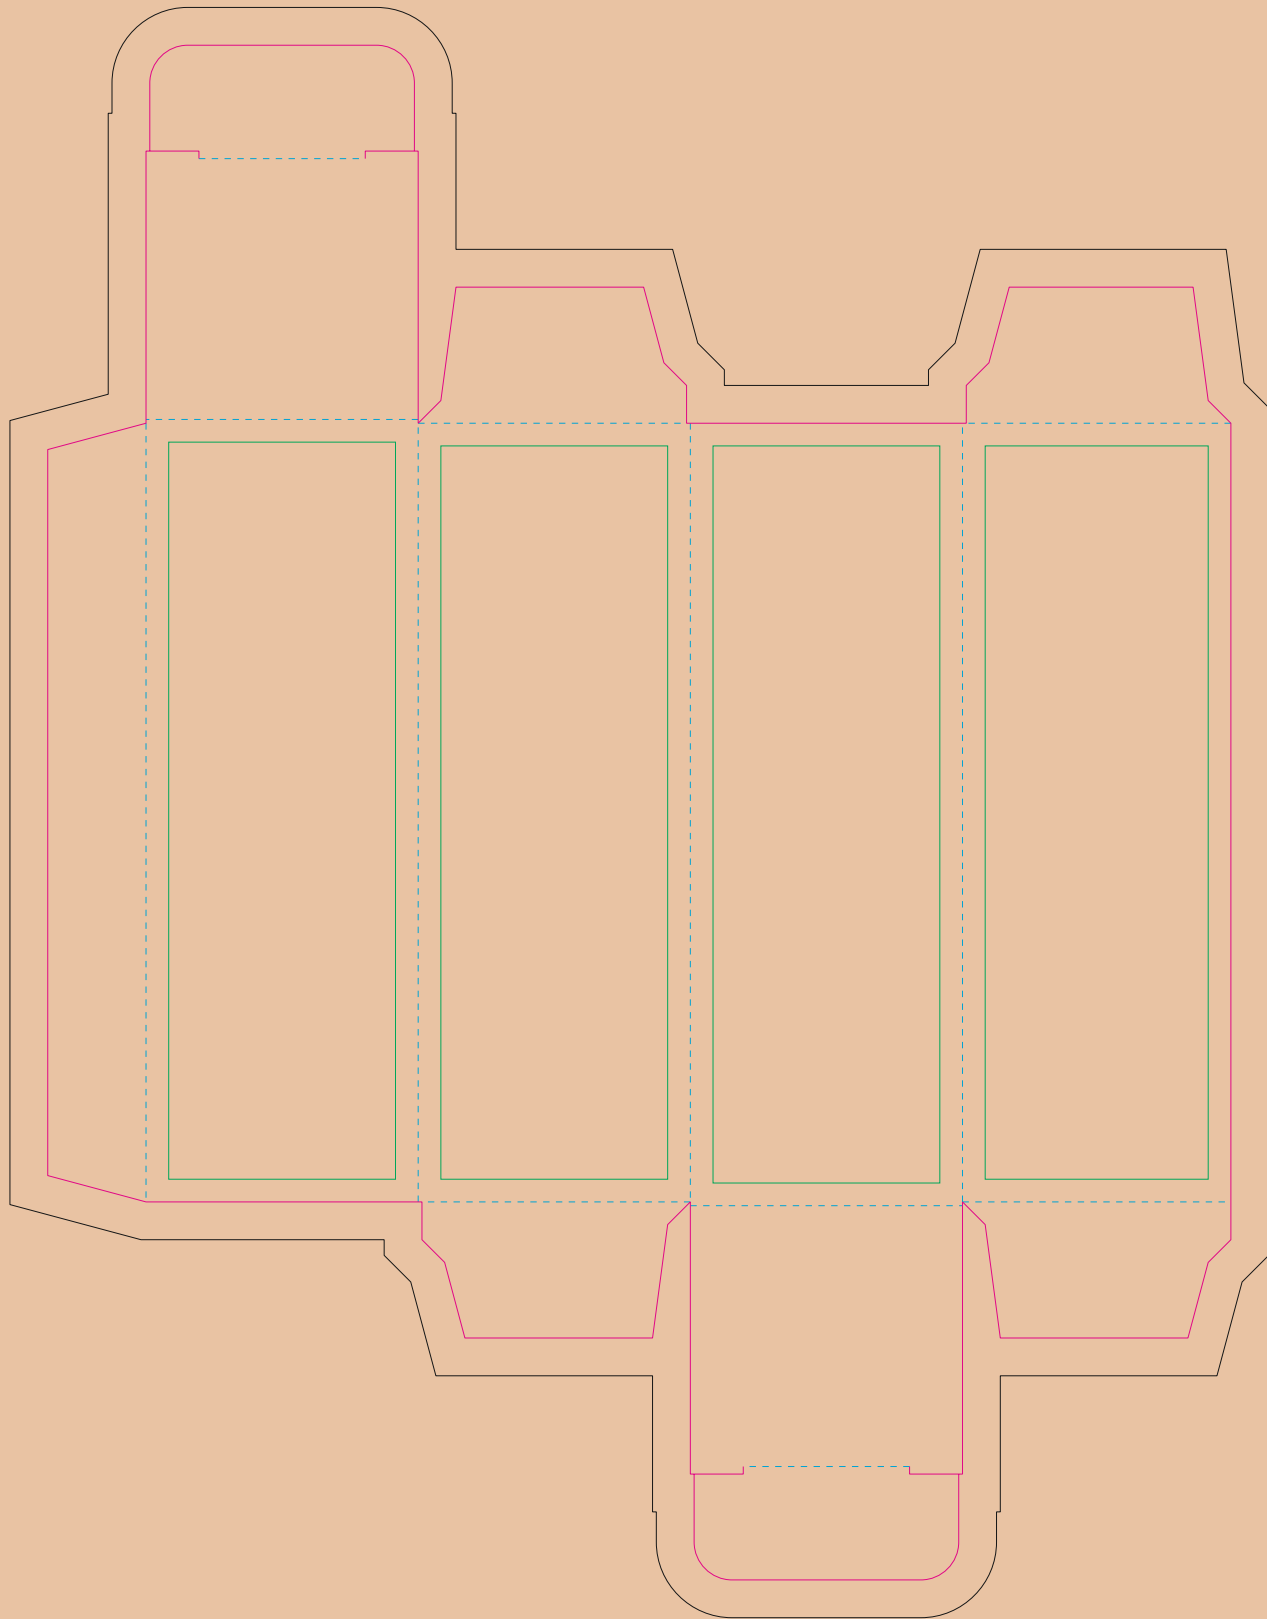

# Paperboard box

VS

— Edge of graphics  
 - - - centerlines

resolution: min. 300 DPI  
 colours: CMYK  
 formats: TIFF, PDF, EPS, AI, CDR

The pink outline the maximum size of graphic visible on the product.  
 The blue dash line indicates the center line of the left, right and middle side of object.

# Kraft Paperboard box

— Margin  
 — Edge of product  
 — Bleed limit 5-5 mm (background must fill it)  
 - - - Fold line

resolution: min. 300DPI  
 colours: CMYK  
 formats: TIFF, PDF, EPS, AI, CDR

The green line indicates the area all non-background object - texts, logos, etc.  
 The pink outline the maximum size of graphic visible on the product.  
 The black line indicates the size of the required graphics including bleed.