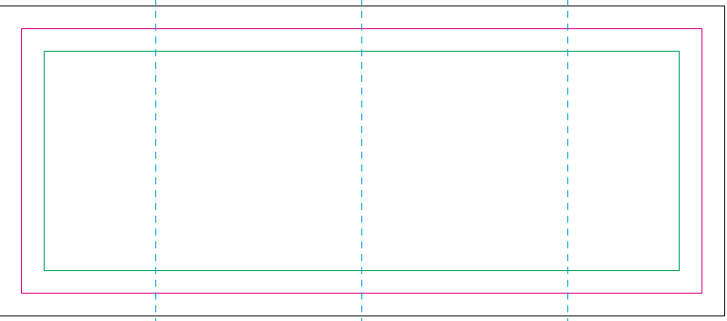

# Paperboard box

VS

— Edge of graphics  
 - - - centerlines

resolution: min. 300 DPI  
 colours: CMYK  
 formats: TIFF, PDF, EPS, AI, CDR

The pink outline the maximum size of graphic visible on the product.  
 The blue dash line indicates the center line of the left, right and middle side of object.

# Kraft Paperboard box

— Margin  
 — Edge of product  
 — Bleed limit 5-5 mm (background must fill it)  
 - - - Fold line

resolution: min. 300DPI  
 colours: CMYK  
 formats: TIFF, PDF, EPS, AI, CDR

The green line indicates the area all non-background object - texts, logos, etc.  
 The pink outline the maximum size of graphic visible on the product.  
 The black line indicates the size of the required graphics including bleed.