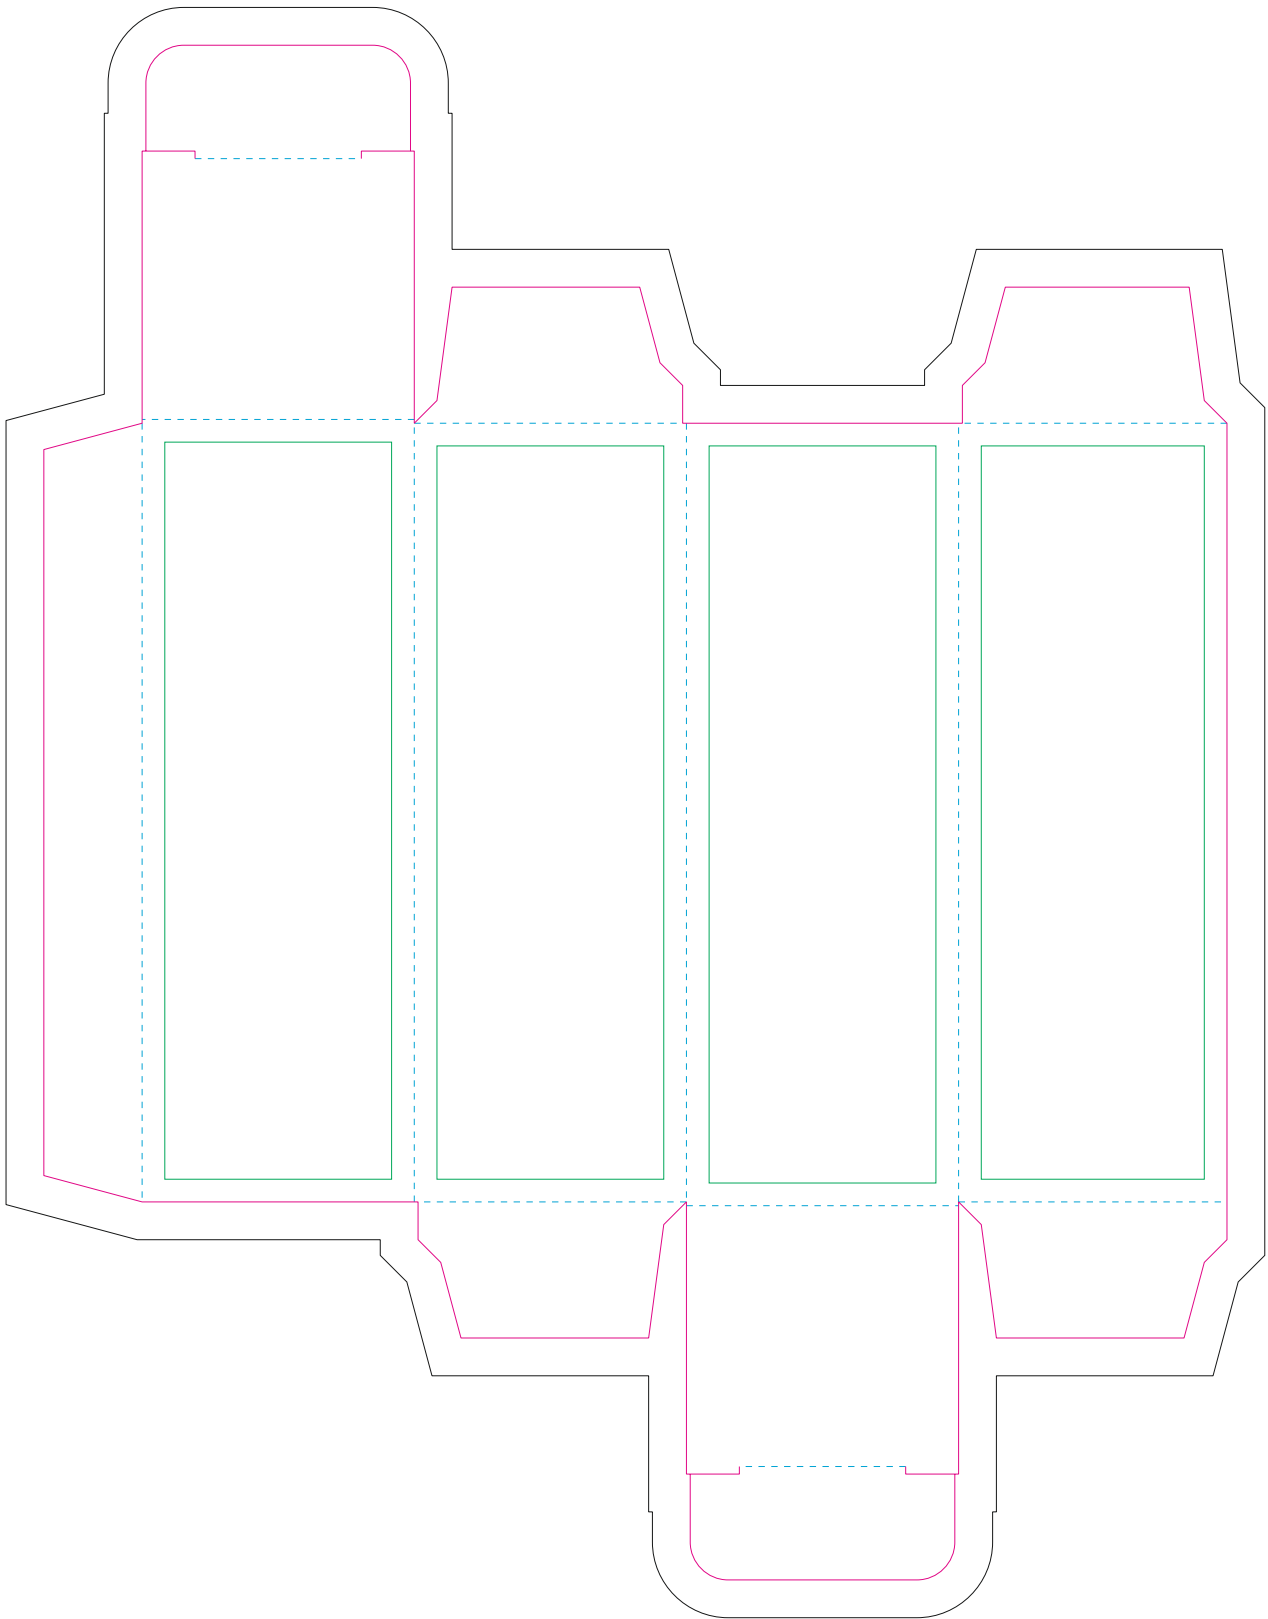

# Paperboard box

VS

— Edge of graphics  
 - - - centerlines

resolution: min. 300 DPI  
 colours: CMYK  
 formats: TIFF, PDF, EPS, AI, CDR

The pink outline the maximum size of graphic visible on the product.  
 The blue dash line indicates the center line of the left, right and middle side of object.

# Kraft Paperboard box

— Margin  
 — Edge of product  
 — Bleed limit 5-5 mm (background must fill it)  
 - - - Fold line

resolution: min. 300DPI  
 colours: CMYK  
 formats: TIFF, PDF, EPS, AI, CDR

The green line indicates the area all non-background object - texts, logos, etc.  
 The pink outline the maximum size of graphic visible on the product.  
 The black line indicates the size of the required graphics including bleed.