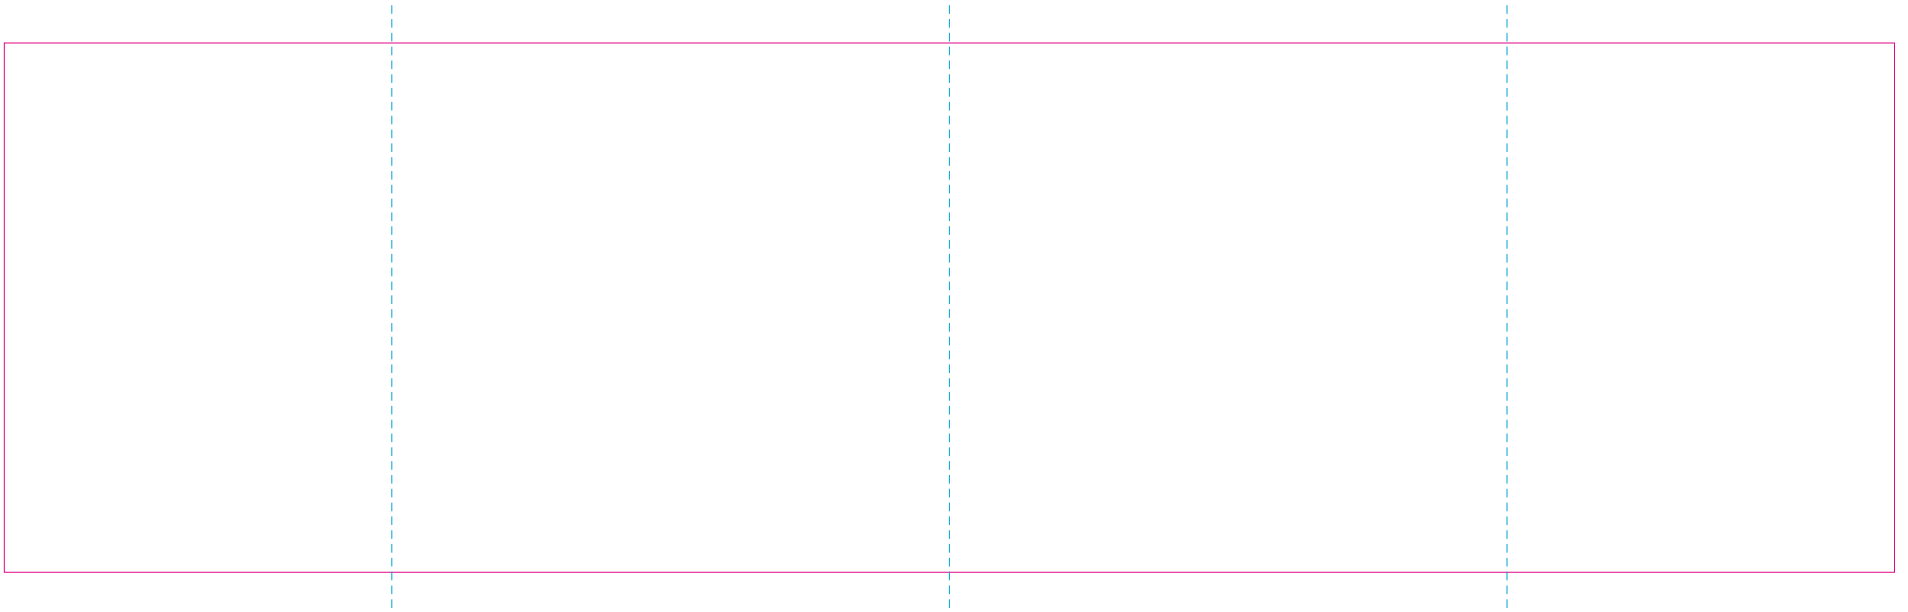

RS

——— Edge of graphics

- - - - - centerlines

file format: vector
colours: in one color
formats: PDF, EPS, AI, CDR

The pink outline the maximum size of graphic visible on the product.
The blue dash line indicates the center line of the left, right and middle side of object.