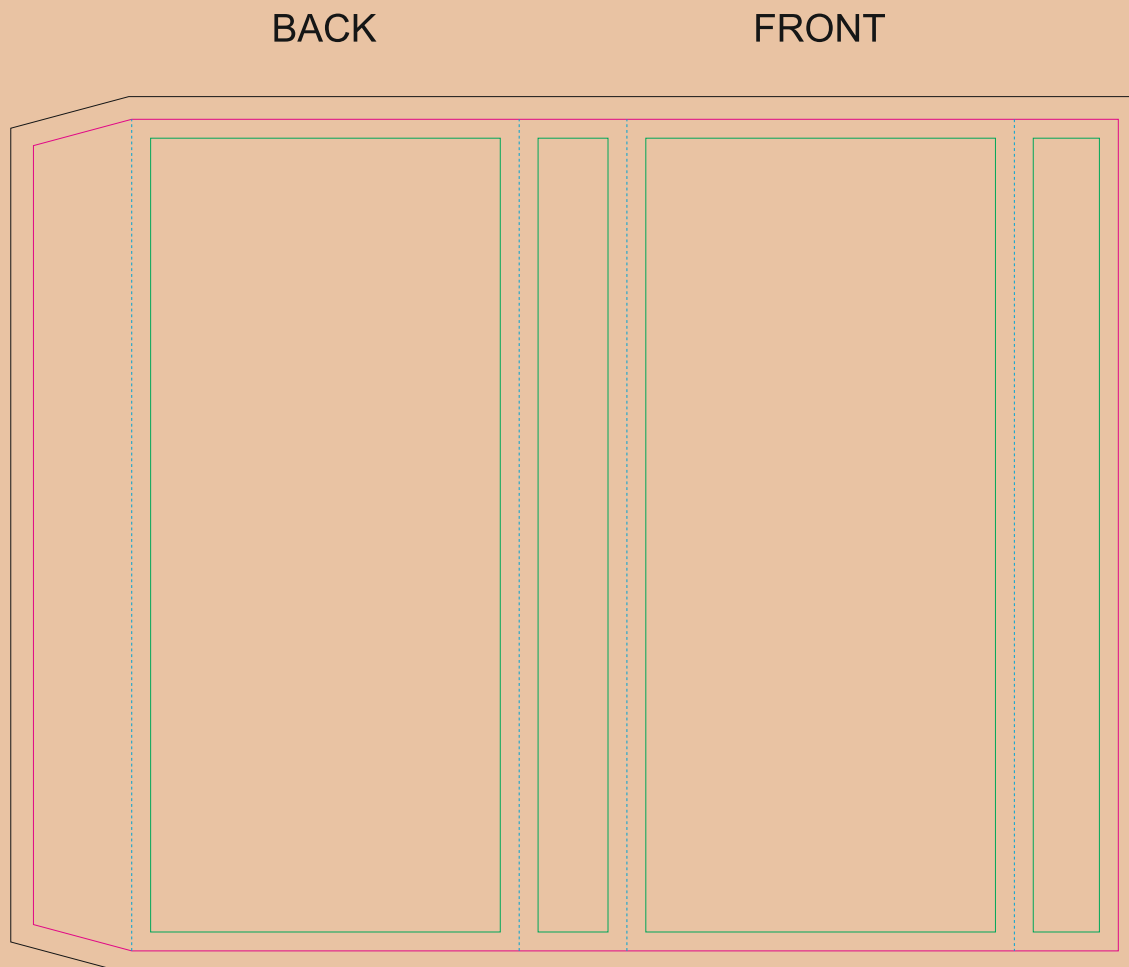

The size of the paper sleeve is for reference only as product packaging size may vary.

Kraft paper sleeve

- Margin
- Edge of product
- Bleed limit 3-3 mm (background must fill it)
- - - - - Fold line

resolution: min. 300 DPI
colours: CMYK
formats: TIFF, PDF, EPS, AI, CDR

The green line indicates the area all non-background object-texts, logos, etc.
The pink outline the maximum size of graphic visible on the product.
The black line indicates the size of the required graphics including bleed.
The blue line indicates the folding.