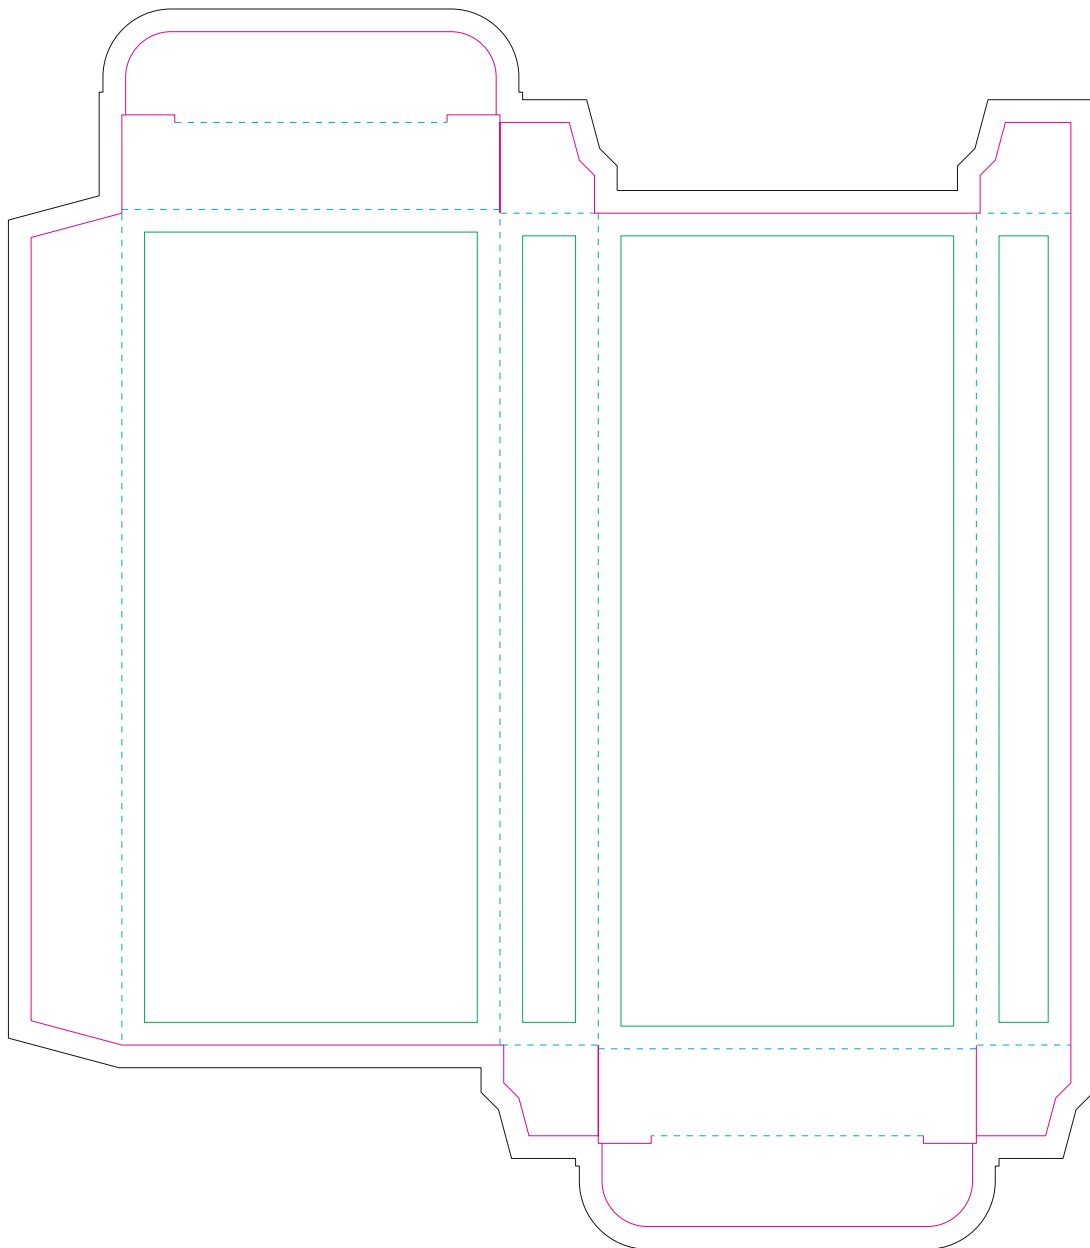

Paperboard box

- Margin
- Edge of product
- Bleed limit 3-3 mm (background must fill it)
- - - - - Fold line

resolution: min. 300 DPI
colours: CMYK
formats: TIFF, PDF, EPS, AI, CDR

The green line indicates the area all non-background object-texts, logos, etc.
The pink outline the maximum size of graphic visible on the product.
The black line indicates the size of the required graphics including bleed.
The blue line indicates the folding.

Kraft paperboard box

- Margin
- Edge of product
- Bleed limit 3-3 mm (background must fill it)
- - - - - Fold line

resolution: min. 300 DPI
colours: CMYK
formats: TIFF, PDF, EPS, AI, CDR

The green line indicates the area all non-background object-texts, logos, etc.
The pink outline the maximum size of graphic visible on the product.
The black line indicates the size of the required graphics including bleed.
The blue line indicates the folding.

The green line indicates the area all non-background object-texts, logos, etc.
The pink outline the maximum size of graphic visible on the product.
The black line indicates the size of the required graphics including bleed.
The blue line indicates the folding.