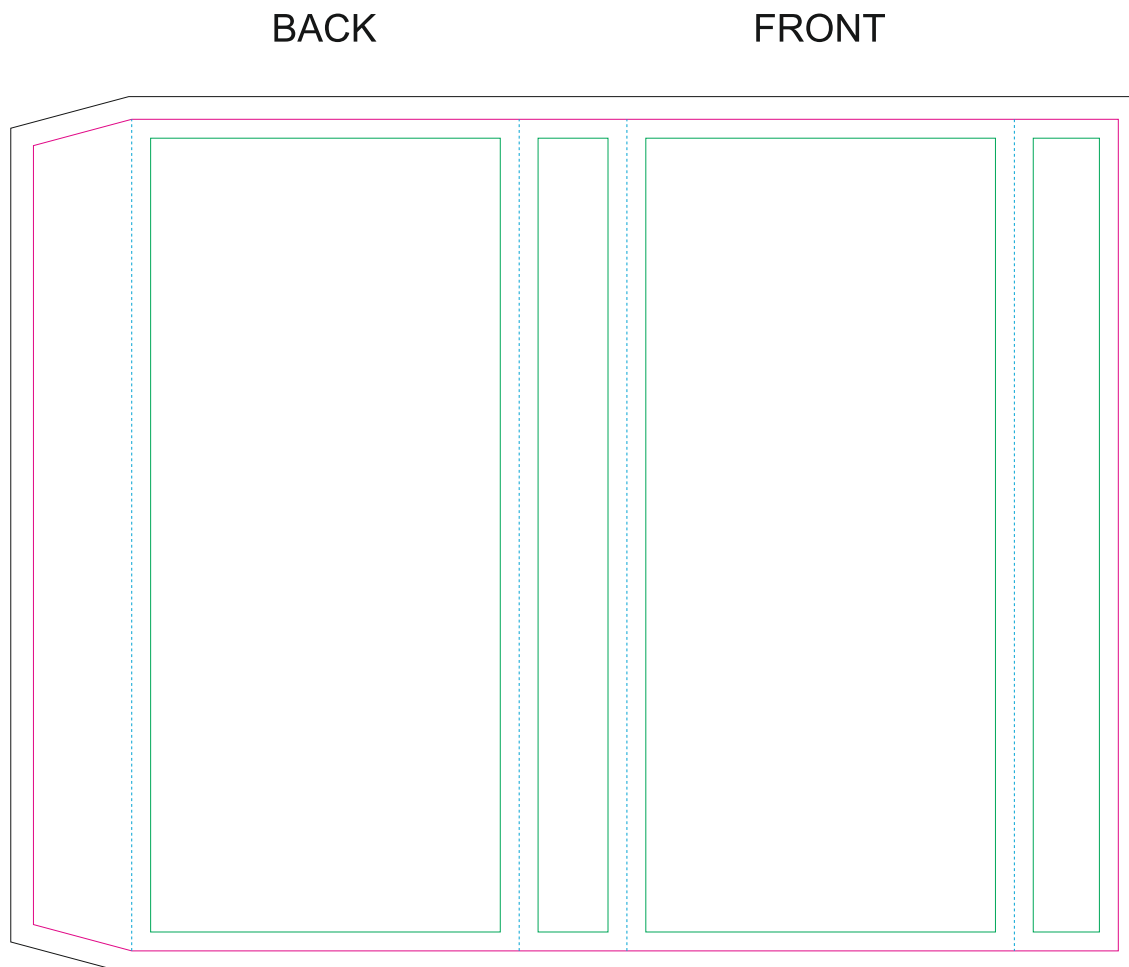

The size of the paper sleeve is for reference only as product packaging size may vary.

Paper Sleeve

- Margin
- Edge of product
- Bleed limit 3-3 mm (background must fill it)
- - - - - Fold line

resolution: min. 300 DPI
colours: CMYK
formats: TIFF, PDF, EPS, AI, CDR

The green line indicates the area all non-background object-texts, logos, etc.
The pink outline the maximum size of graphic visible on the product.
The black line indicates the size of the required graphics including bleed.
The blue line indicates the folding.