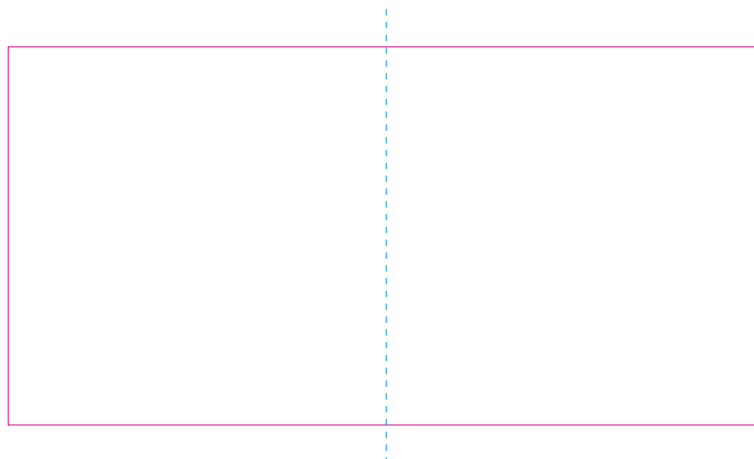

RS

— Edge of graphics

- - - centerlines

file format: vector

colours: in one color

formats: PDF, EPS, AI, CDR

The pink outline the maximum size of graphic visible on the product.

The blue dash line indicates the center line of the left, right and middle side of object.