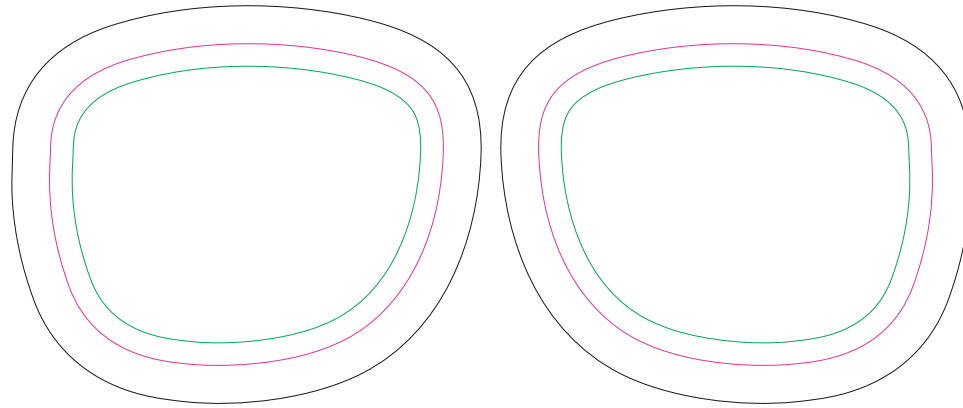

VF

- Margin
- Edge of product
- Bleed limit 5-5 mm (background must fill it)

resolution: min. 300 DPI
colours: CMYK
formats: TIFF, PDF, EPS, AI, CDR

The green line indicates the area all non-background object-texts, logos, etc.
The pink outline the maximum size of graphic visible on the product.
The black line indicates the size of the required graphics including bleed.

Paperboard box

- Margin
- Edge of product
- Bleed limit 5-5 mm (background must fill it)
- - - - - Fold line

resolution: min. 300 DPI
colours: CMYK
formats: TIFF, PDF, EPS, AI, CDR

The green line indicates the area all non-background object-texts, logos, etc.
The pink outline the maximum size of graphic visible on the product.
The black line indicates the size of the required graphics including bleed.
The blue line indicates the folding.

Kraft paperboard box

- Margin
- Edge of product
- Bleed limit 5-5 mm (background must fill it)
- - - - - Fold line

resolution: min. 300 DPI
colours: CMYK
formats: TIFF, PDF, EPS, AI, CDR

The green line indicates the area all non-background object-texts, logos, etc.
The pink outline the maximum size of graphic visible on the product.
The black line indicates the size of the required graphics including bleed.
The blue line indicates the folding.