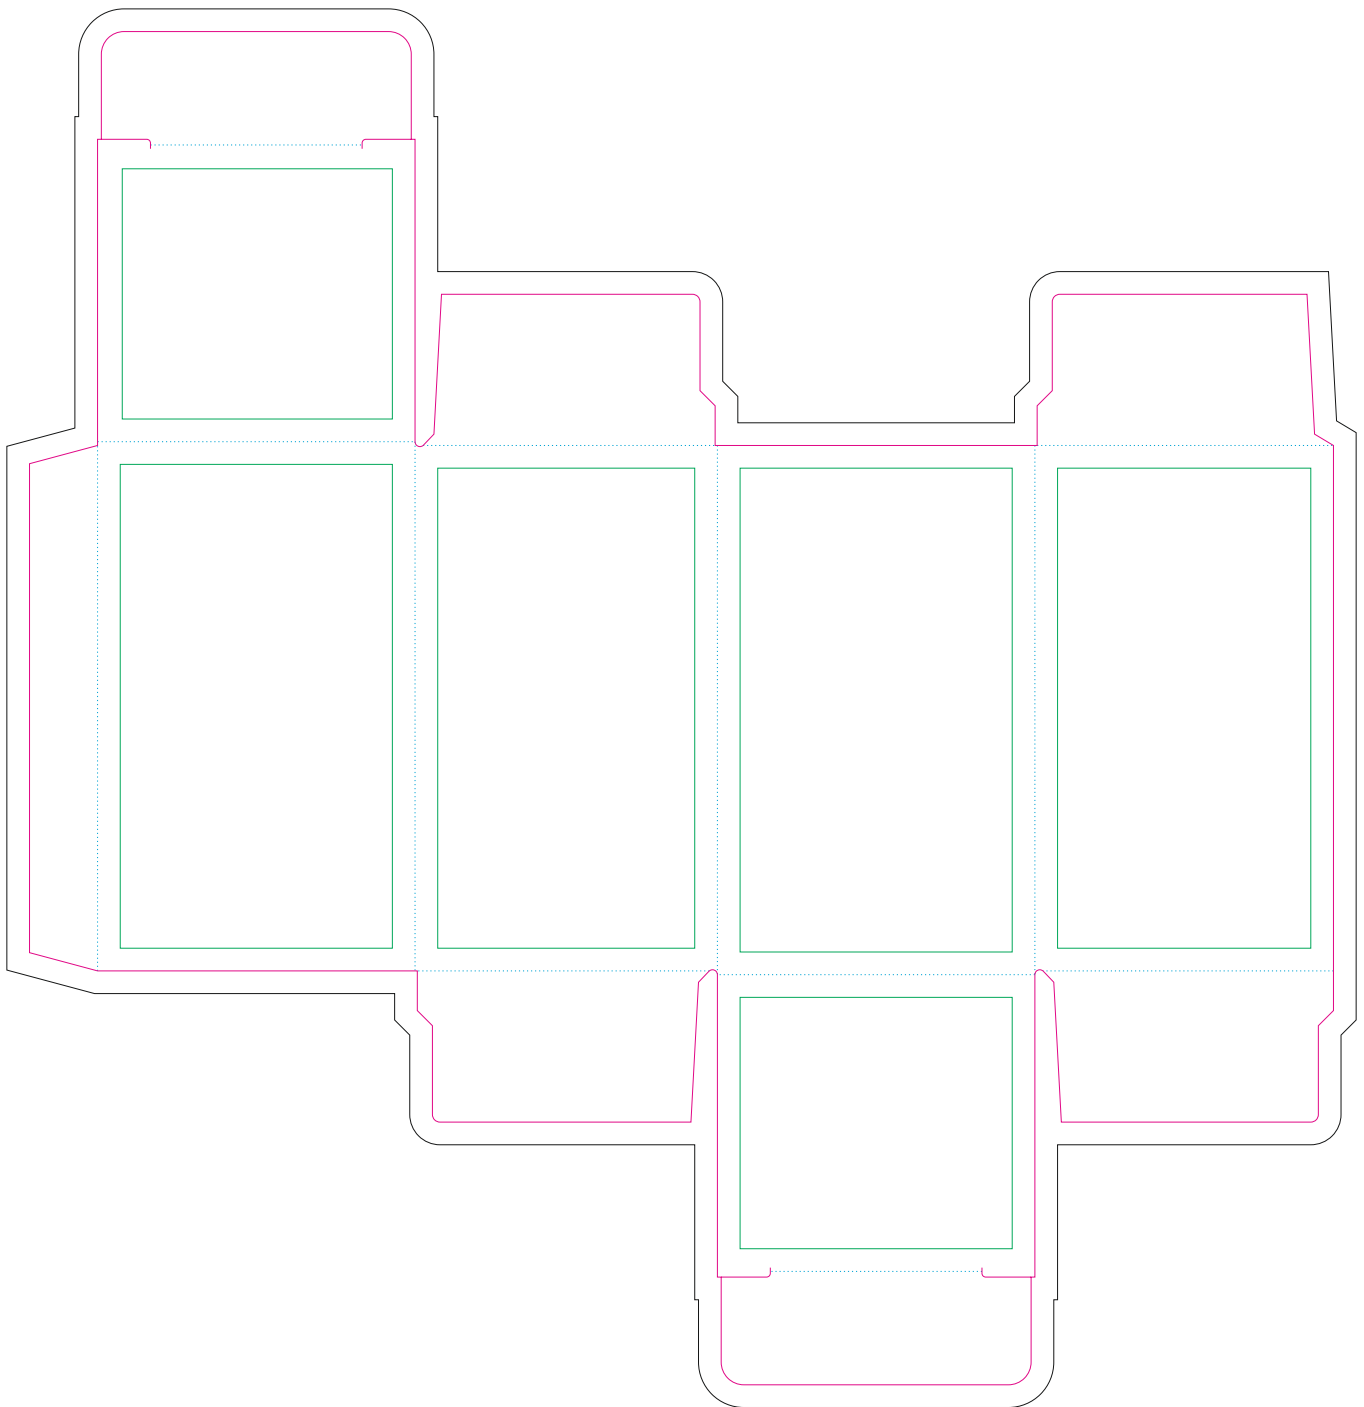

Paperboard box

— Margin

— Edge of product

— Bleed limit 3-3 mm (background must fill it)

- - - - - Fold line

resolution: min. 300 DPI

colours: CMYK

formats: TIFF, PDF, EPS, AI, CDR

The green line indicates the area all non-background object-texts, logos, etc.

The pink outline the maximum size of graphic visible on the product.

The black line indicates the size of the required graphics including bleed.

The blue line indicates the folding.

Kraft paperboard box

- Margin
- Edge of product
- Bleed limit 3-3 mm (background must fill it)
- - - - - Fold line

resolution: min. 300 DPI
colours: CMYK
formats: TIFF, PDF, EPS, AI, CDR

The green line indicates the area all non-background object-texts, logos, etc.
The pink outline the maximum size of graphic visible on the product.
The black line indicates the size of the required graphics including bleed.
The blue line indicates the folding.