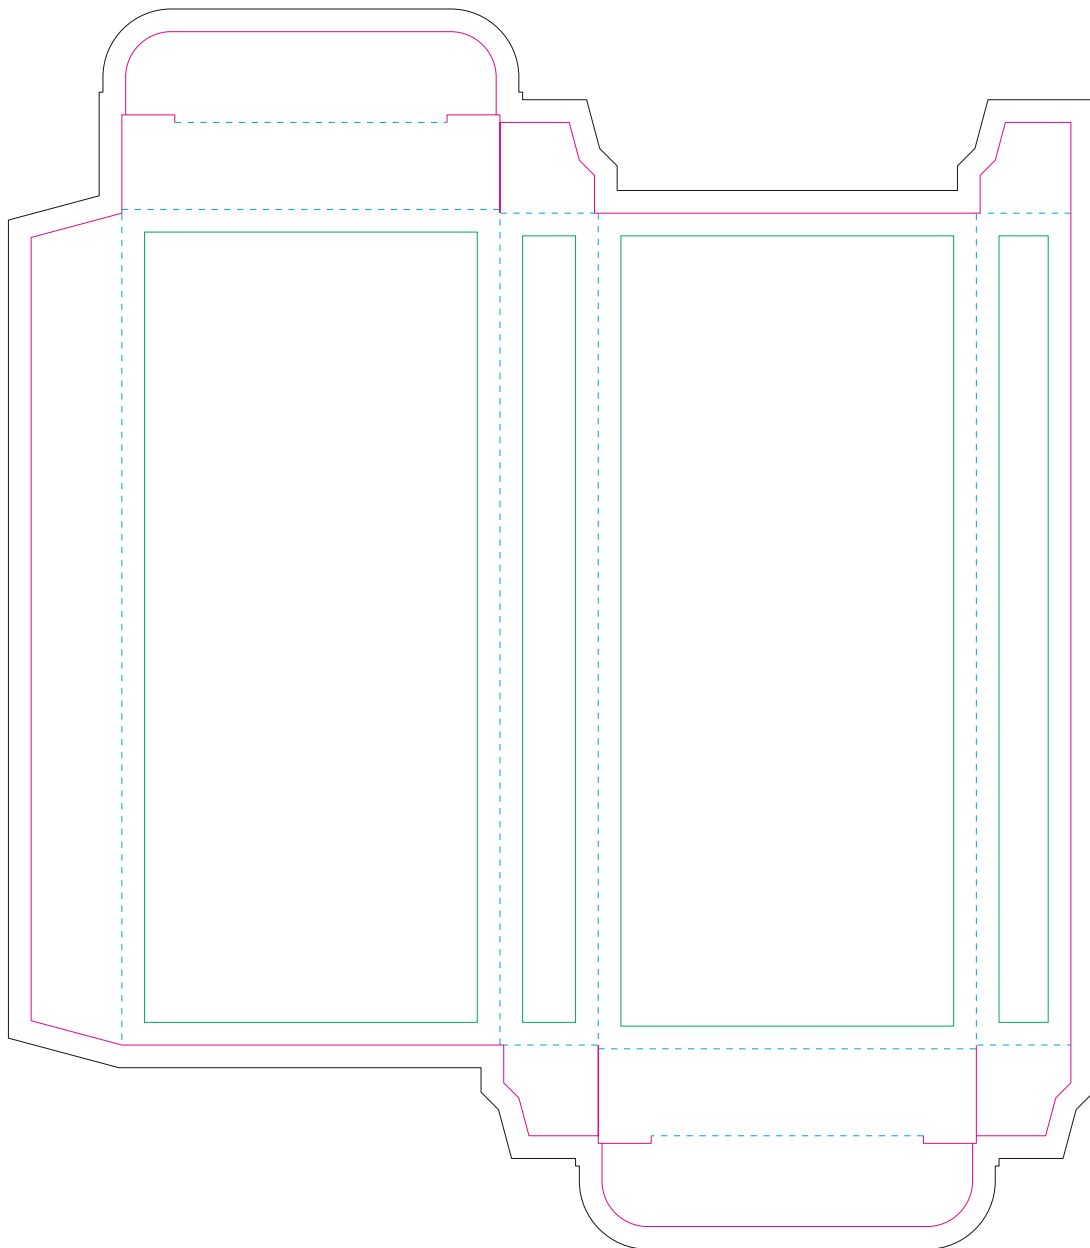

Paperboard box

- Margin
- Edge of product
- Bleed limit 3-3 mm (background must fill it)
- - - - - Fold line

resolution: min. 300 DPI
colours: CMYK
formats: TIFF, PDF, EPS, AI, CDR

The green line indicates the area all non-background object-texts, logos, etc.
The pink outline the maximum size of graphic visible on the product.
The black line indicates the size of the required graphics including bleed.
The blue line indicates the folding.

Kraft paperboard box

- Margin
- Edge of product
- Bleed limit 3-3 mm (background must fill it)
- - - - - Fold line

resolution: min. 300 DPI
colours: CMYK
formats: TIFF, PDF, EPS, AI, CDR

The green line indicates the area all non-background object-texts, logos, etc.
The pink outline the maximum size of graphic visible on the product.
The black line indicates the size of the required graphics including bleed.
The blue line indicates the folding.

The size of the paper sleeve is for reference only as product packaging size may vary.

Paper Sleeve

— Margin

— Edge of product

— Bleed limit 3-3 mm (background must fill it)

- - - - - Fold line

resolution: min. 300 DPI

The green line indicates the area all non-background object-texts, logos, etc.
The pink outline the maximum size of graphic visible on the product.
The black line indicates the size of the required graphics including bleed.
The blue line indicates the folding.