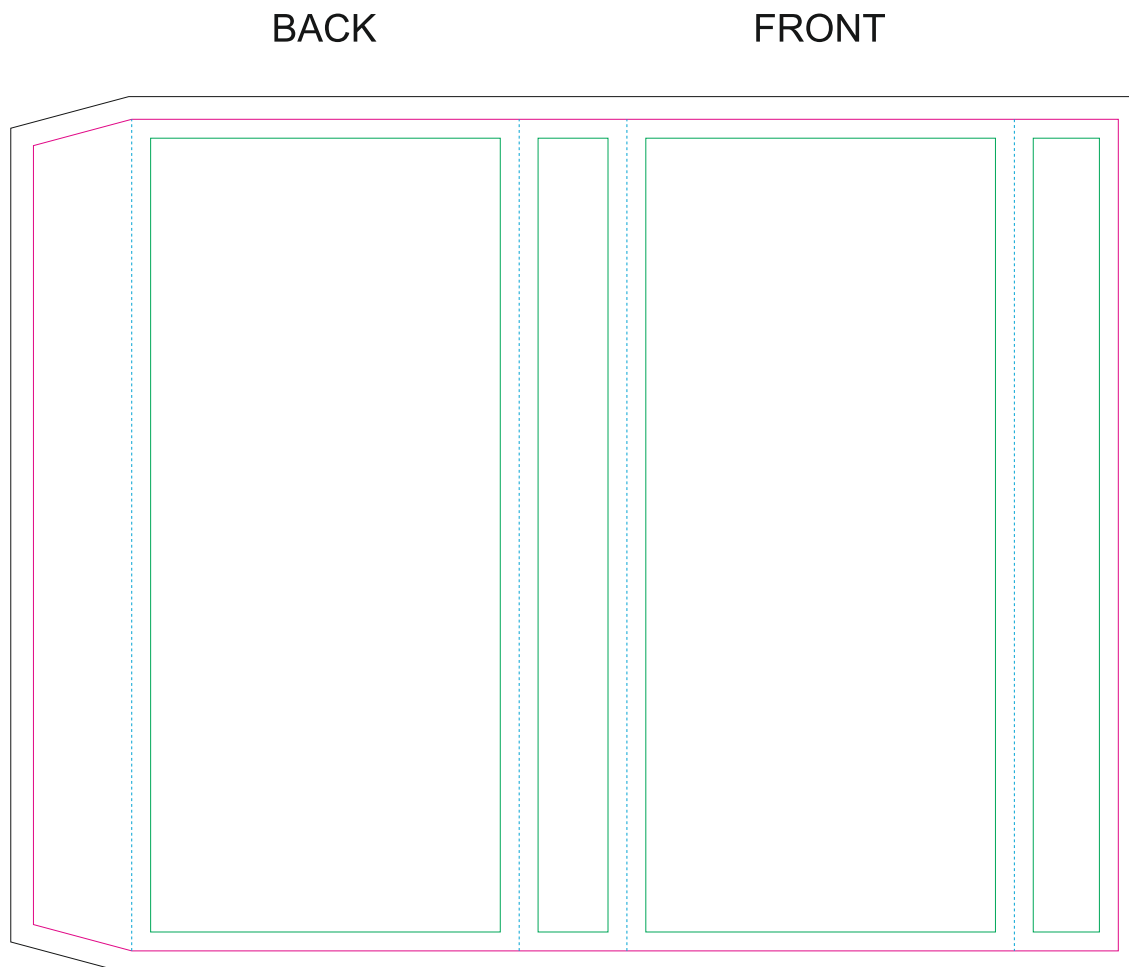

Paperboard box

- Margin
- Edge of product
- Bleed limit 3-3 mm (background must fill it)
- - - - - Fold line

resolution: min. 300 DPI
colours: CMYK
formats: TIFF, PDF, EPS, AI, CDR

The green line indicates the area all non-background object-texts, logos, etc.
The pink outline the maximum size of graphic visible on the product.
The black line indicates the size of the required graphics including bleed.
The blue line indicates the folding.

Kraft paperboard box

- Margin
- Edge of product
- Bleed limit 3-3 mm (background must fill it)
- - - - - Fold line

resolution: min. 300 DPI
colours: CMYK
formats: TIFF, PDF, EPS, AI, CDR

The green line indicates the area all non-background object-texts, logos, etc.
The pink outline the maximum size of graphic visible on the product.
The black line indicates the size of the required graphics including bleed.
The blue line indicates the folding.

The size of the paper sleeve is for reference only as product packaging size may vary.

Paper Sleeve

— Margin

— Edge of product

— Bleed limit 3-3 mm (background must fill it)

- - - - - Fold line

resolution: min. 300 DPI

The green line indicates the area all non-background object-texts, logos, etc.
The pink outline the maximum size of graphic visible on the product.
The black line indicates the size of the required graphics including bleed.
The blue line indicates the folding.