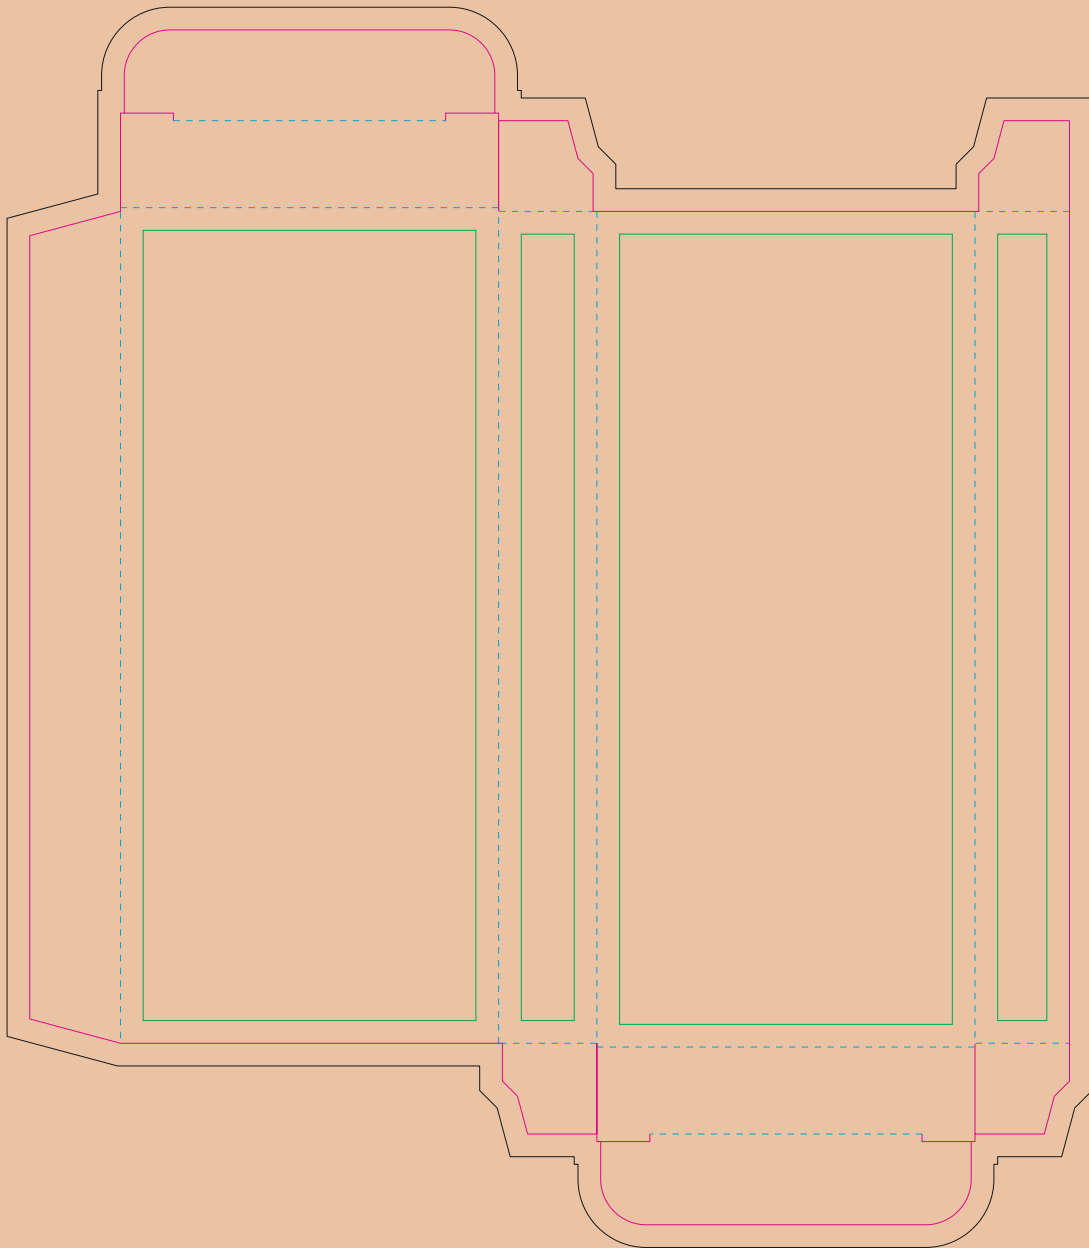

Paperboard box

- Margin
- Edge of product
- Bleed limit 3-3 mm (background must fill it)
- - - - - Fold line

resolution: min. 300 DPI
colours: CMYK
formats: TIFF, PDF, EPS, AI, CDR

The green line indicates the area all non-background object-texts, logos, etc.
The pink outline the maximum size of graphic visible on the product.
The black line indicates the size of the required graphics including bleed.
The blue line indicates the folding.

Kraft paperboard box

- Margin
- Edge of product
- Bleed limit 3-3 mm (background must fill it)
- - - - - Fold line

resolution: min. 300 DPI
colours: CMYK
formats: TIFF, PDF, EPS, AI, CDR

The green line indicates the area all non-background object-texts, logos, etc.
The pink outline the maximum size of graphic visible on the product.
The black line indicates the size of the required graphics including bleed.
The blue line indicates the folding.

The size of the paper sleeve is for reference only as product packaging size may vary.

Paper Sleeve

— Margin

— Edge of product

— Bleed limit 3-3 mm (background must fill it)

- - - - - Fold line

resolution: min. 300 DPI

The green line indicates the area all non-background object-texts, logos, etc.
The pink outline the maximum size of graphic visible on the product.
The black line indicates the size of the required graphics including bleed.
The blue line indicates the folding.