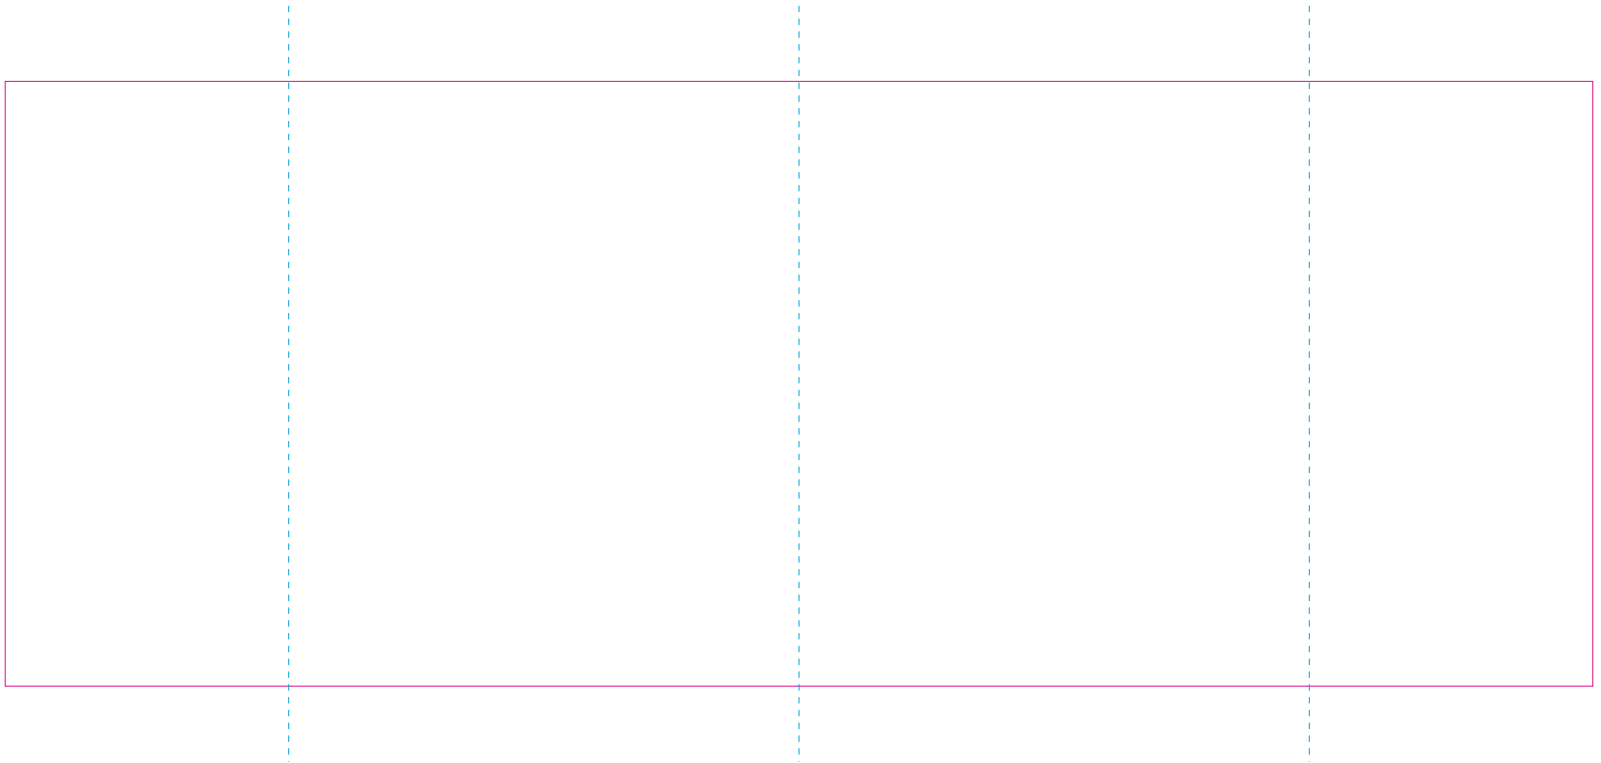

C

— Edge of graphics

- - - centerlines

file format: vector  
colours: in one color  
formats: PDF, EPS, AI,  
CDR

The pink outline the maximum size of graphic visible on the product.  
The blue dash line indicates the center line of the left, right and middle side of object.

# RS

With rotary screen printing technology the product can only be printed on the opposite side of the handle, please do not position the design on the right or left handed side.

— Edge of graphics

- - - centerlines

file format: vector

colours: in one color

formats: PDF, EPS, AI,  
CDR

The pink outline the maximum size of graphic visible on the product.

The blue dash line indicates the center line of the left, right and middle side of object.

# Corrugated cardboard box

- Margin
- Edge of product
- Bleed limit 5-5 mm (background must fill it)
- - - - - Fold line

resolution: min. 300DPI  
colours: CMYK  
formats: TIFF, PDF, EPS, AI, CDR

The green line indicates the area all non-background object - texts, logos, etc.  
The pink outline the maximum size of graphic visible on the product.  
The black line indicates the size of the required graphics including bleed.