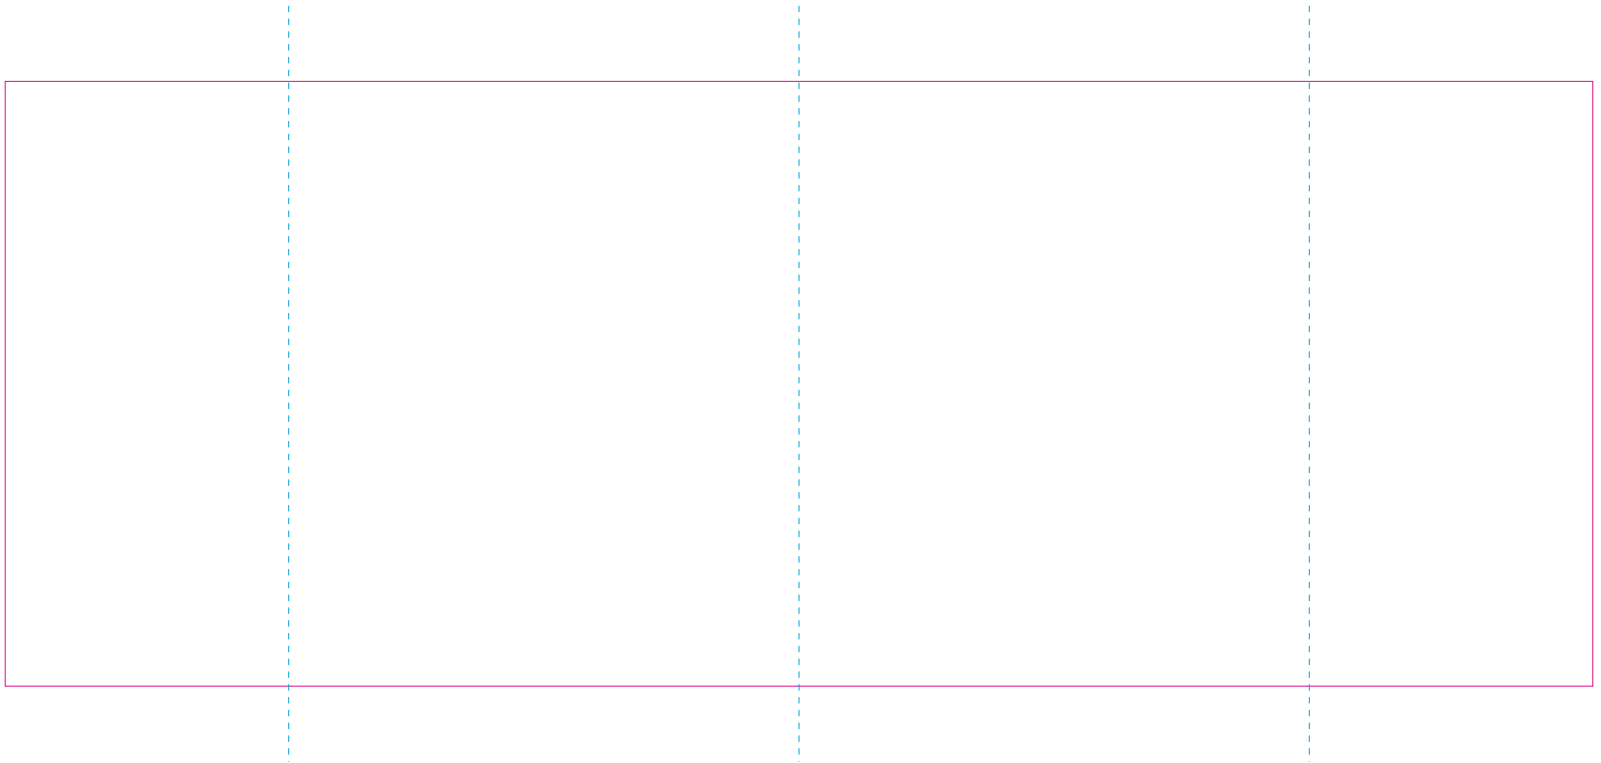

C

—— Edge of graphics

----- centerlines

file format: vector
colours: in one color
formats: PDF, EPS, AI,
CDR

The pink outline the maximum size of graphic visible on the product.
The blue dash line indicates the center line of the left, right and middle side of object.

RS

With rotary screen printing technology the product can only be printed on the opposite side of the handle, please do not position the design on the right or left handed side.

— Edge of graphics

- - - centerlines

file format: vector

colours: in one color

formats: PDF, EPS, AI,
CDR

The pink outline the maximum size of graphic visible on the product.

The blue dash line indicates the center line of the left, right and middle side of object.

Corrugated cardboard box

- Margin
- Edge of product
- Bleed limit 5-5 mm (background must fill it)
- - - - - Fold line

resolution: min. 300DPI
colours: CMYK
formats: TIFF, PDF, EPS, AI, CDR

The green line indicates the area all non-background object - texts, logos, etc.
The pink outline the maximum size of graphic visible on the product.
The black line indicates the size of the required graphics including bleed.