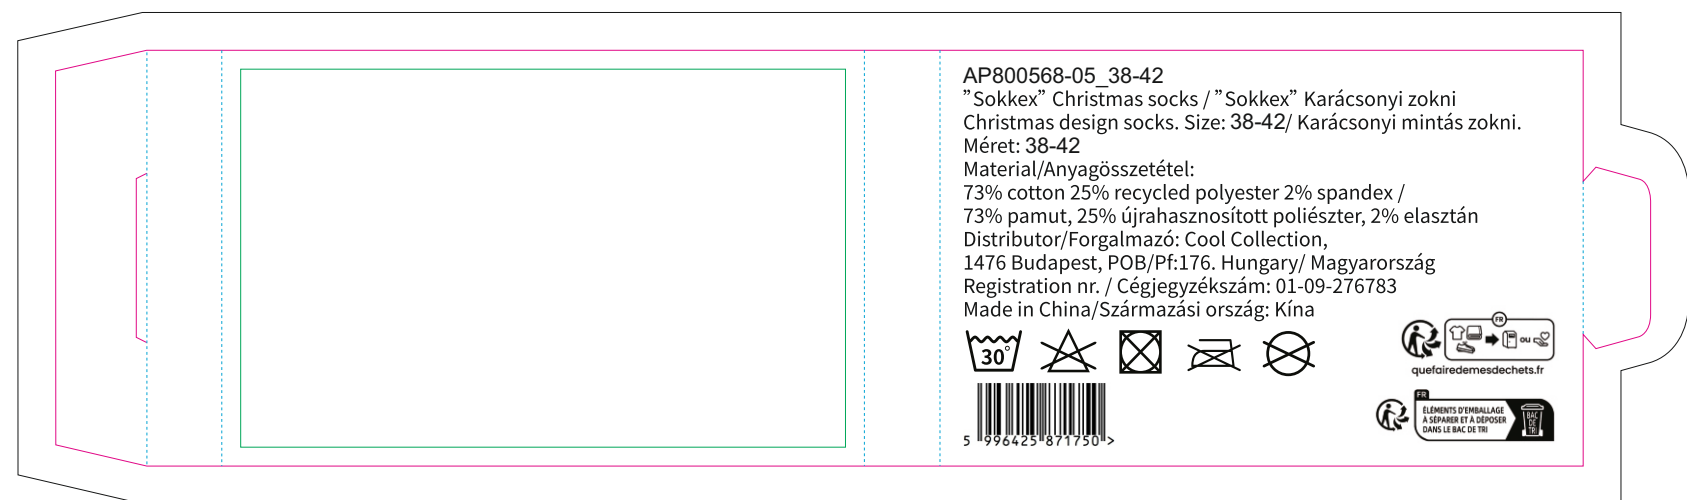

Paperboard box

- Margin
- Edge of product
- Bleed limit 3-3 mm (background must fill it)
- - - - - Fold line

resolution: min. 300 DPI
colours: CMYK
formats: TIFF, PDF, EPS, AI, CDR

The green line indicates the area all non-background object-texts, logos, etc.
The pink outline the maximum size of graphic visible on the product.
The black line indicates the size of the required graphics including bleed.
The blue line indicates the folding.

Kraft paperboard box

- Margin
- Edge of product
- Bleed limit 3-3 mm (background must fill it)
- - - - - Fold line

resolution: min. 300 DPI
colours: CMYK
formats: TIFF, PDF, EPS, AI, CDR

The green line indicates the area all non-background object-texts, logos, etc.
The pink outline the maximum size of graphic visible on the product.
The black line indicates the size of the required graphics including bleed.
The blue line indicates the folding.

The size of the paper sleeve is for reference only as product packaging size may vary.

Paper sleeve

FRONT

BACK

Margin

Edge of product

Bleed limit 3-3 mm (background must fill it)

Fold line

formats: TIFF, PDF, EPS, AI, CDR

The green line indicates the area all non-background object-texts, logos, etc.

The pink outline the maximum size of graphic visible on the product.

The black line indicates the size of the required graphics including bleed.