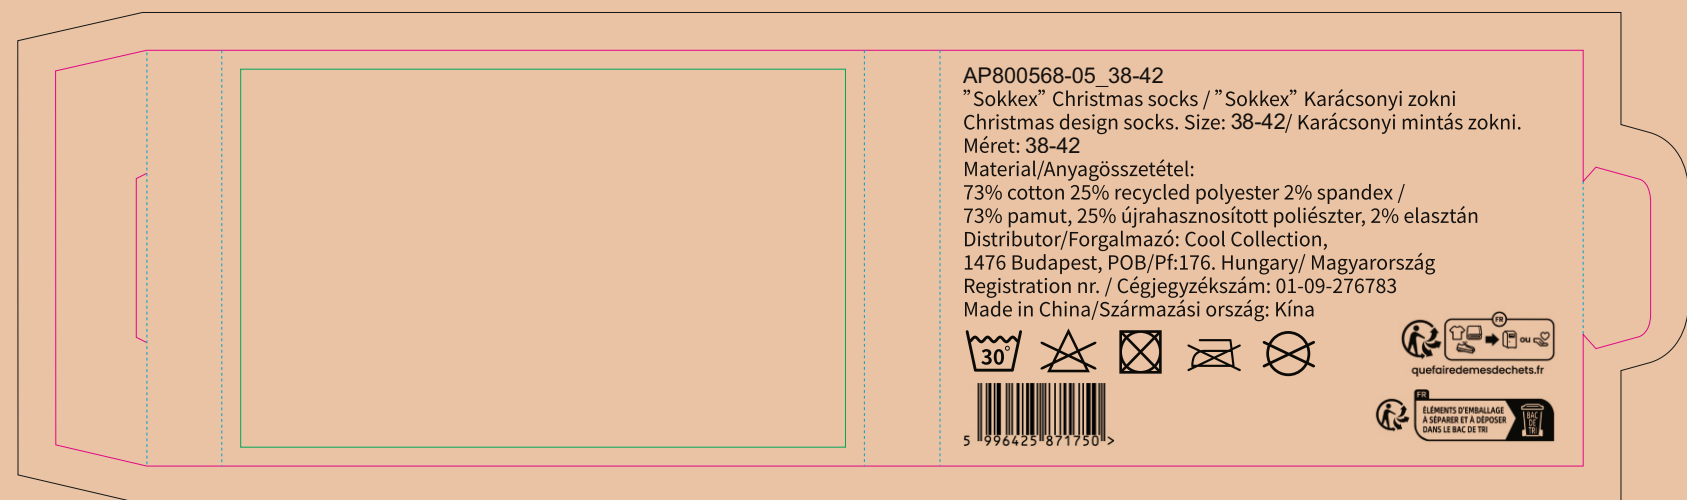

Paperboard box

- Margin
- Edge of product
- Bleed limit 3-3 mm (background must fill it)
- - - - - Fold line

resolution: min. 300 DPI
colours: CMYK
formats: TIFF, PDF, EPS, AI, CDR

The green line indicates the area all non-background object-texts, logos, etc.
The pink outline the maximum size of graphic visible on the product.
The black line indicates the size of the required graphics including bleed.
The blue line indicates the folding.

The black line indicates the size of the required graphics including bleed.

The blue line indicates the folding.

The size of the paper sleeve is for reference only as product packaging size may vary.

Kraft paper sleeve

FRONT

BACK

Margin

Edge of product

Bleed limit 3-3 mm (background must fill it)

Fold line

resolution: min. 300 DPI

colours: CMYK

formats: TIFF, PDF, EPS, AI, CDR

The green line indicates the area all non-background object-texts, logos, etc.

The pink outline the maximum size of graphic visible on the product.

The black line indicates the size of the required graphics including bleed.