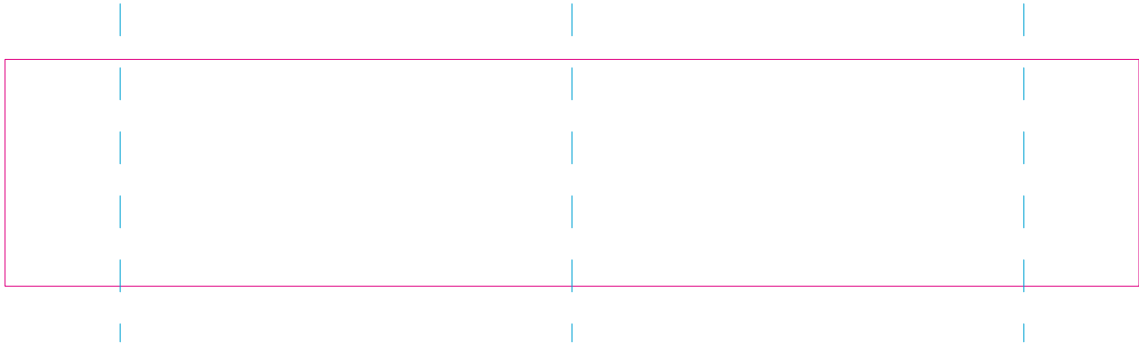

C

—— Edge of graphics

----- centerlines

resolution: min. 300 DPI

colours: CMYK

formats: TIFF, PDF, EPS, AI, CDR

The pink outline the maximum size of graphic visible on the product.

The blue dash line indicates the center line of the left, right and middle side of object.

Corrugated cardboard box

- Margin
- Edge of product
- Bleed limit 5-5 mm (background must fill it)
- - - - - Fold line

resolution: min. 300 DPI
colours: CMYK
formats: TIFF, PDF, EPS, AI, CDR

The green line indicates the area all non-background object-texts, logos, etc.
The pink outline indicates the maximum size of graphic visible on the product.
The black line indicates the size of the required graphics including bleed.
The blue line indicates the folding.

Kraft corrugated cardboard box

- Margin
- Edge of product
- Bleed limit 5-5 mm (background must fill it)
- - - - - Fold line

resolution: min. 300 DPI
colours: CMYK
formats: TIFF, PDF, EPS, AI, CDR

The green line indicates the area all non-background object-texts, logos, etc.
The pink outline the maximum size of graphic visible on the product.
The black line indicates the size of the required graphics including bleed.
The blue line indicates the folding.

resolution: min. 300 DPI
colours: CMYK
formats: TIFF, PDF, EPS, AI, CDR

The green line indicates the area all non-background object-texts, logos, etc.
The pink outline the maximum size of graphic visible on the product.
The black line indicates the size of the required graphics including bleed.
The blue line indicates the folding.