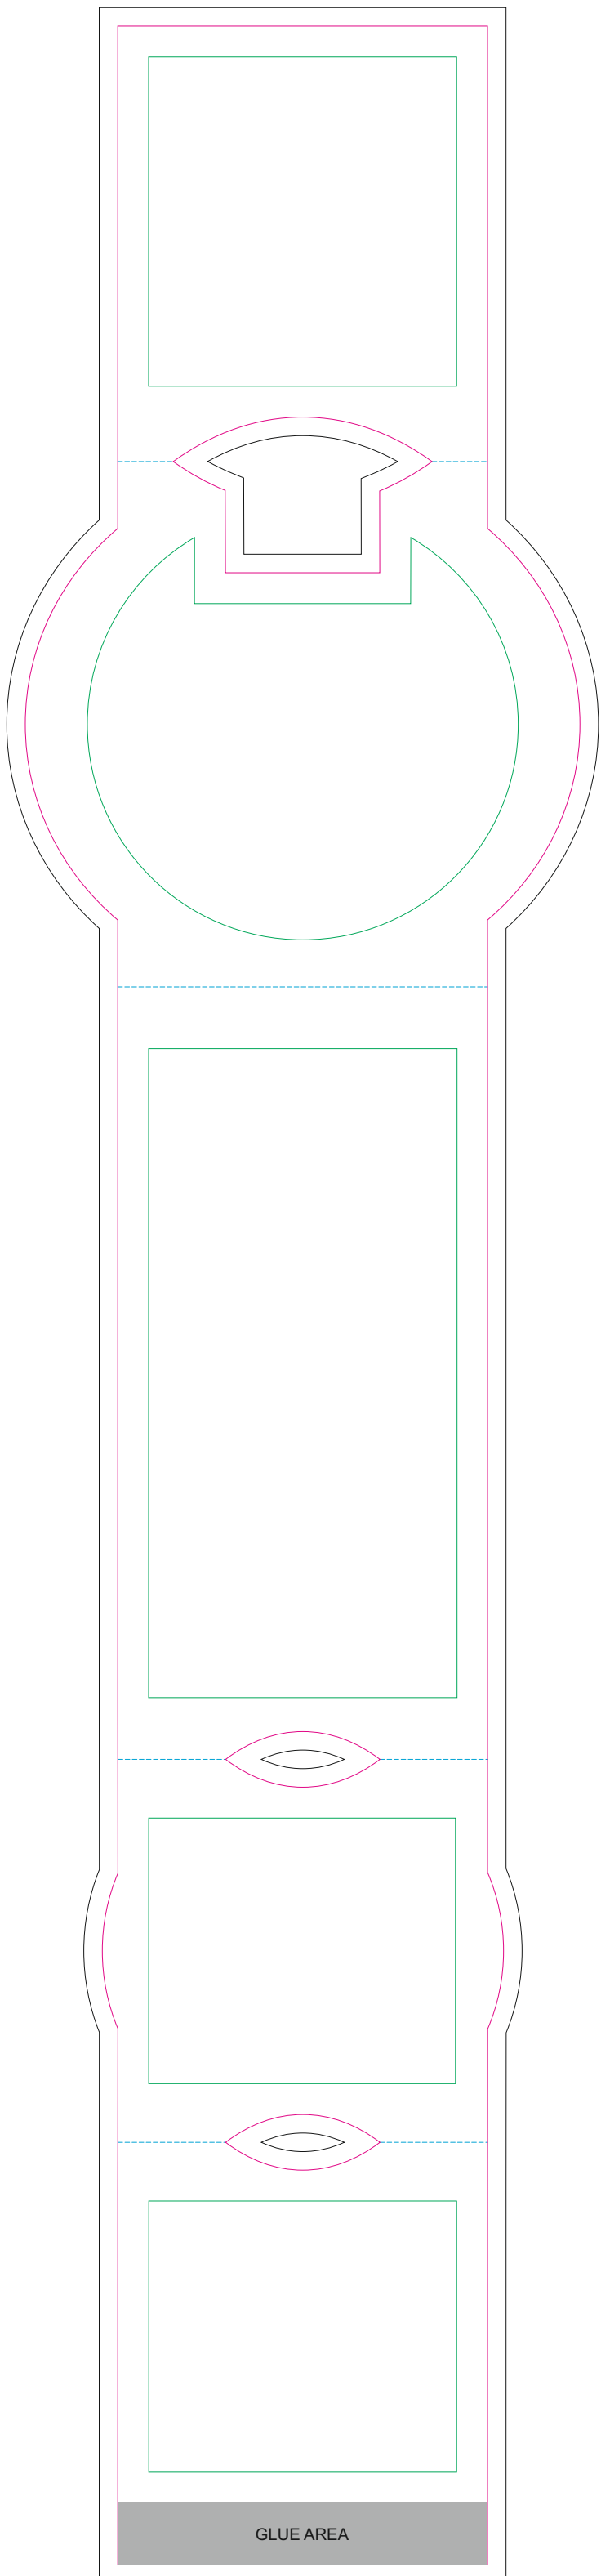

Paper Sleeve

TOP

FRONT

BOTTOM

- Margin
- Edge of product
- Bleed limit 3-3 mm (background must fill it)
- - - - - Fold line

resolution: min. 300 DPI
colours: CMYK
formats: TIFF, PDF, EPS, AI, CDR

The green line indicates the area all non-background object-texts, logos, etc.
The pink outline the maximum size of graphic visible on the product.
The black line indicates the size of the required graphics including bleed.
The blue line indicates the folding.