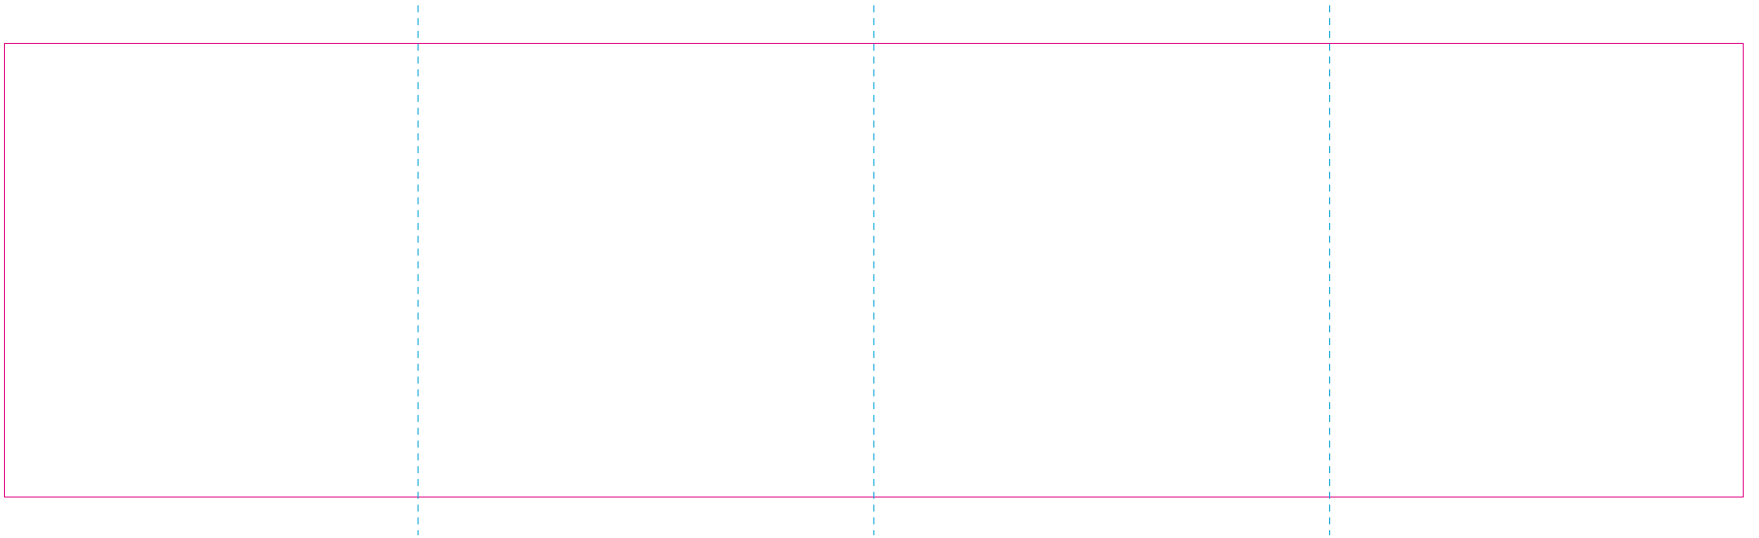

RUV

— Edge of graphics

- - - centerlines

resolution: min. 300 DPI

colours: CMYK

formats: TIFF, PDF, EPS, AI, CDR

The pink outline the maximum size of graphic visible on the product.

The blue dash line indicates the center line of the left, right and middle side of object.

RS

— Edge of graphics

- - - centerlines

resolution: min. 300 DPI

colours: CMYK

formats: TIFF, PDF, EPS, AI, CDR

The pink outline the maximum size of graphic visible on the product.

The blue dash line indicates the center line of the left, right and middle side of object.

Corrugated cardboard box

- Margin
- Edge of product
- Bleed limit 5-5 mm (background must fill it)
- - - - - Fold line

resolution: min. 300 DPI
colours: CMYK
formats: TIFF, PDF, EPS, AI, CDR

The green line indicates the area all non-background object-texts, logos, etc.
The pink outline the maximum size of graphic visible on the product.
The black line indicates the size of the required graphics including bleed.
The blue line indicates the folding.

Paper Sleeve

TOP

FRONT

BOTTOM

- Margin
- Edge of product
- Bleed limit 3-3 mm (background must fill it)
- - - - - Fold line

resolution: min. 300 DPI
colours: CMYK
formats: TIFF, PDF, EPS, AI, CDR

The green line indicates the area all non-background object-texts, logos, etc.
The pink outline the maximum size of graphic visible on the product.
The black line indicates the size of the required graphics including bleed.
The blue line indicates the folding.