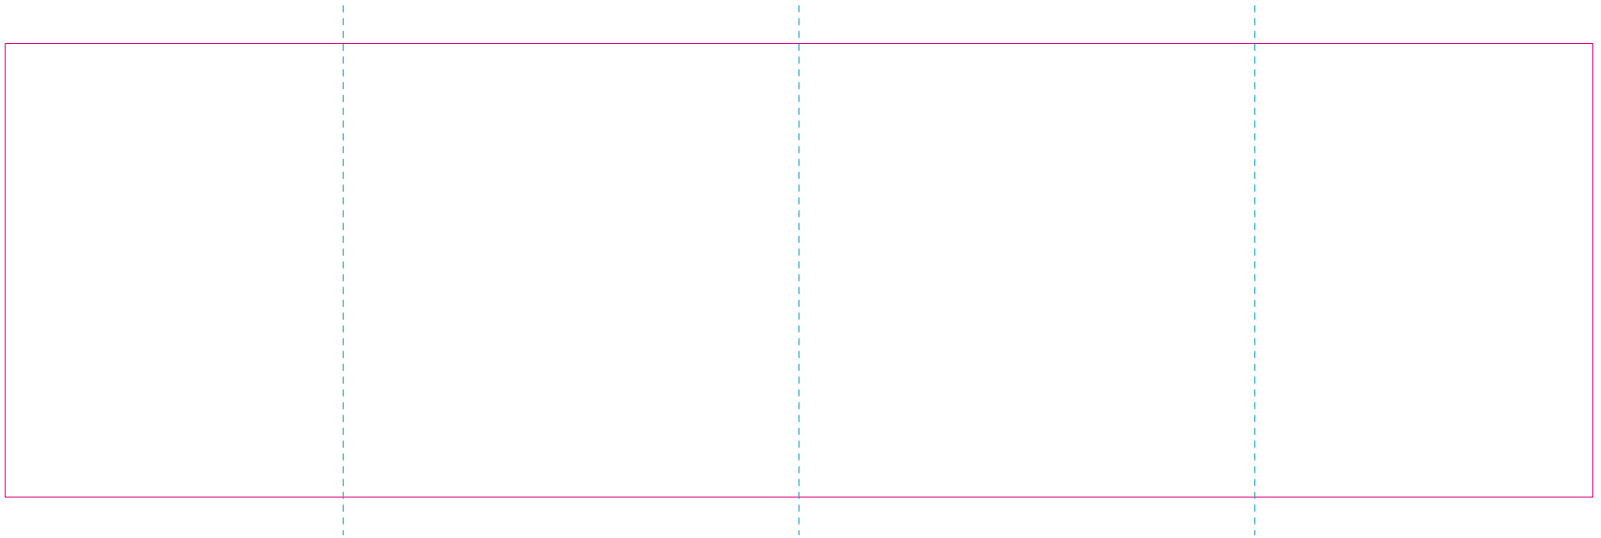

RUV

— Edge of graphics

- - - centerlines

resolution: min. 300 DPI

colours: CMYK

formats: TIFF, PDF, EPS, AI, CDR

The pink outline the maximum size of graphic visible on the product.

The blue dash line indicates the center line of the left, right and middle side of object.

RS

— Edge of graphics

- - - centerlines

resolution: min. 300 DPI

colours: CMYK

formats: TIFF, PDF, EPS, AI, CDR

The pink outline the maximum size of graphic visible on the product.

The blue dash line indicates the center line of the left, right and middle side of object.

Corrugated cardboard box

- Margin
- Edge of product
- Bleed limit 5-5 mm (background must fill it)
- - - - - Fold line

resolution: min. 300 DPI
colours: CMYK
formats: TIFF, PDF, EPS, AI, CDR

The green line indicates the area all non-background object-texts, logos, etc.
The pink outline the maximum size of graphic visible on the product.
The black line indicates the size of the required graphics including bleed.
The blue line indicates the folding.

Paper Sleeve

TOP

FRONT

BOTTOM

- Margin
- Edge of product
- Bleed limit 3-3 mm (background must fill it)
- - - - - Fold line

resolution: min. 300 DPI
colours: CMYK
formats: TIFF, PDF, EPS, AI, CDR

The green line indicates the area all non-background object-texts, logos, etc.
The pink outline the maximum size of graphic visible on the product.
The black line indicates the size of the required graphics including bleed.
The blue line indicates the folding.