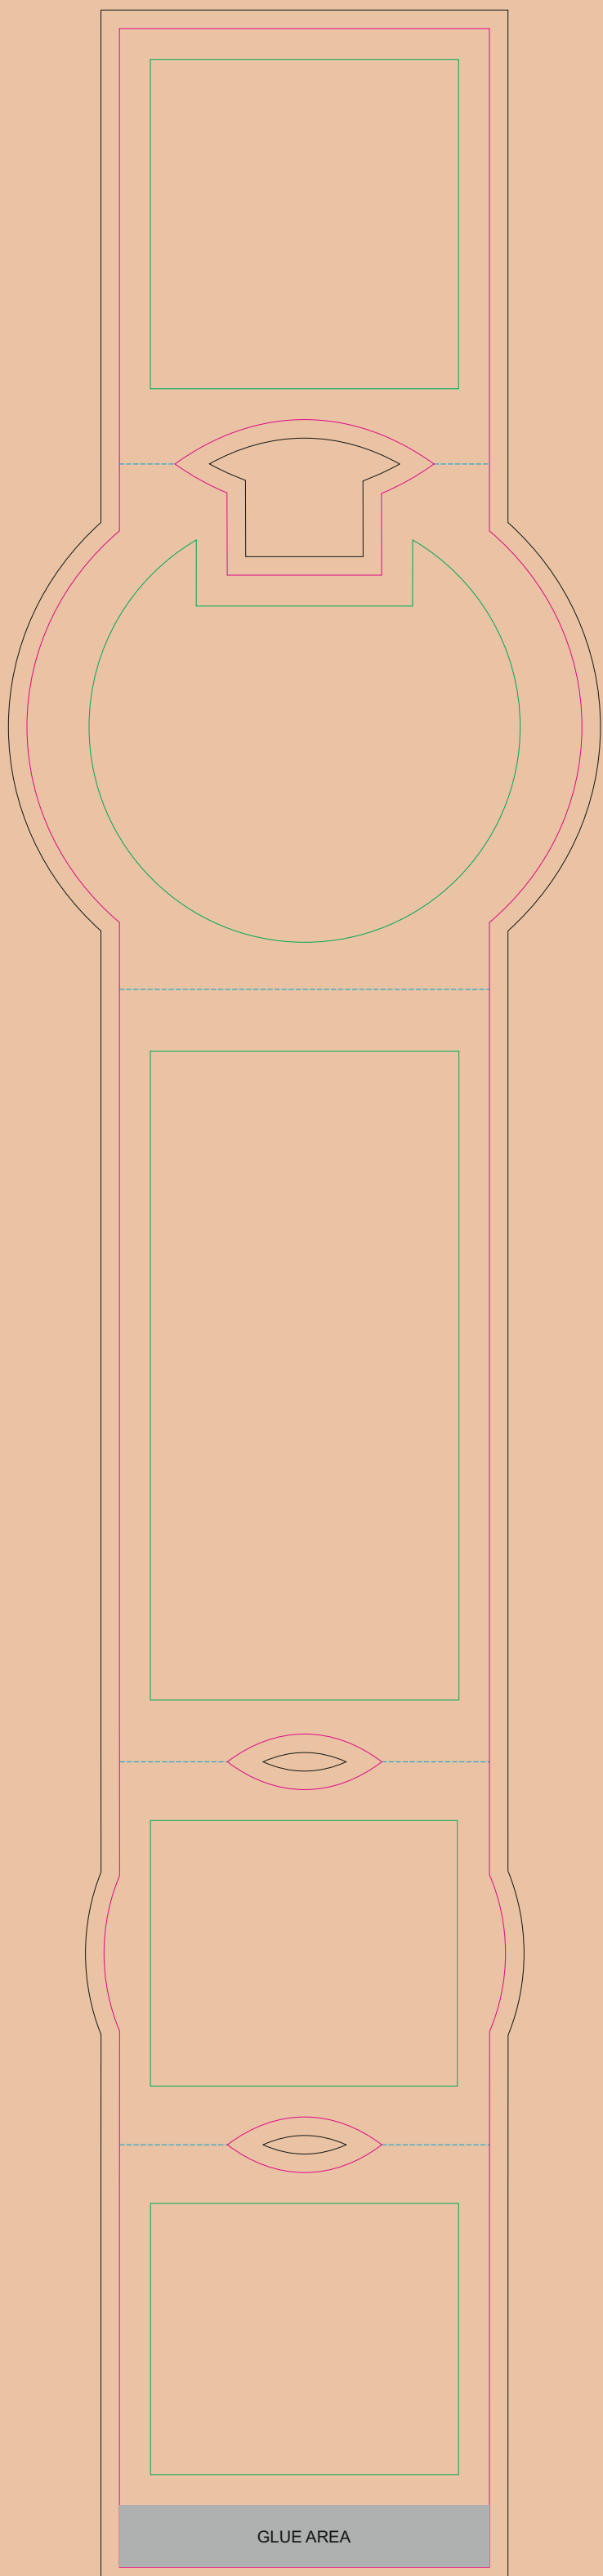

Kraft Paper Sleeve

TOP

FRONT

BOTTOM

- Margin
- Edge of product
- Bleed limit 3-3 mm (background must fill it)
- - - - - Fold line

resolution: min. 300 DPI
colours: CMYK
formats: TIFF, PDF, EPS, AI, CDR

The green line indicates the area all non-background object-texts, logos, etc.
The pink outline the maximum size of graphic visible on the product.
The black line indicates the size of the required graphics including bleed.
The blue line indicates the folding.