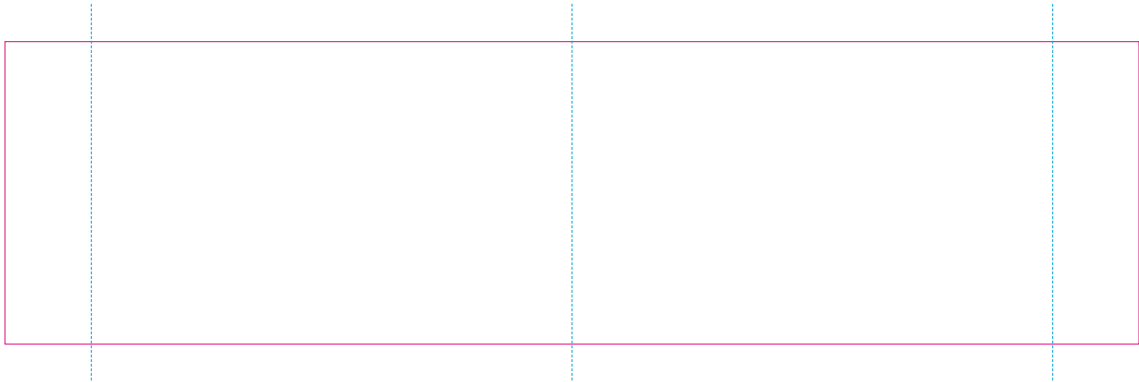

C

— Edge of graphics

- - - Centerlines

file format: vector

colours: in one color

formats: PDF, EPS, AI, CDR

The pink outline the maximum size of graphic visible on the product.

The blue dash line indicates the center line of the left, right and middle side of object.

RS

With rotary screen printing technology the product can only be printed on the opposite side of the handle, please do not position the design on the right or left handed side.

——— Edge of graphics

- - - - - Centerlines

file format: vector
colours: in one color
formats: PDF, EPS, AI, CDR

The pink outline the maximum size of graphic visible on the product.
The blue dash line indicates the center line of the left, right and middle side of object.

WPC

— Edge of graphics

- - - Centerlines

file format: vector
colours: in one color
formats: PDF, EPS, AI, CDR

The pink outline the maximum size of graphic visible on the product.
The blue dash line indicates the center line of the left, right and middle side of object.