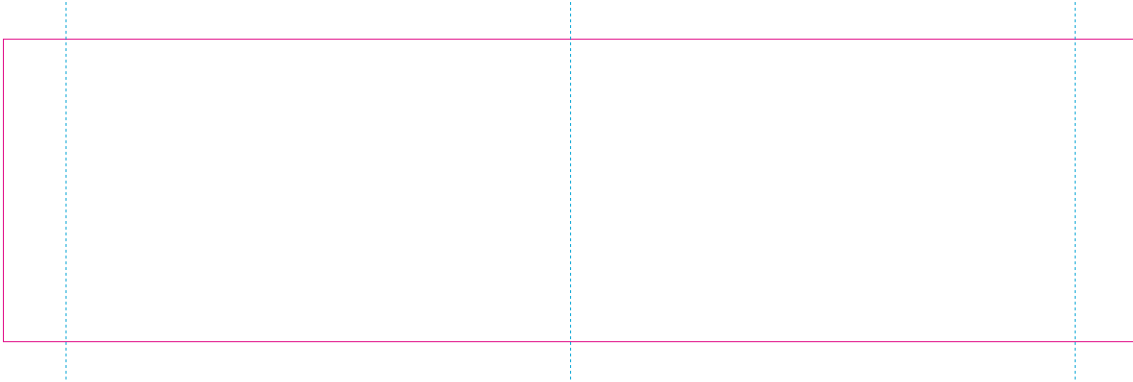

C

— Edge of graphics

- - - centerlines

resolution: min. 300 DPI

colours: CMYK

formats: TIFF, PDF, EPS, AI, CDR

The pink outline the maximum size of graphic visible on the product.

The blue dash line indicates the center line of the left, right and middle side of object.

Corrugated cardboard box

- Margin
- Edge of product
- Bleed limit 5-5 mm (background must fill it)
- - - - - Fold line

resolution: min. 300 DPI
colours: CMYK
formats: TIFF, PDF, EPS, AI, CDR

The green line indicates the area all non-background object-texts, logos, etc.
The pink outline the maximum size of graphic visible on the product.
The black line indicates the size of the required graphics including bleed.
The blue line indicates the folding.

Kraft corrugated cardboard box

- Margin
- Edge of product
- Bleed limit 5-5 mm (background must fill it)
- - - - - Fold line

resolution: min. 300 DPI
colours: CMYK
formats: TIFF, PDF, EPS, AI, CDR

The green line indicates the area all non-background object-texts, logos, etc.
The pink outline the maximum size of graphic visible on the product.
The black line indicates the size of the required graphics including bleed.
The blue line indicates the folding.

The green line indicates the area all non-background object-texts, logos, etc.
The pink outline the maximum size of graphic visible on the product.
The black line indicates the size of the required graphics including bleed.
The blue line indicates the folding.