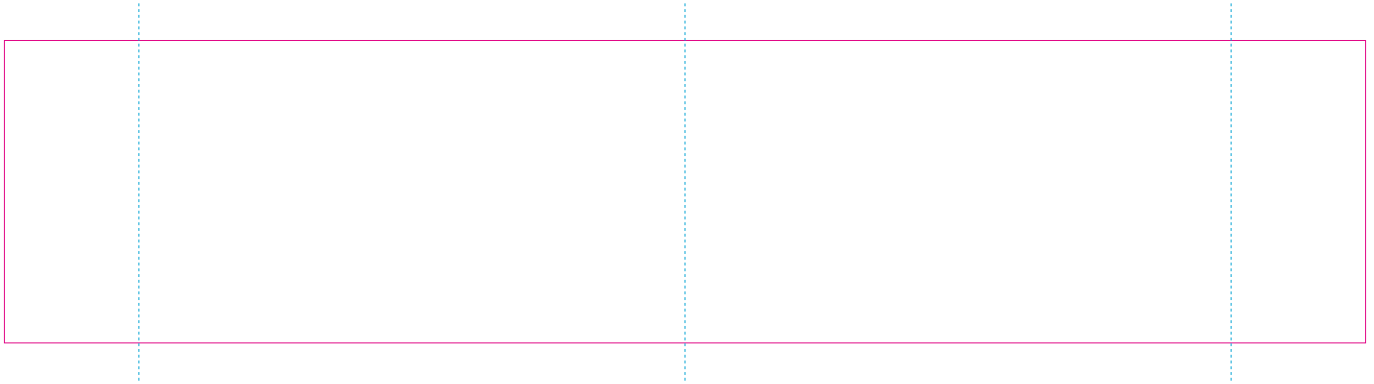

C

— Edge of graphics

- - - centerlines

resolution: min. 300 DPI

colours: CMYK

formats: TIFF, PDF, EPS, AI, CDR

The pink outline the maximum size of graphic visible on the product.

The blue dash line indicates the center line of the left, right and middle side of object.

RS

With rotary screen printing technology the product can only be printed on the opposite side of the handle, please do not position the design on the right or left handed side.

— Edge of graphics

- - - centerlines

resolution: min. 300 DPI

colours: CMYK

formats: TIFF, PDF, EPS, AI, CDR

The pink outline the maximum size of graphic visible on the product.

The blue dash line indicates the center line of the left, right and middle side of object.

Corrugated cardboard box

- Margin
- Edge of product
- Bleed limit 5-5 mm (background must fill it)
- - - - - Fold line

resolution: min. 300 DPI
colours: CMYK
formats: TIFF, PDF, EPS, AI, CDR

The green line indicates the area all non-background object-texts, logos, etc.
The pink outline the maximum size of graphic visible on the product.
The black line indicates the size of the required graphics including bleed.
The blue line indicates the folding.