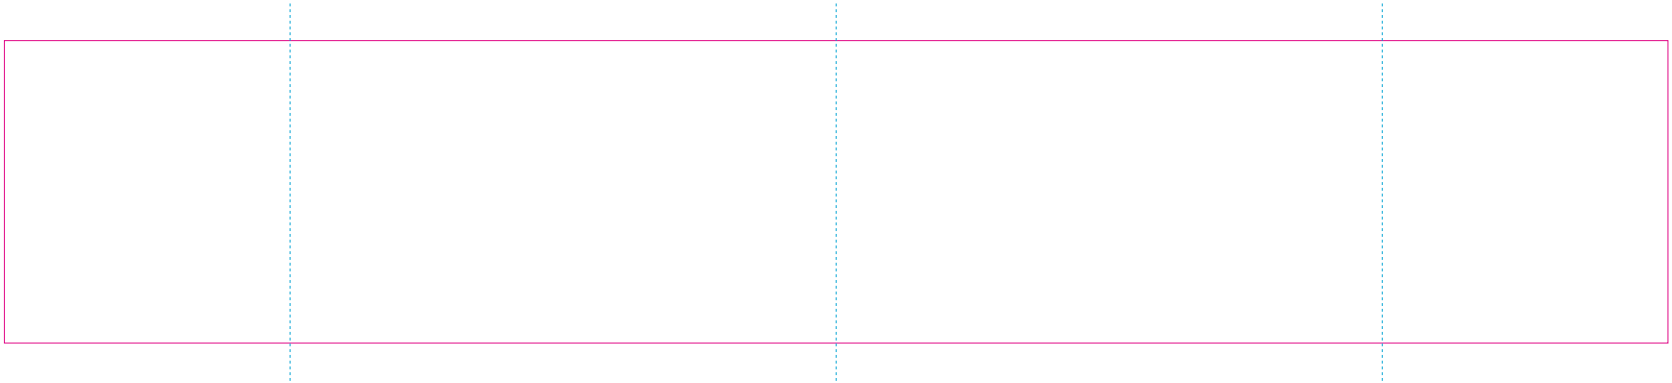

C

— Edge of graphics

- - - centerlines

resolution: min. 300 DPI

colours: CMYK

formats: TIFF, PDF, EPS, AI, CDR

The pink outline the maximum size of graphic visible on the product.

The blue dash line indicates the center line of the left, right and middle side of object.

resolution: min. 300 DPI

colours: CMYK

formats: TIFF, PDF, EPS, AI, CDR

The pink outline the maximum size of graphic visible on the product.

The blue dash line indicates the center line of the left, right and middle side of object.

The pink outline the maximum size of graphic visible on the product.

The black line indicates the size of the required graphics including bleed.

Kraft corrugated cardboard box

- Margin
- Edge of product
- Bleed limit 5-5 mm (background must fill it)
- - - - - Fold line

The black line indicates the size of the required graphics including bleed.