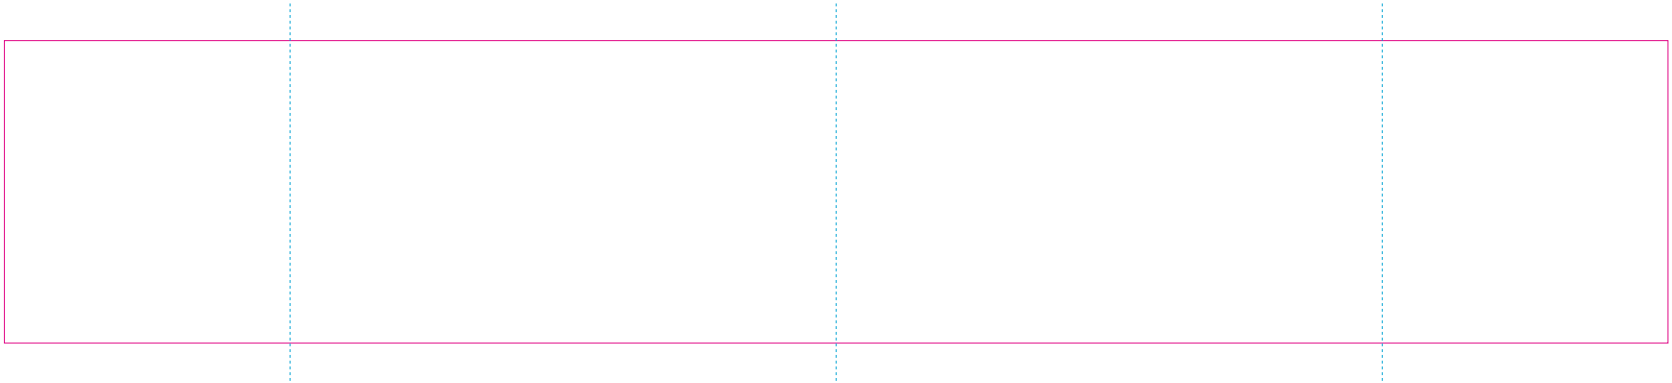

C

— Edge of graphics

- - - centerlines

resolution: min. 300 DPI

colours: CMYK

formats: TIFF, PDF, EPS, AI, CDR

The pink outline the maximum size of graphic visible on the product.

The blue dash line indicates the center line of the left, right and middle side of object.

resolution: min. 300 DPI

colours: CMYK

formats: TIFF, PDF, EPS, AI, CDR

The pink outline the maximum size of graphic visible on the product.

The blue dash line indicates the center line of the left, right and middle side of object.

The pink outline the maximum size of graphic visible on the product.

The black line indicates the size of the required graphics including bleed.