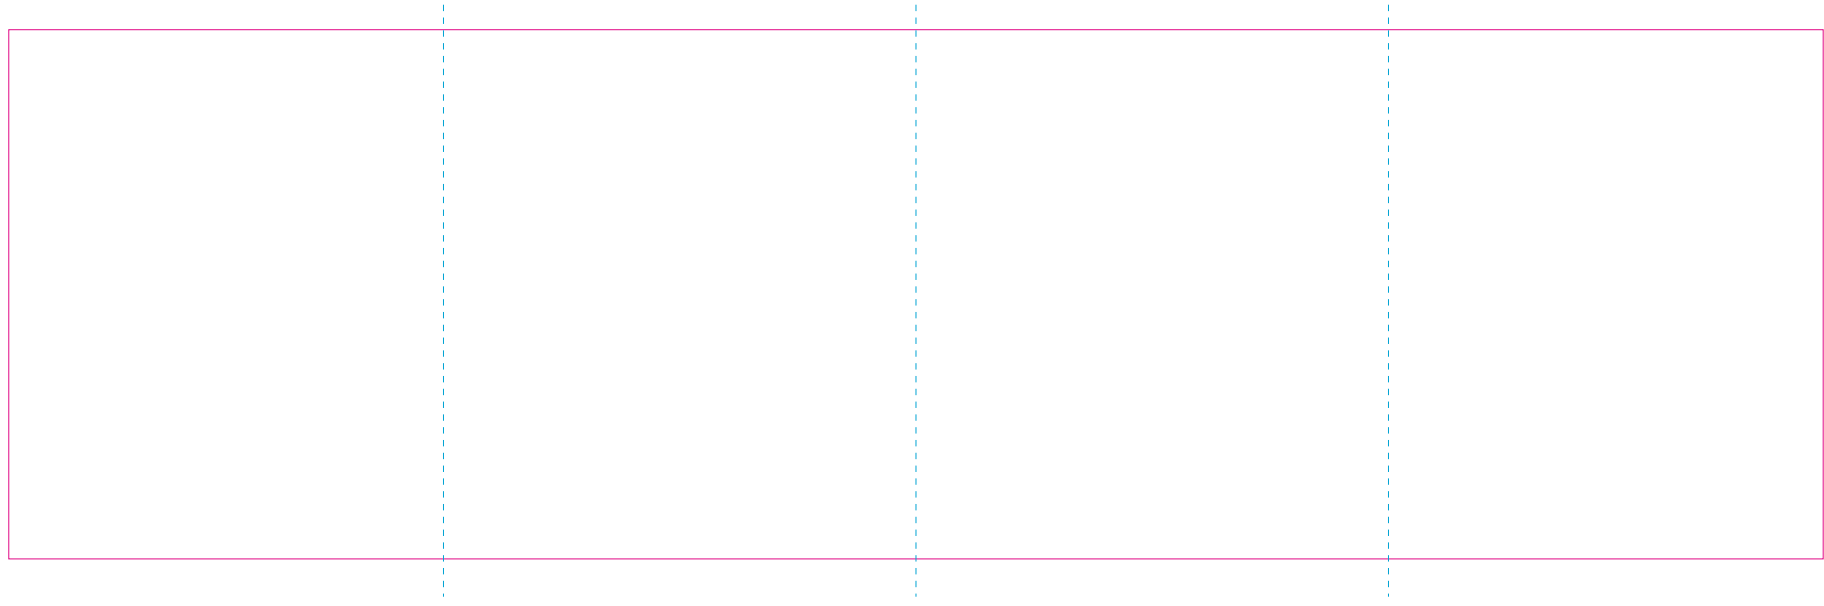

Corrugated cardboard box

RS, C

RUV

Edge of graphics
centerlines

file format: vector
colours: in one color formats: PDF, EPS, AI, CDR

The pink outline the maximum size of graphic visible on the product.
The blue dash line indicates the center line of the left, right and middle side of object.

Kraft corrugated cardboard box

Margin
Edge of product
Bleed limit 5-5 mm (background must fill it)
Fold line

resolution: min. 300DPI
colours: CMYK
formats: TIFF, PDF, EPS, AI, CDR

The green line indicates the area all non-background object - texts, logos, etc.
The pink outline the maximum size of graphic visible on the product.
The black line indicates the size of the required graphics including bleed.