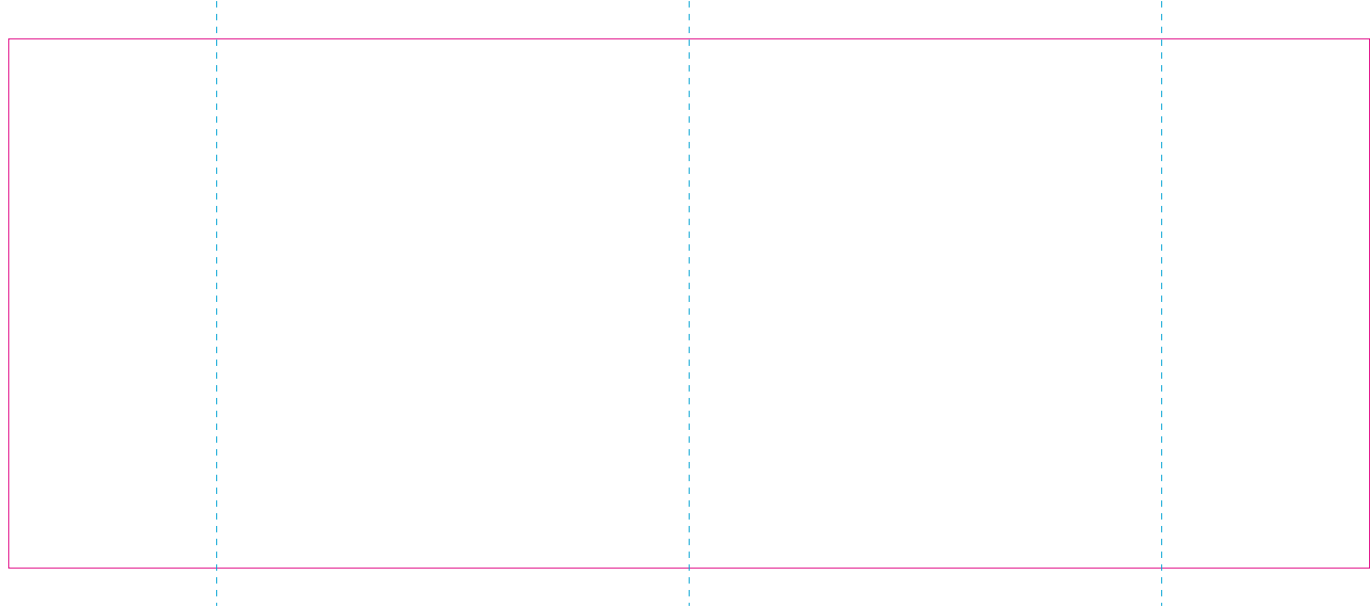

Corrugated cardboard box

RS, C

RUV

Edge of graphics
centerlines

file format: vector
colours: in one color formats: PDF, EPS, AI, CDR

The pink outline the maximum size of graphic visible on the product.
The blue dash line indicates the center line of the left, right and middle side of object.

Kraft corrugated cardboard box

Margin
Edge of product
Bleed limit 5-5 mm (background must fill it)
Fold line

resolution: min. 300DPI
colours: CMYK
formats: TIFF, PDF, EPS, AI, CDR

The green line indicates the area all non-background object - texts, logos, etc.
The pink outline the maximum size of graphic visible on the product.
The black line indicates the size of the required graphics including bleed.