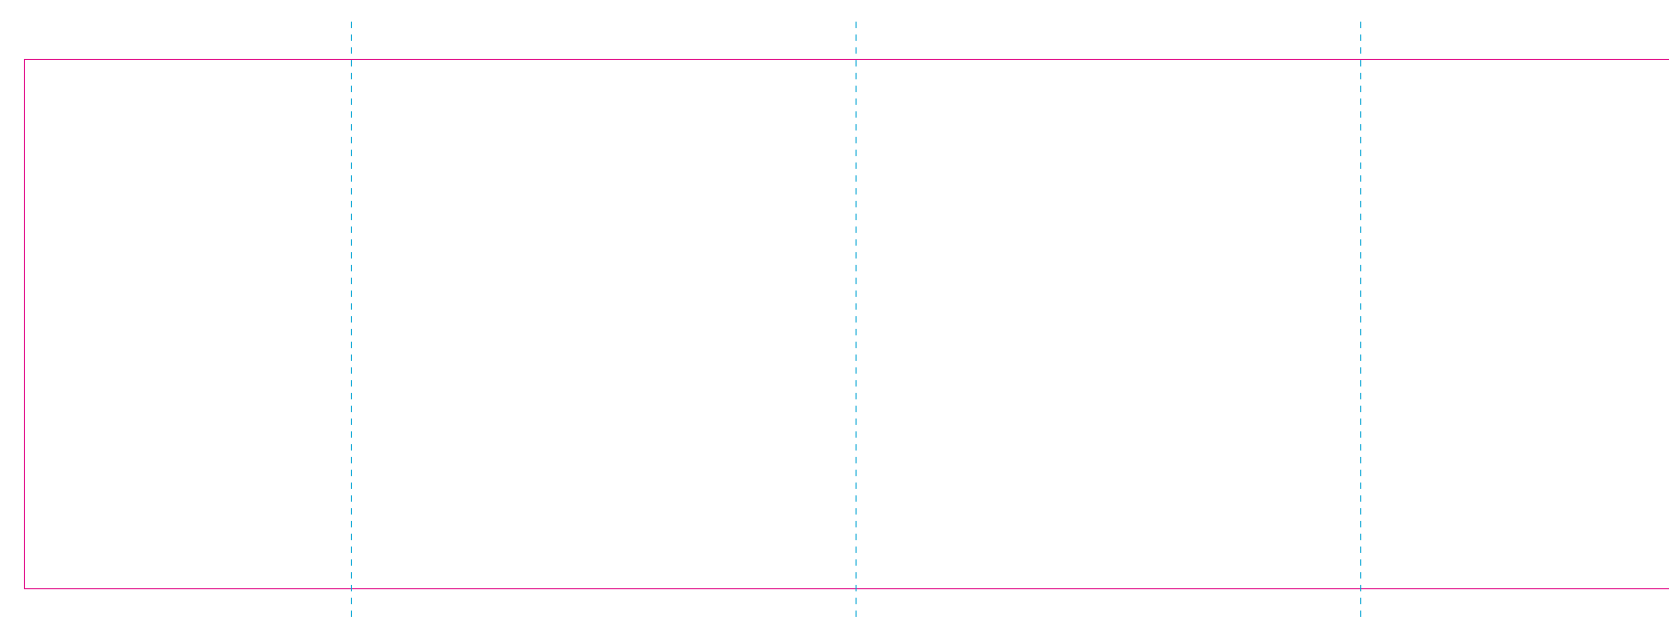

Corrugated cardboard box

RS

— Edge of graphics
- - - centerlines

file format: vector
colours: in one color
formats: PDF, EPS, AI, CDR

The pink outline the maximum size of graphic visible on the product.
The blue dash line indicates the center line of the left, right and middle side of object.

Kraft corrugated cardboard box

— Margin
— Edge of product
— Bleed limit 5-5 mm (background must fill it)
- - - Fold line

resolution: min. 300DPI
colours: CMYK
formats: TIFF, PDF, EPS, AI, CDR

The green line indicates the area all non-background object - texts, logos, etc.
The pink outline the maximum size of graphic visible on the product.
The black line indicates the size of the required graphics including bleed.