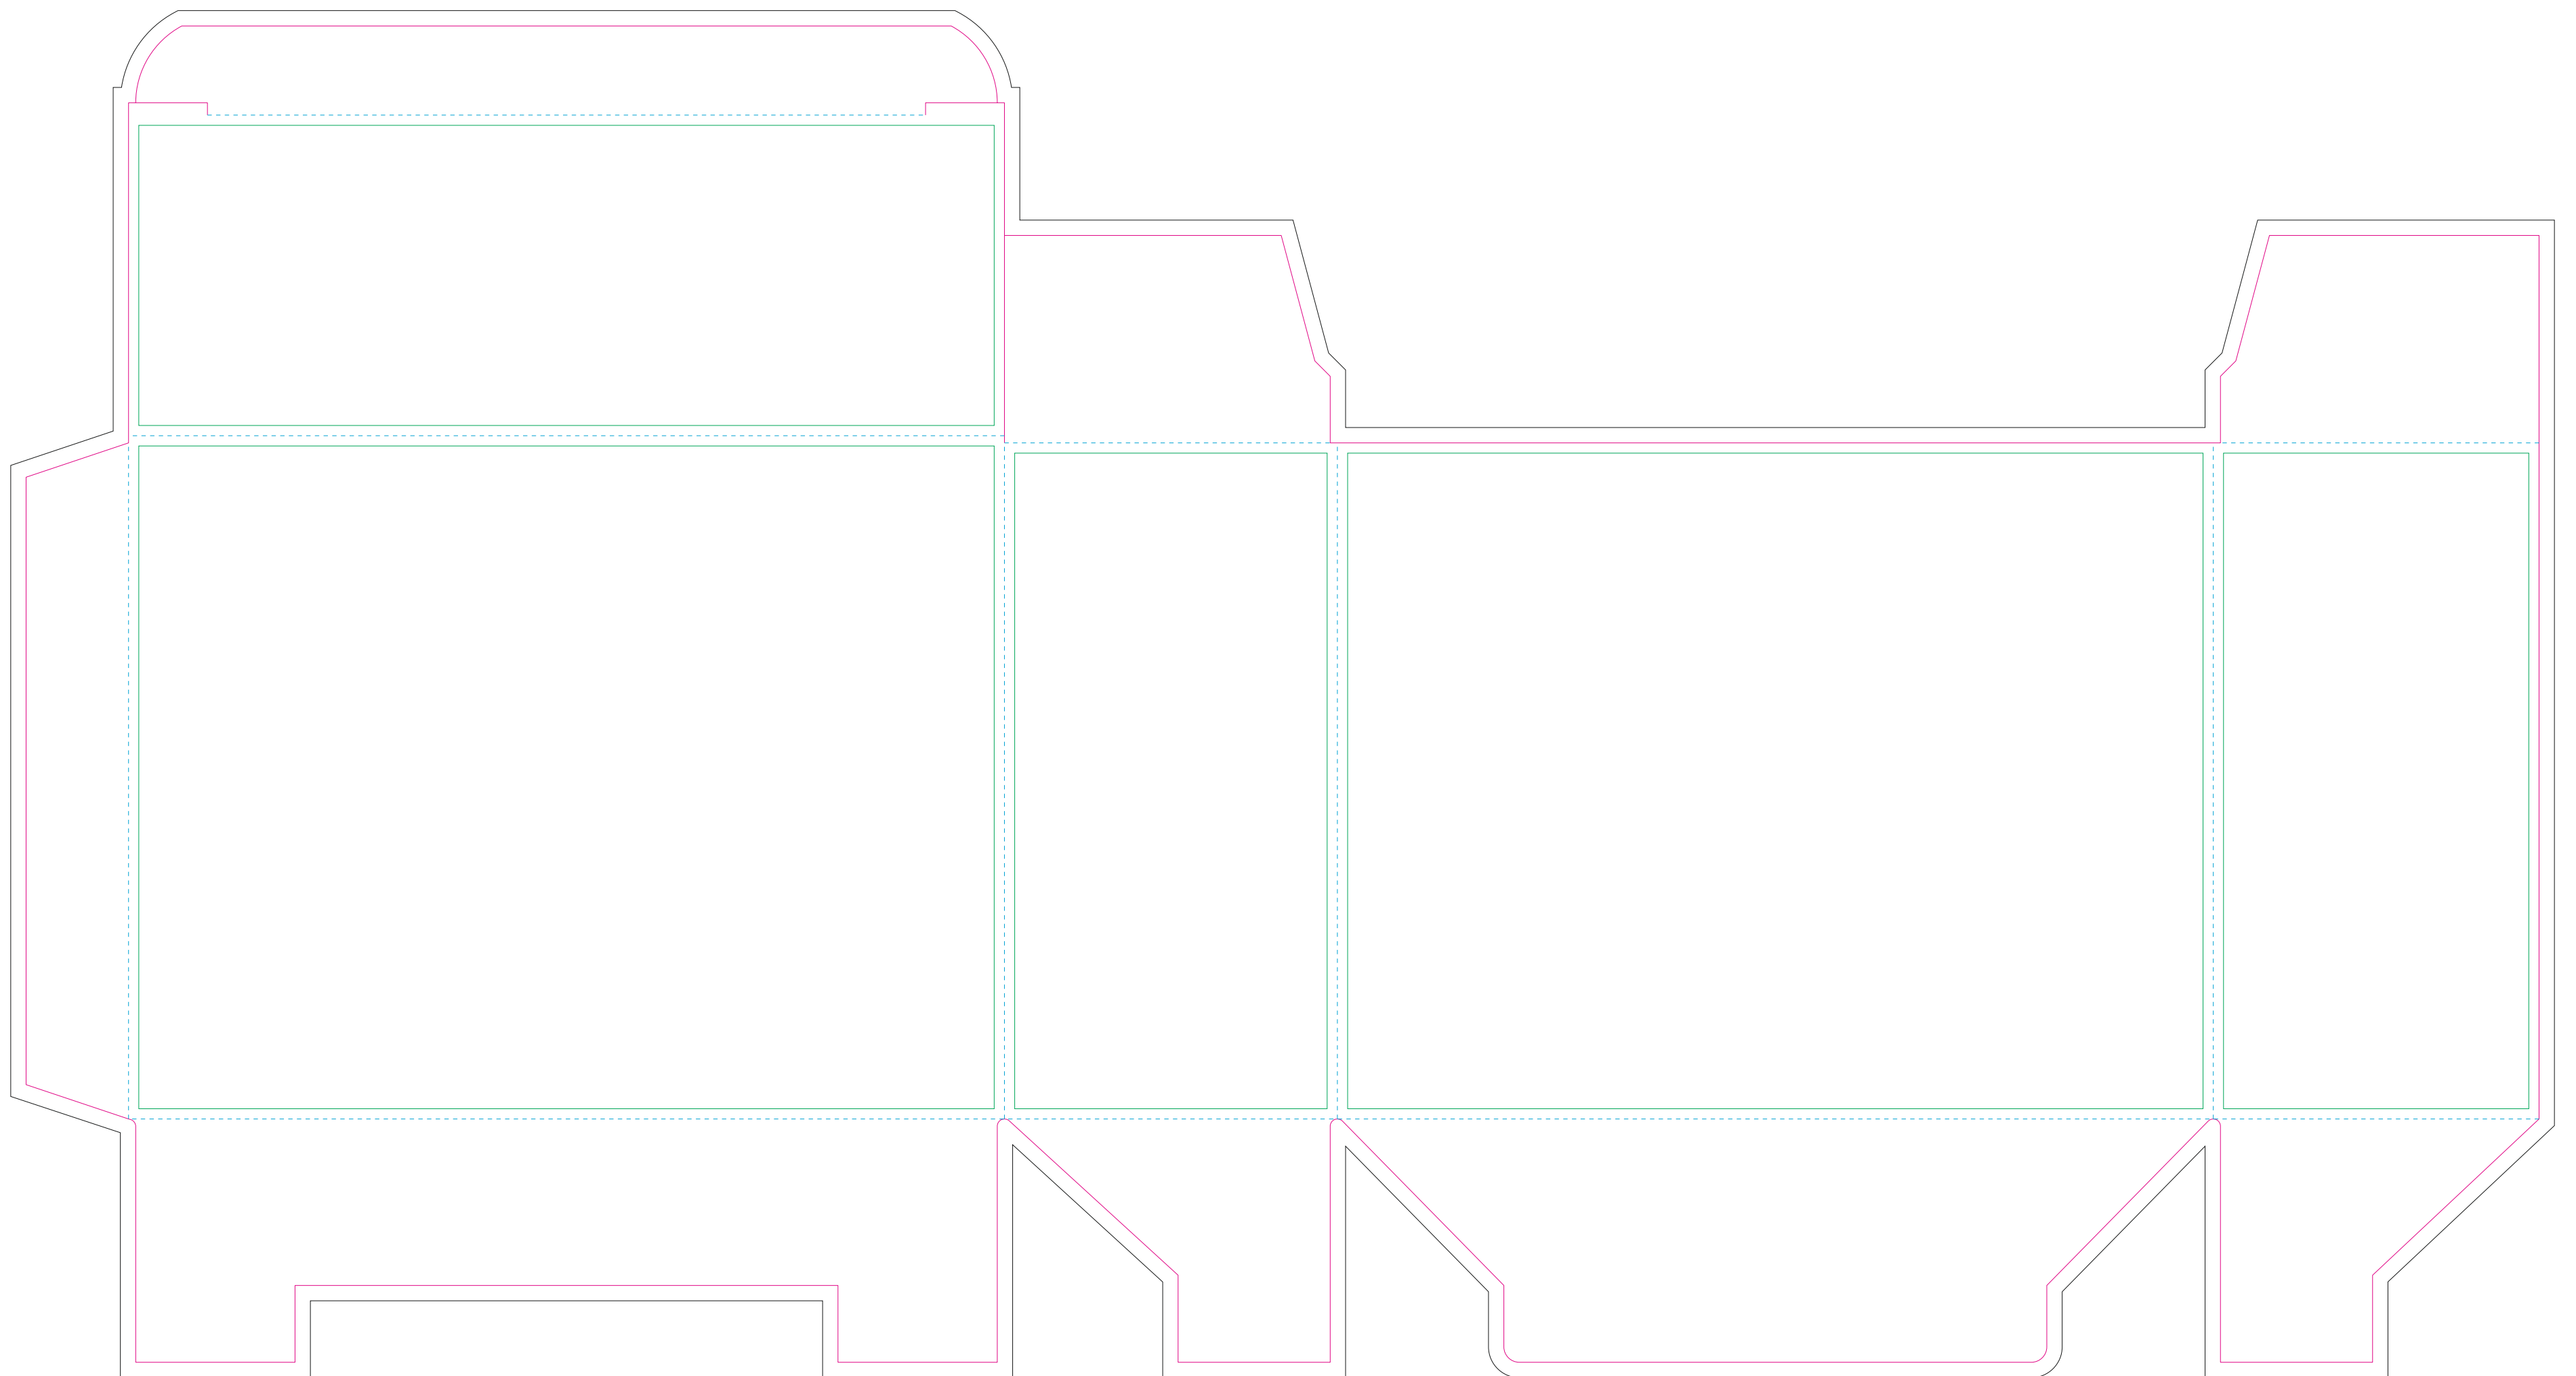

Corrugated cardboard box

- Margin
- Edge of product
- Bleed limit 5-5 mm (background must fill it)
- - - - - Fold line

resolution: min. 300DPI
colours: CMYK
formats: TIFF, PDF, EPS, AI, CDR

The green line indicates the area all non-background object - texts, logos, etc.
The pink outline the maximum size of graphic visible on the product.
The black line indicates the size of the required graphics including bleed.

Kraft corrugated cardboard box

- Margin
- Edge of product
- Bleed limit 5-5 mm (background must fill it)
- - - - - Fold line

resolution: min. 300DPI
colours: CMYK
formats: TIFF, PDF, EPS, AI, CDR

The green line indicates the area all non-background object - texts, logos, etc.
The pink outline the maximum size of graphic visible on the product.
The black line indicates the size of the required graphics including bleed.