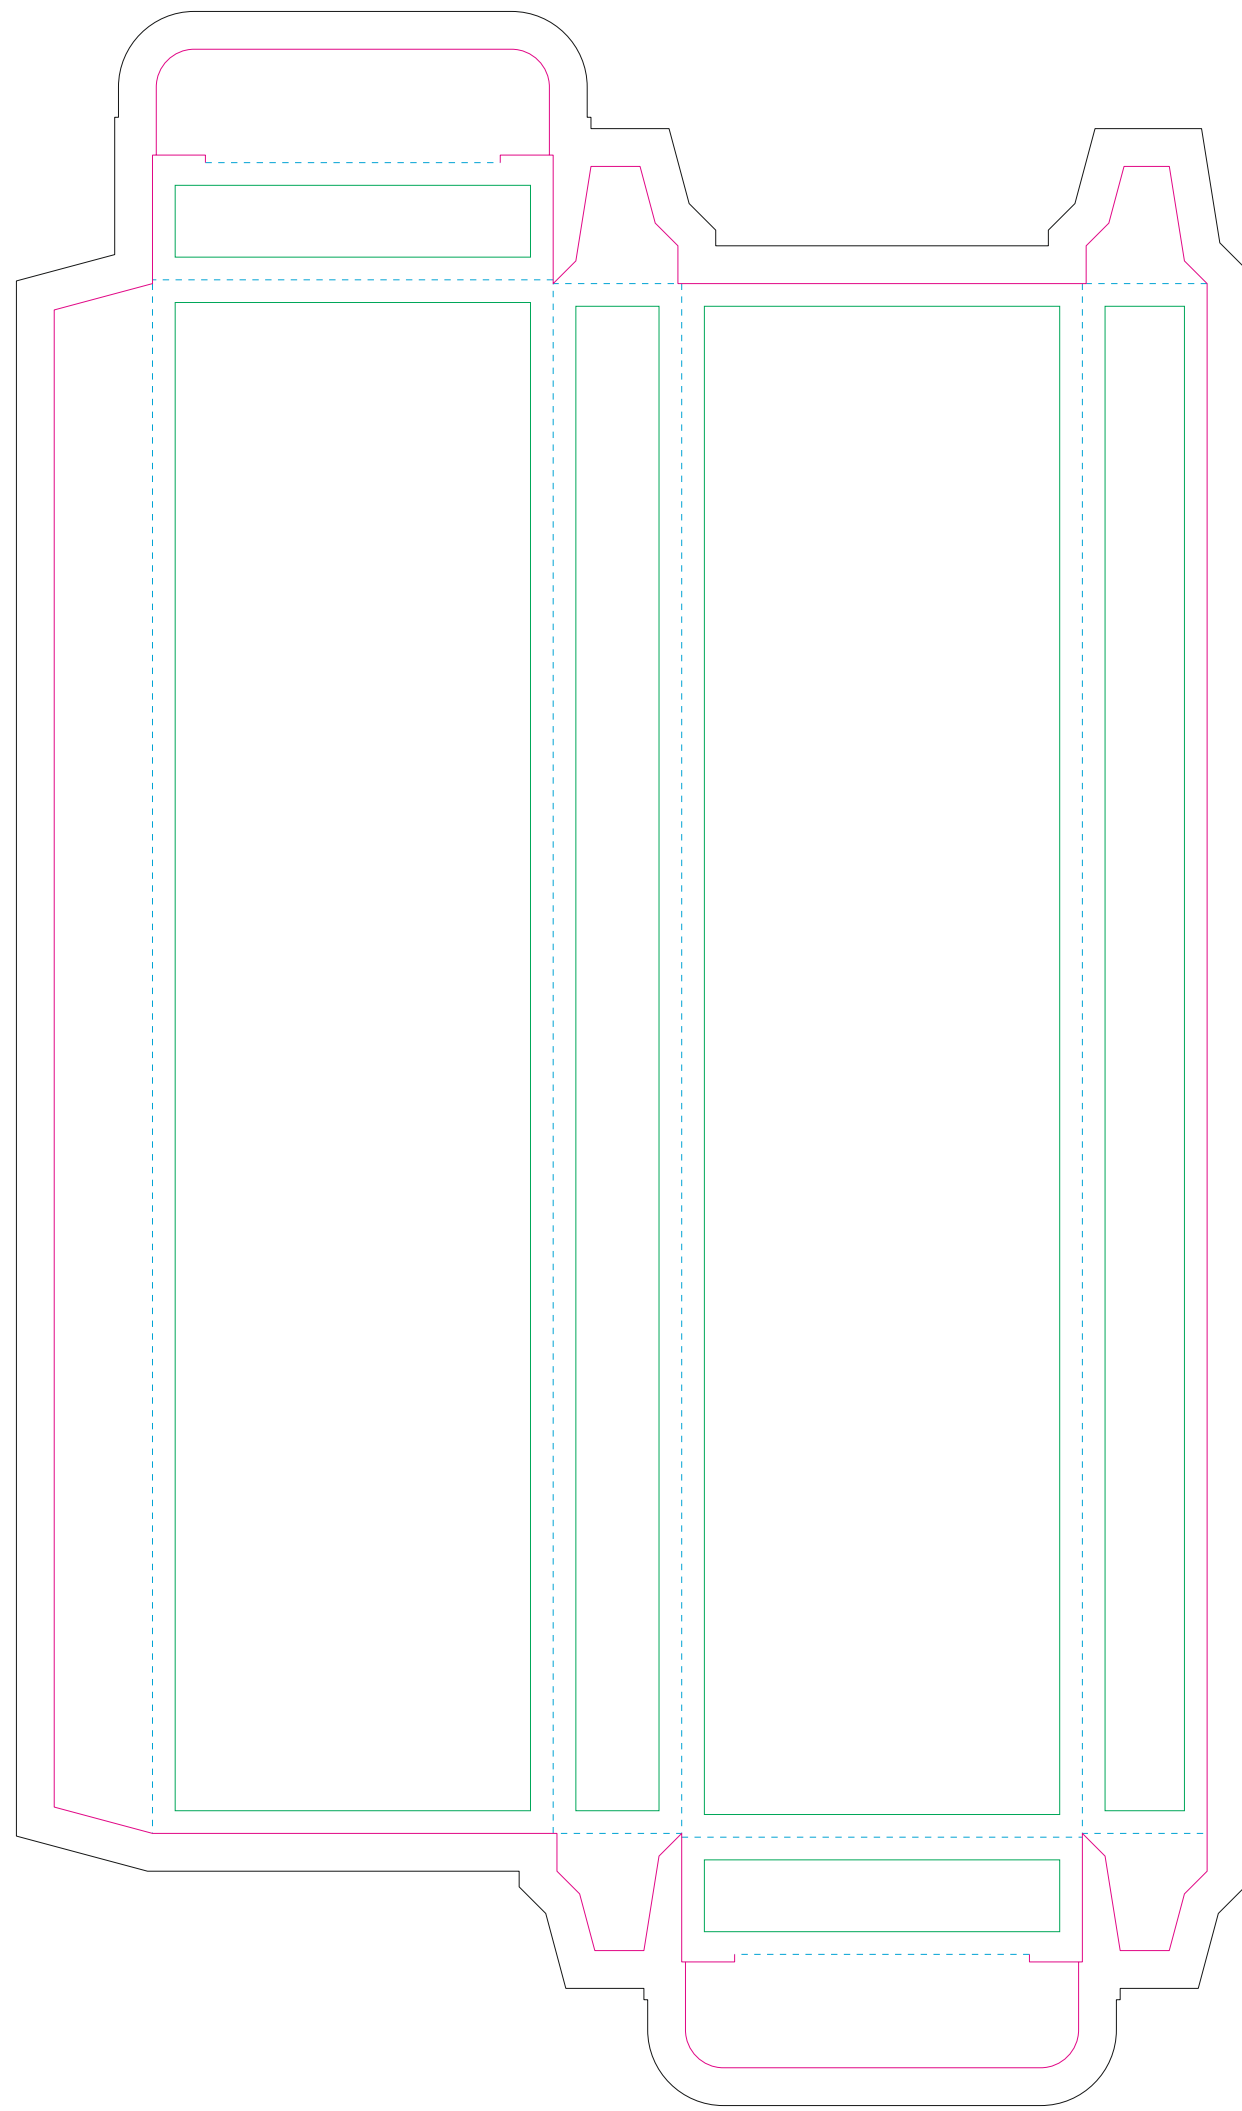

## Paperboard box

## Kraft Paperboard box

- Margin
- Edge of product
- Bleed limit 5-5 mm (background must fill it)
- - - - - Fold line

resolution: min. 300DPI  
colours: CMYK  
formats: TIFF, PDF, EPS, AI, CDR

The green line indicates the area all non-background object - texts, logos, etc.  
The pink outline the maximum size of graphic visible on the product.  
The black line indicates the size of the required graphics including bleed.