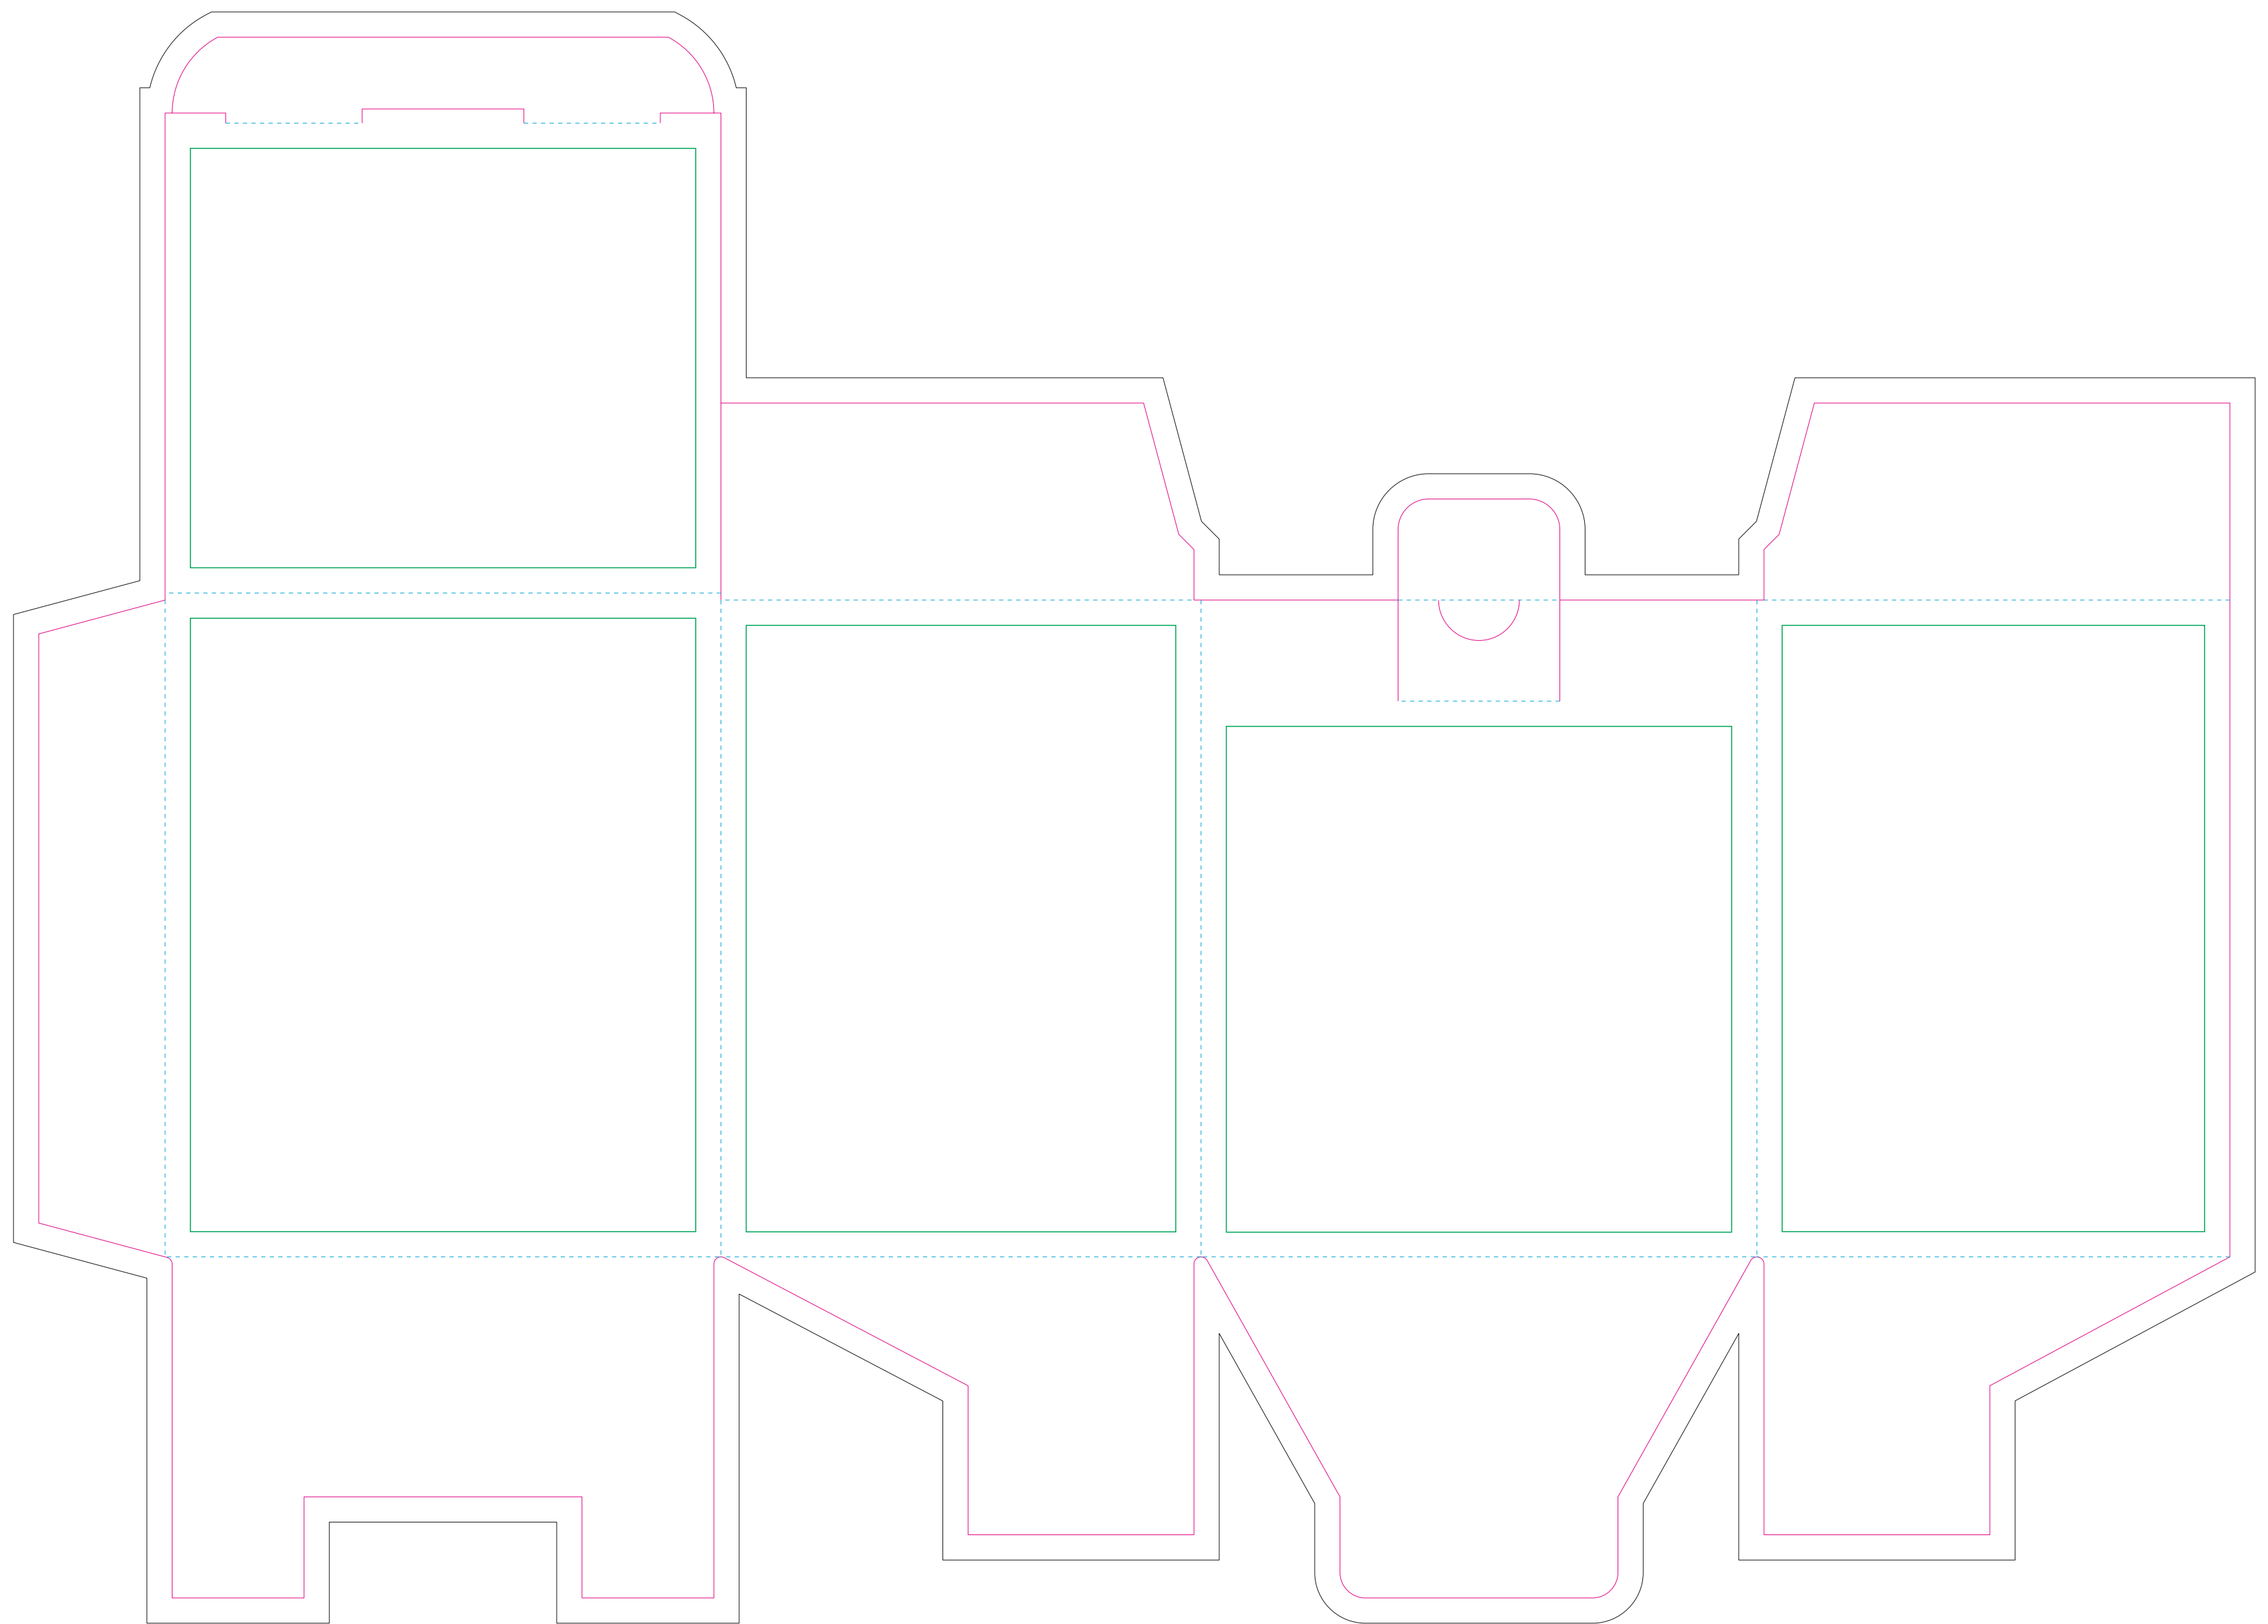

Corrugated cardboard box

- Margin
- Edge of product
- Bleed limit 5-5 mm (background must fill it)
- - - - - Fold line

resolution: min. 300 DPI
colours: CMYK
formats: TIFF, PDF, EPS, AI, CDR

The green line indicates the area all non-background object-texts, logos, etc.
The pink outline the maximum size of graphic visible on the product.
The black line indicates the size of the required graphics including bleed.
The blue line indicates the folding.

Kraft corrugated cardboard box

- Margin
- Edge of product
- Bleed limit 5-5 mm (background must fill it)
- - - - - Fold line

resolution: min. 300 DPI
colours: CMYK
formats: TIFF, PDF, EPS, AI, CDR

The green line indicates the area all non-background object-texts, logos, etc.
The pink outline the maximum size of graphic visible on the product.
The black line indicates the size of the required graphics including bleed.
The blue line indicates the folding.

Paper Sleeve

The size of the paper sleeve is for reference only as product packaging size may vary.

BACK

FRONT

- Margin
- Edge of product
- Bleed limit 3-3 mm (background must fill it)
- - - - - Fold line

Kraft paper sleeve

The size of the paper sleeve is for reference only as product packaging size may vary.

BACK

FRONT

- Margin
- Edge of product
- Bleed limit 3-3 mm (background must fill it)
- - - - - Fold line