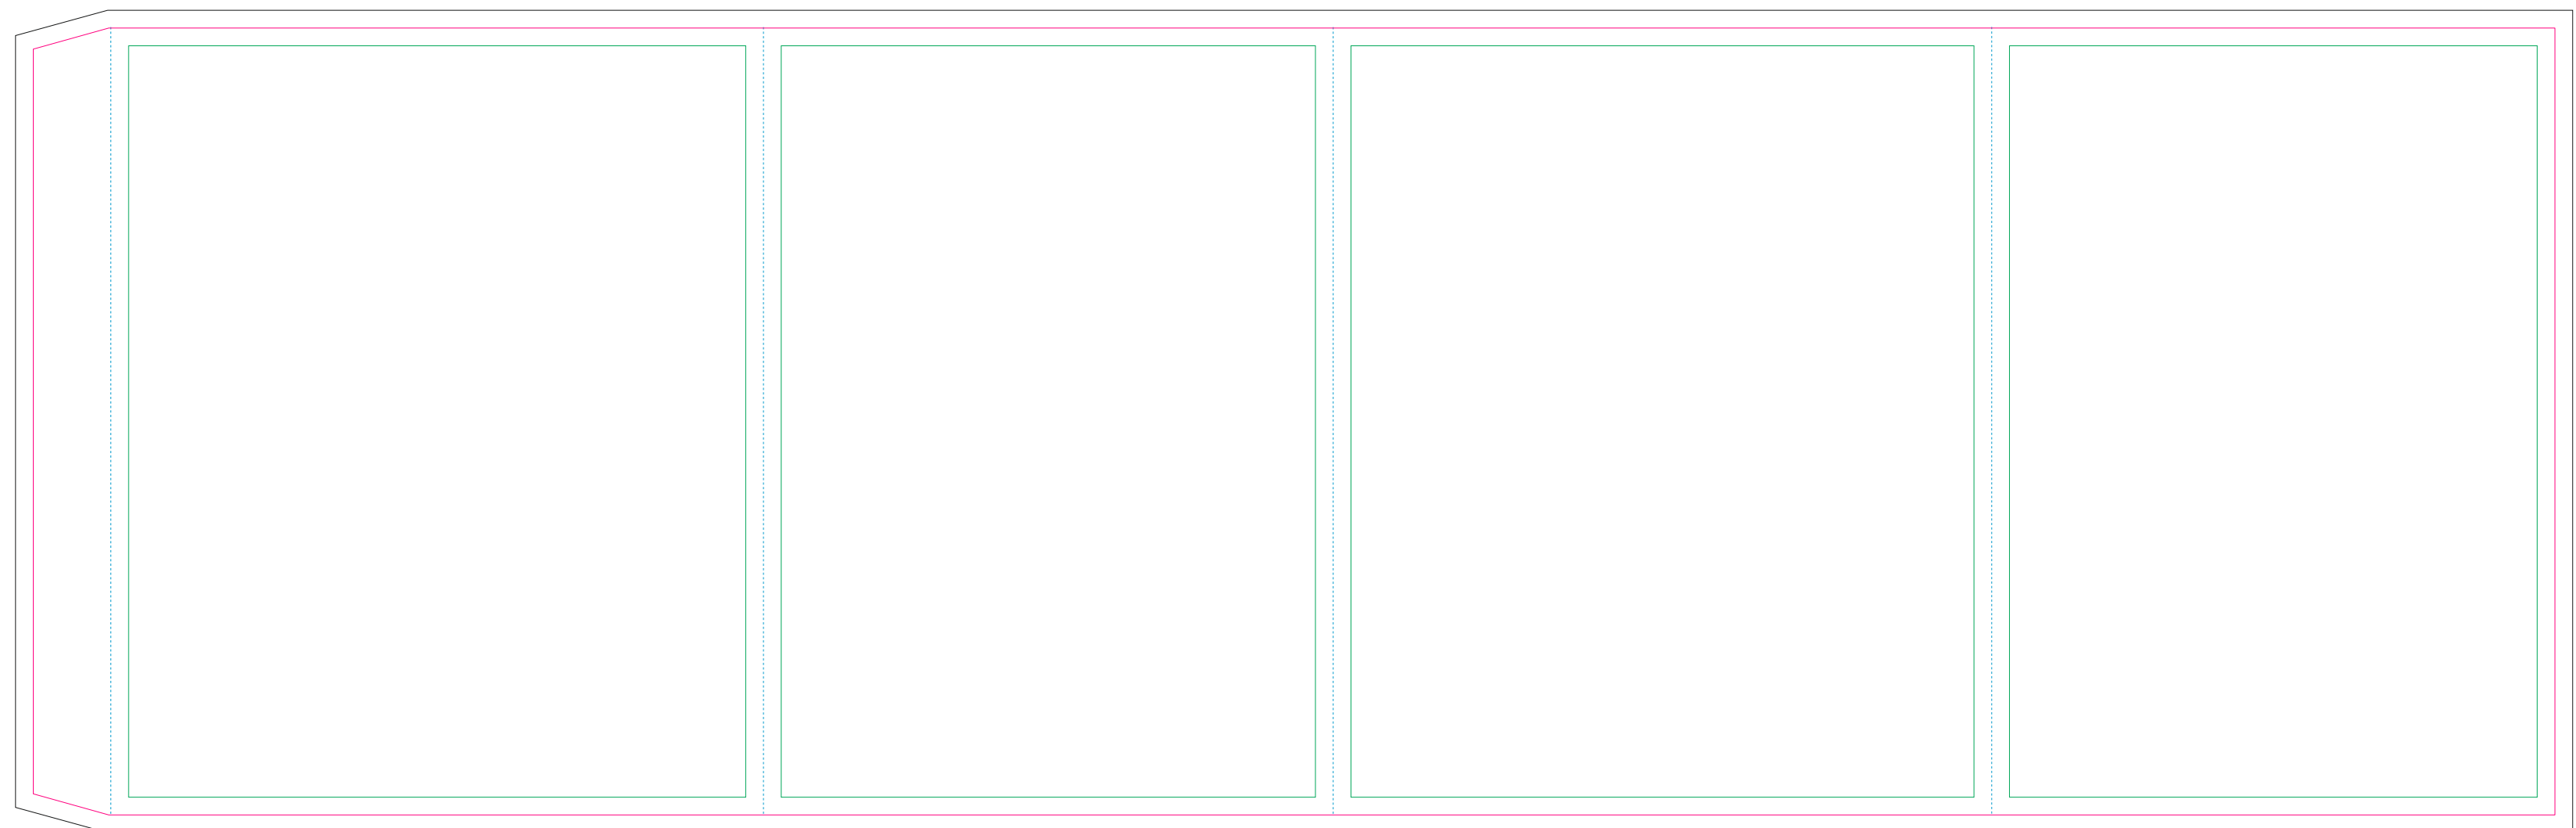

Corrugated cardboard box

- Margin
- Edge of product
- Bleed limit 5-5 mm (background must fill it)
- - - - - Fold line

resolution: min. 300 DPI
colours: CMYK
formats: TIFF, PDF, EPS, AI, CDR

The green line indicates the area all non-background object-texts, logos, etc.
The pink outline the maximum size of graphic visible on the product.
The black line indicates the size of the required graphics including bleed.
The blue line indicates the folding.

Kraft corrugated cardboard box

- Margin
- Edge of product
- Bleed limit 5-5 mm (background must fill it)
- - - - - Fold line

resolution: min. 300 DPI
colours: CMYK
formats: TIFF, PDF, EPS, AI, CDR

The green line indicates the area all non-background object-texts, logos, etc.
The pink outline the maximum size of graphic visible on the product.
The black line indicates the size of the required graphics including bleed.
The blue line indicates the folding.

Paper Sleeve

The size of the paper sleeve is for reference only as product packaging size may vary.

BACK

FRONT

- Margin
- Edge of product
- Bleed limit 3-3 mm (background must fill it)
- - - - - Fold line

resolution: min. 300 DPI
colours: CMYK
formats: TIFF, PDF, EPS, AI, CDR

The green line indicates the area all non-background object-texts, logos, etc.
The pink outline the maximum size of graphic visible on the product.
The black line indicates the size of the required graphics including bleed.
The blue line indicates the folding.