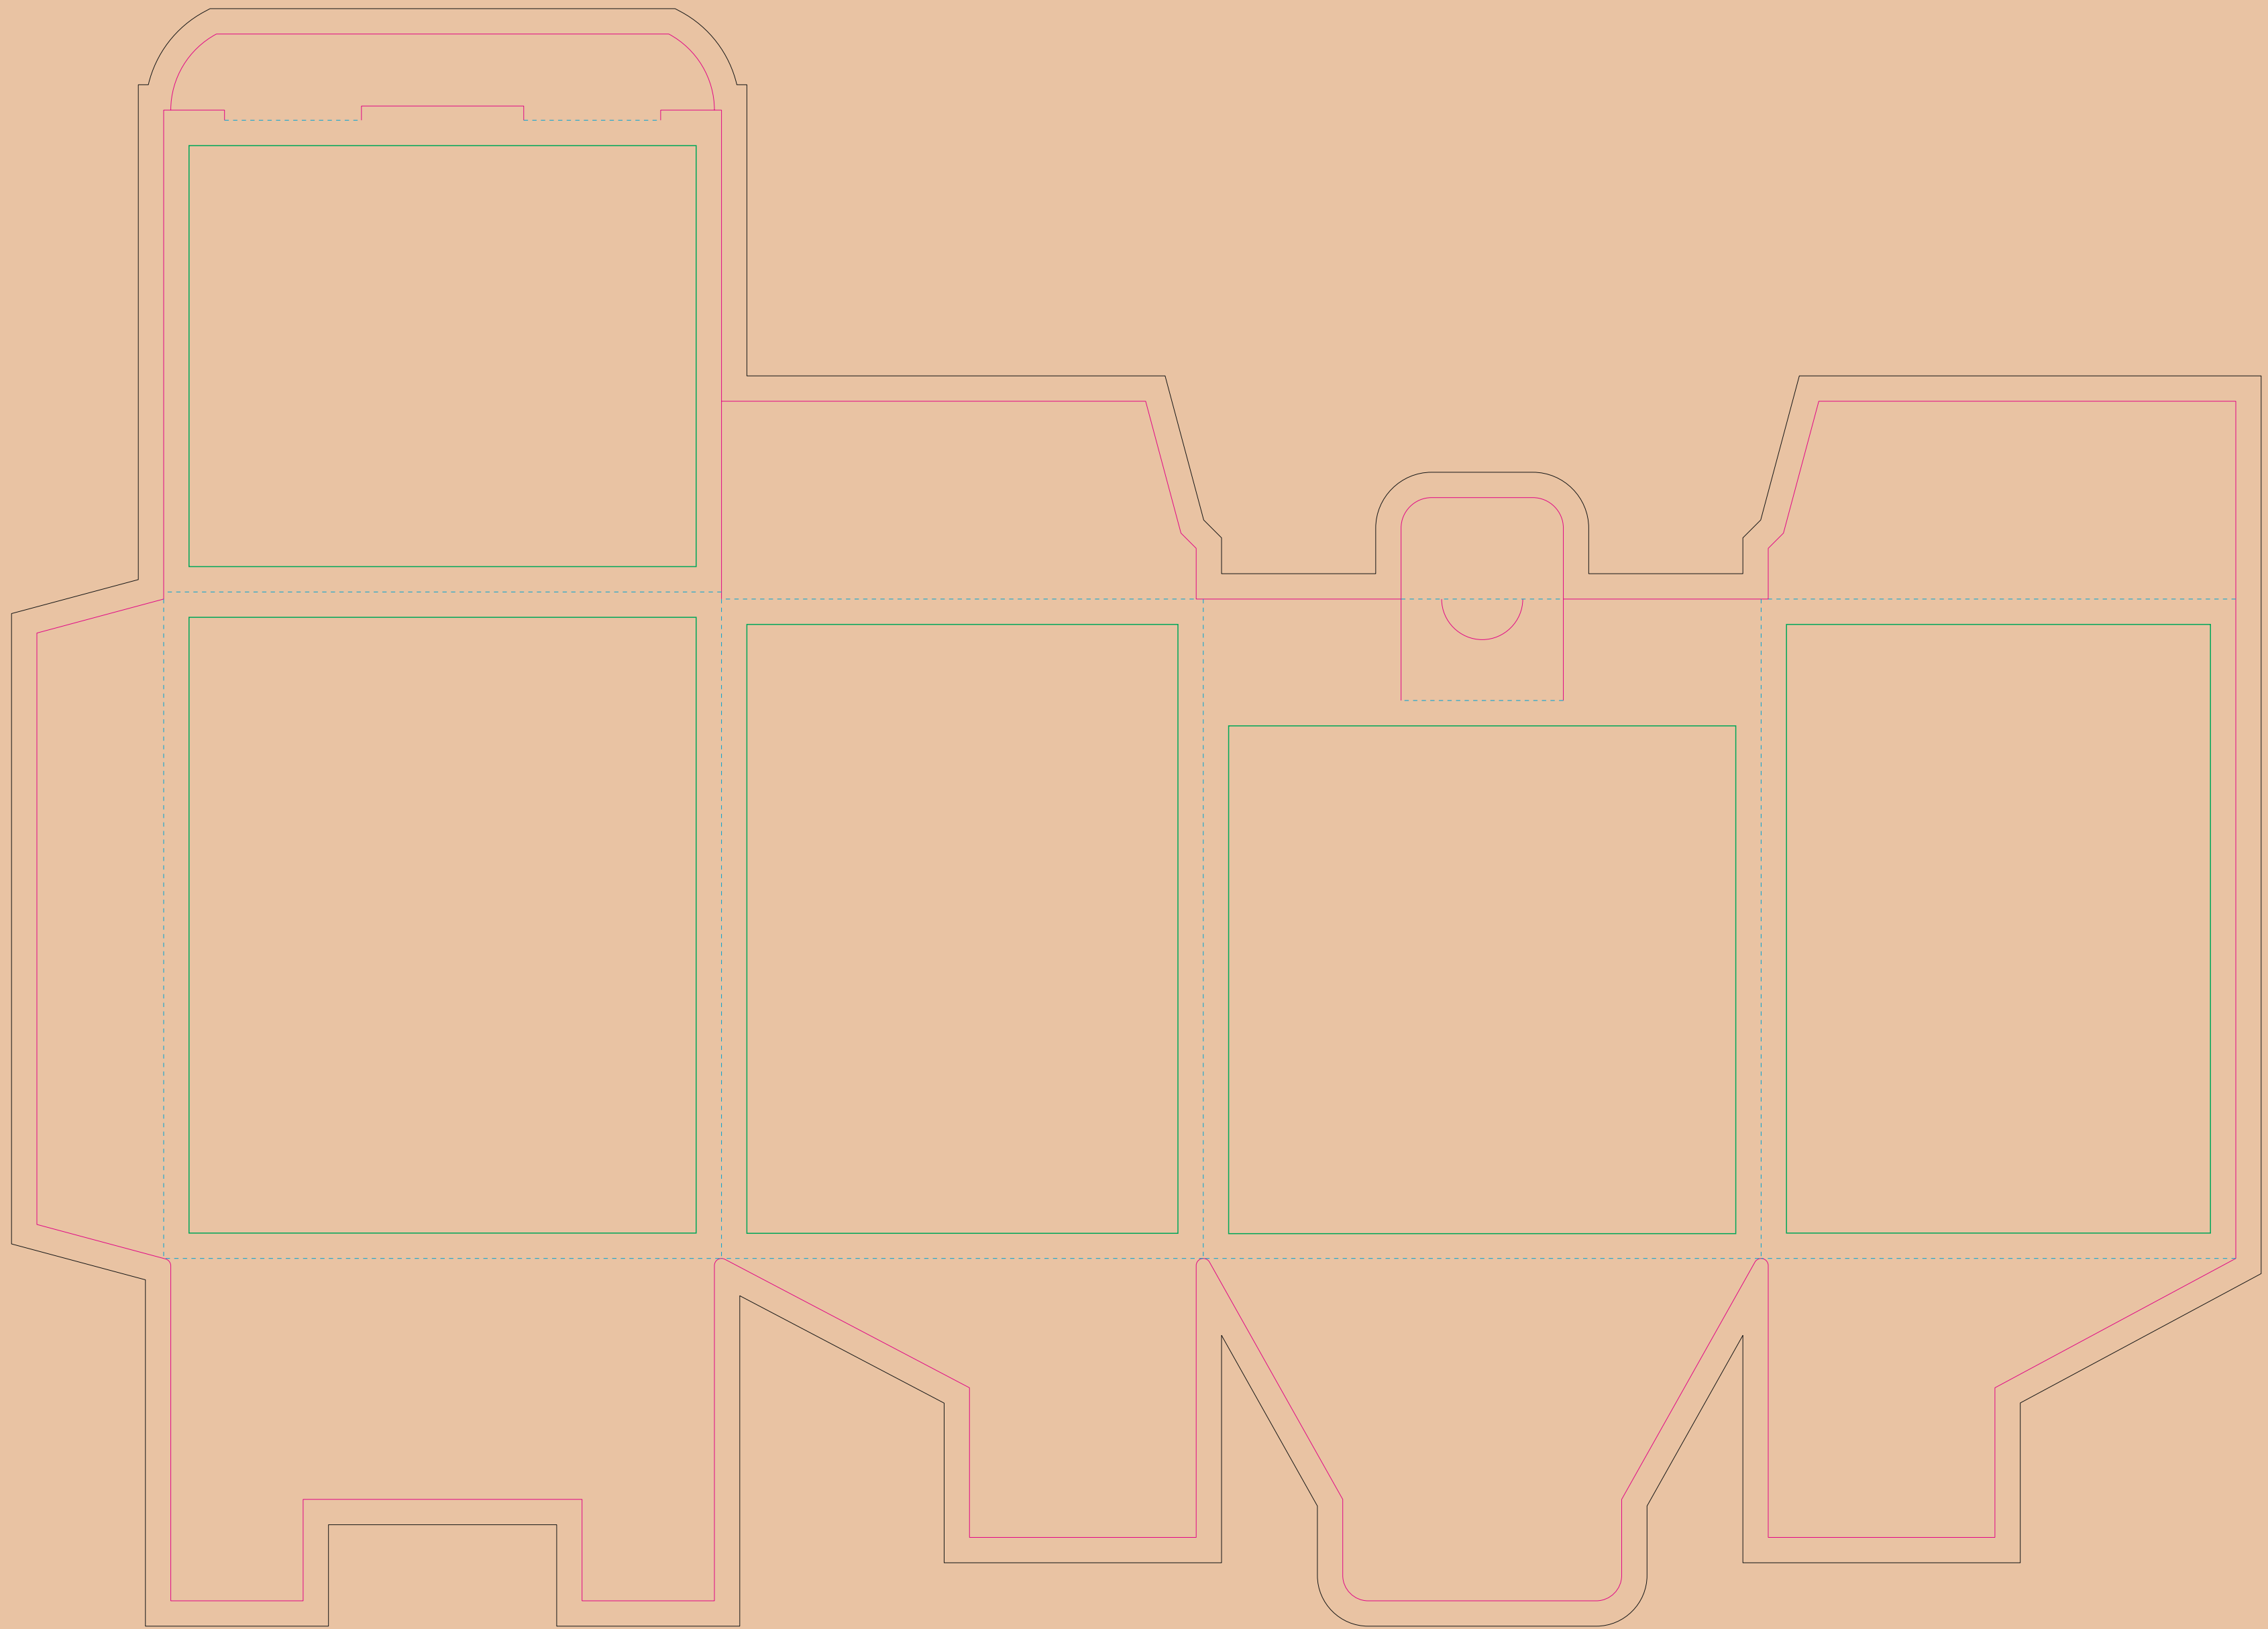

Corrugated cardboard box

- Margin
- Edge of product
- Bleed limit 5-5 mm (background must fill it)
- - - - - Fold line

resolution: min. 300 DPI
colours: CMYK
formats: TIFF, PDF, EPS, AI, CDR

The green line indicates the area all non-background object-texts, logos, etc.
The pink outline the maximum size of graphic visible on the product.
The black line indicates the size of the required graphics including bleed.
The blue line indicates the folding.

Kraft corrugated cardboard box

- Margin
- Edge of product
- Bleed limit 5-5 mm (background must fill it)
- - - - - Fold line

resolution: min. 300 DPI
colours: CMYK
formats: TIFF, PDF, EPS, AI, CDR

The green line indicates the area all non-background object-texts, logos, etc.
The pink outline the maximum size of graphic visible on the product.
The black line indicates the size of the required graphics including bleed.
The blue line indicates the folding.

Paper Sleeve

The size of the paper sleeve is for reference only as product packaging size may vary.

BACK

FRONT

- Margin
- Edge of product
- Bleed limit 3-3 mm (background must fill it)
- - - - - Fold line

Kraft paper sleeve

The size of the paper sleeve is for reference only as product packaging size may vary.

BACK

FRONT

- Margin
- Edge of product
- Bleed limit 3-3 mm (background must fill it)
- - - - - Fold line